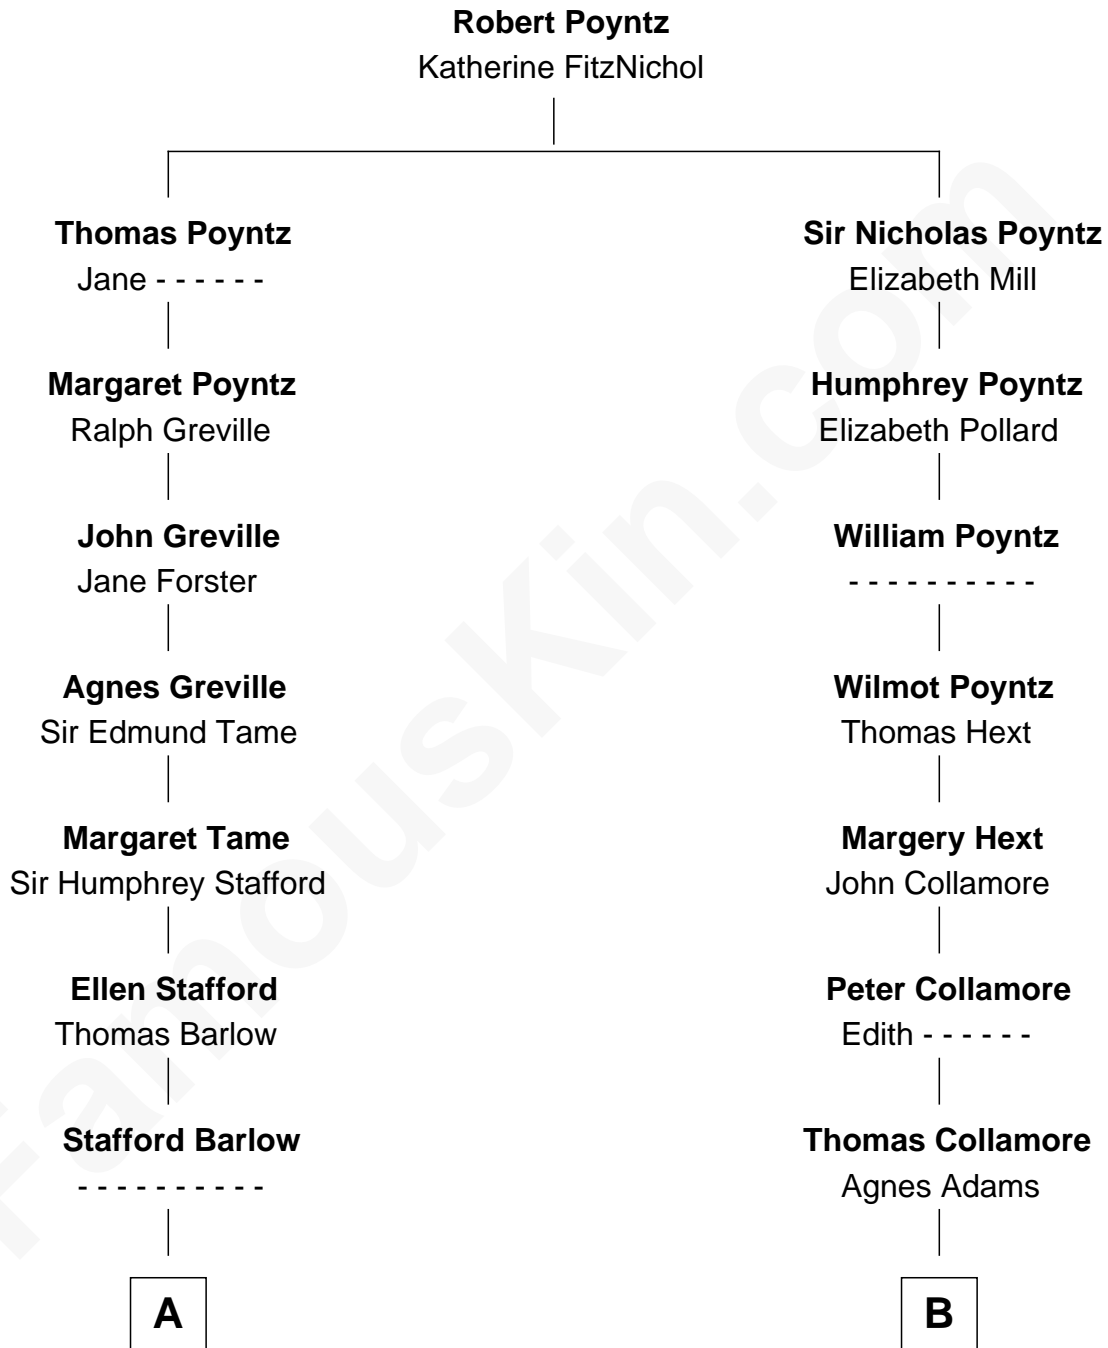

FamousKin.com

Relationship Chart of

Alice (Lee) Roosevelt

First Wife of President Theodore Roosevelt

16th cousin 2 times removed of

Warren Buffett

Chairman & CEO, Berkshire Hathaway

C