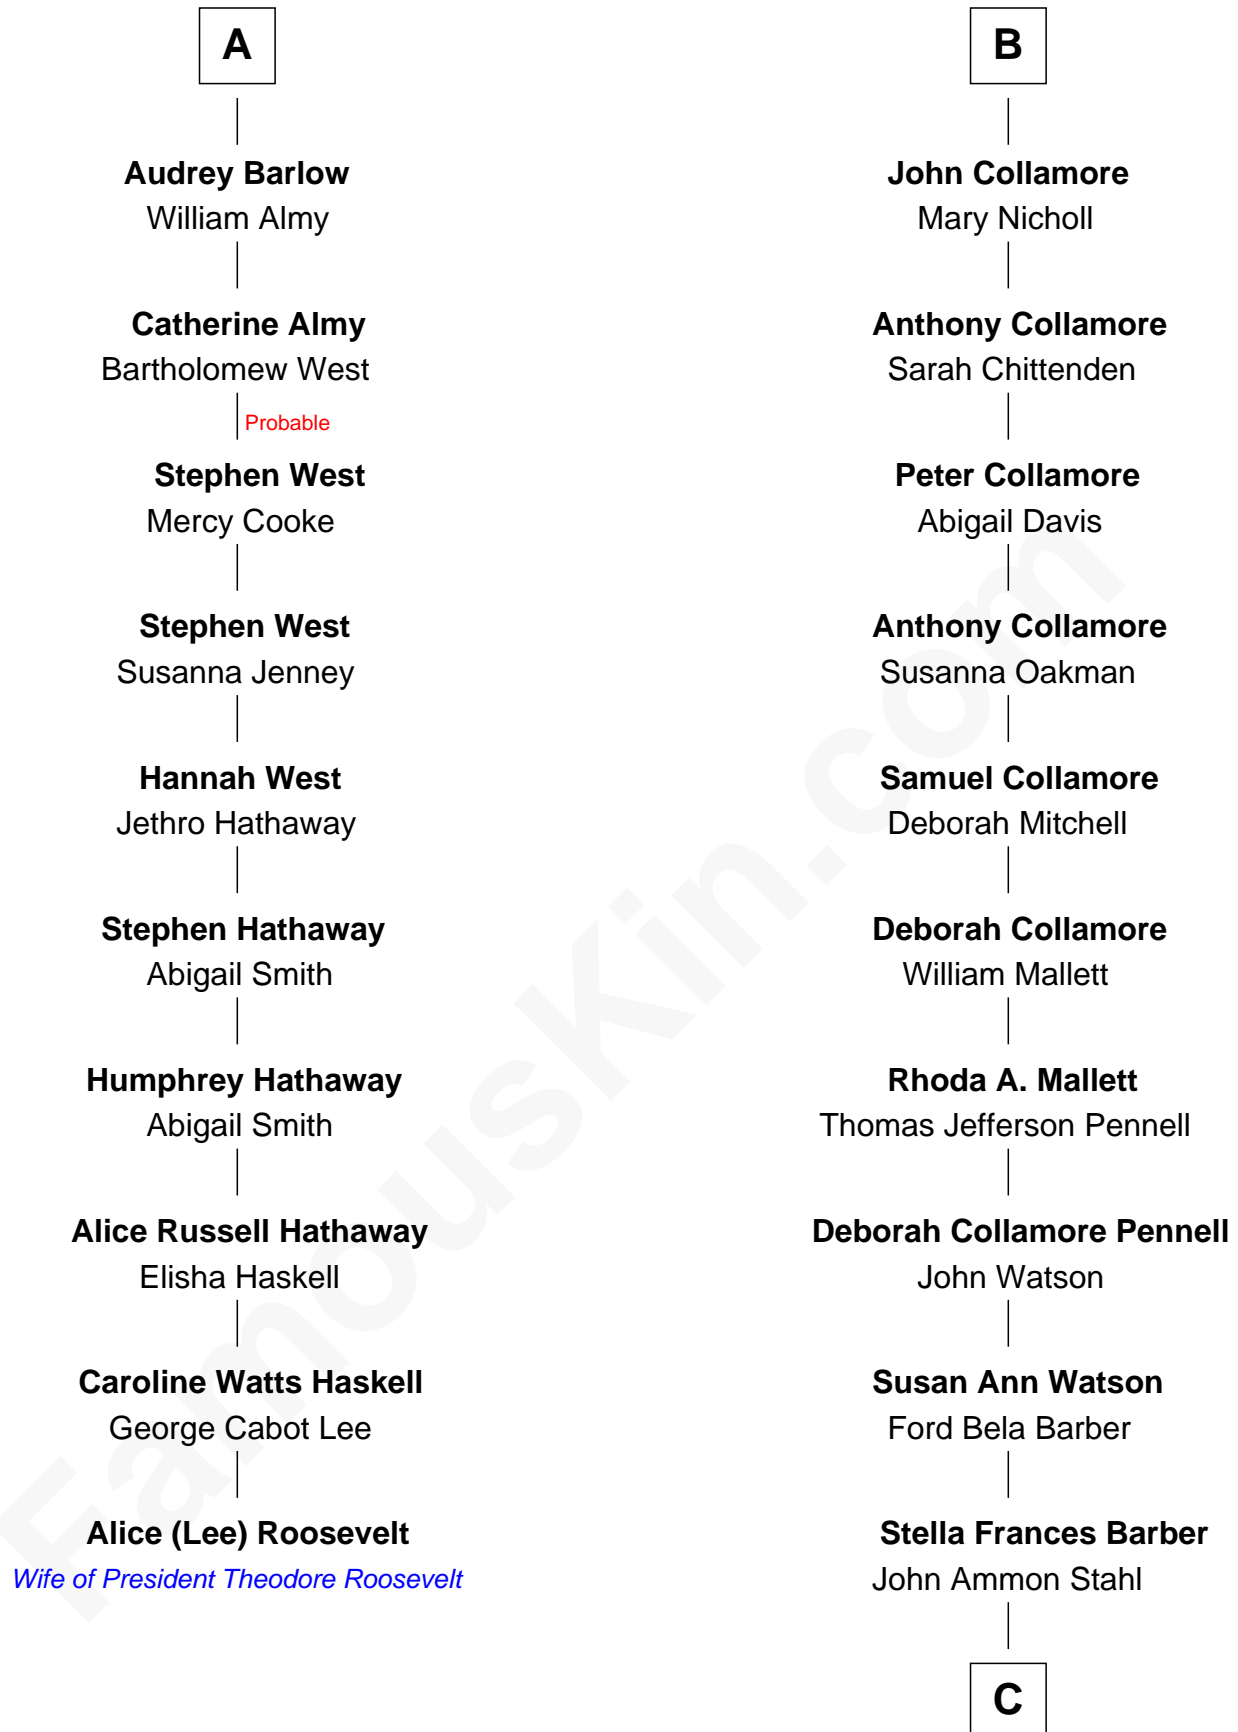

FamousKin.com

Relationship Chart of

Alice (Lee) Roosevelt

First Wife of President Theodore Roosevelt

16th cousin 2 times removed of

Warren Buffett

Chairman & CEO, Berkshire Hathaway

C