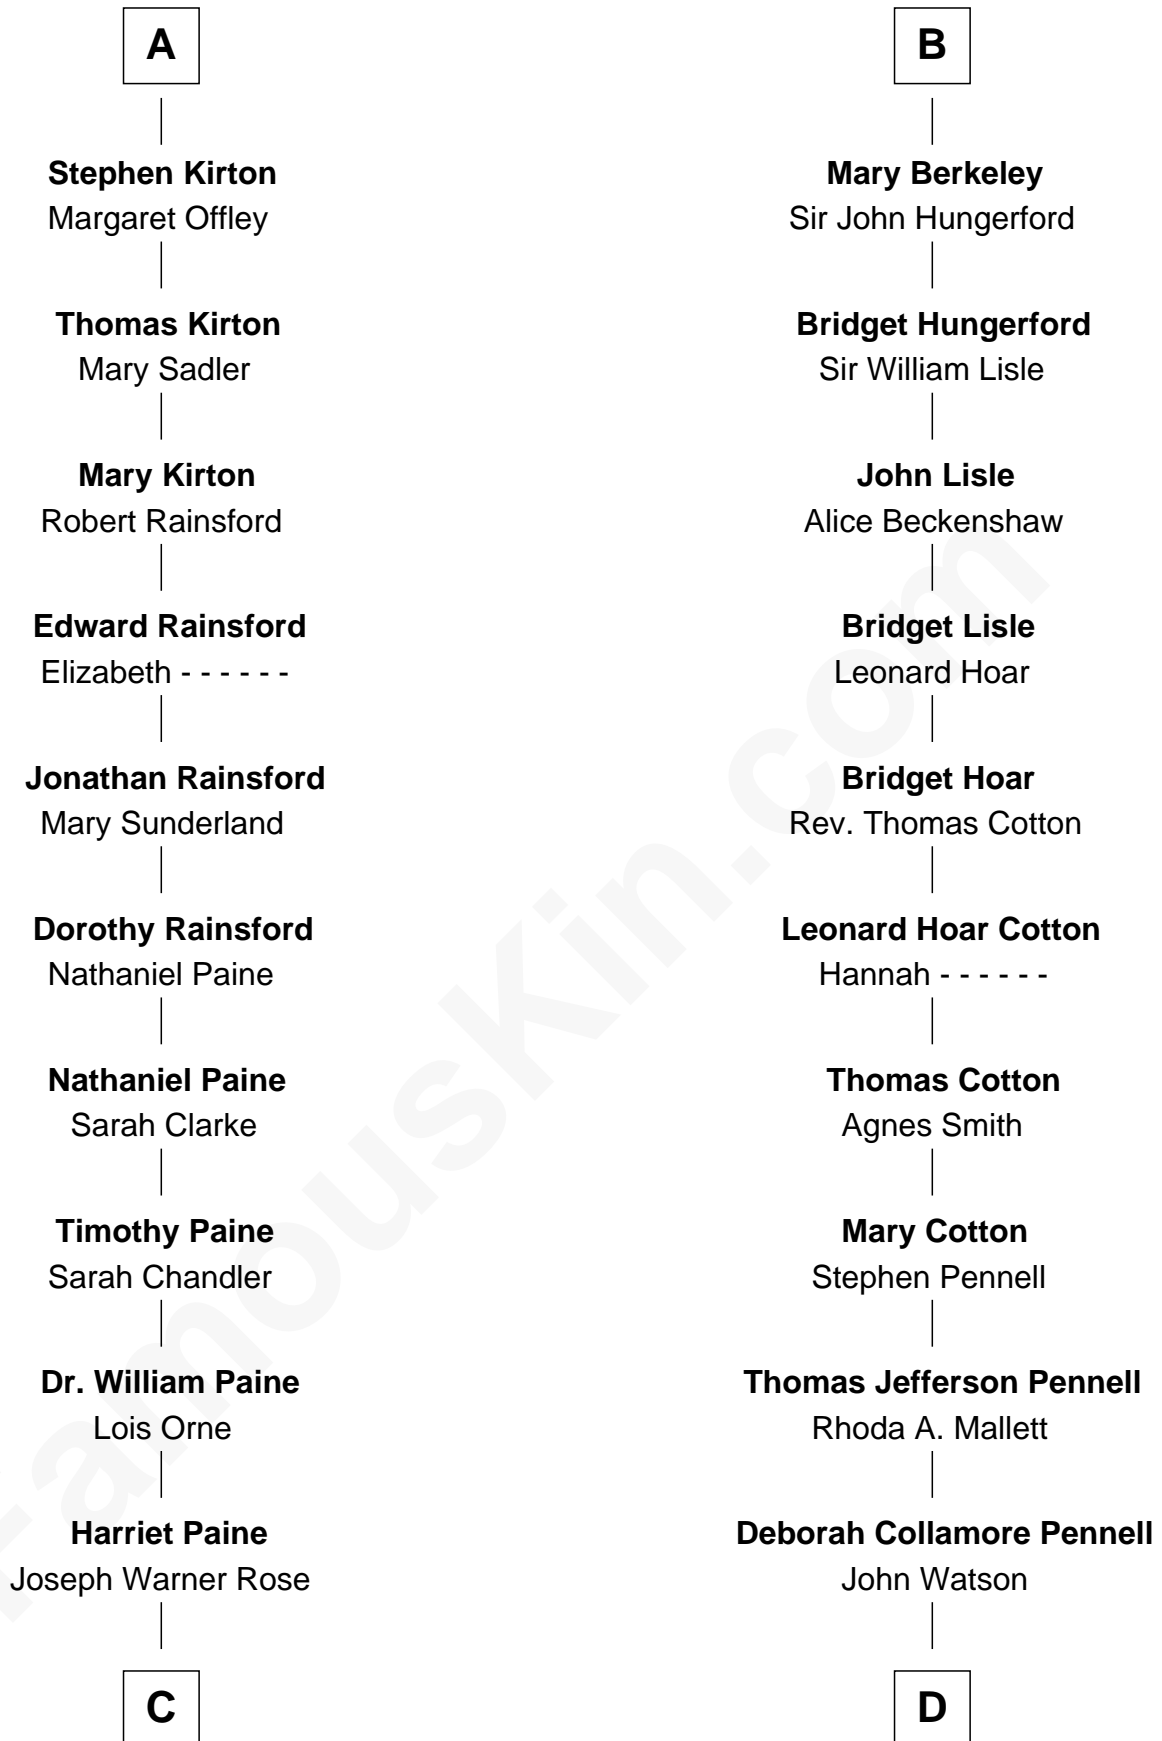

## Relationship Chart of

### Alice (Lee) Roosevelt

*First Wife of President Theodore Roosevelt*

19th cousin 1 time removed of

### Warren Buffett

*Chairman & CEO, Berkshire Hathaway*

**C**

**Harriet Paine Rose**

John Clarke Lee

**George Cabot Lee**

Caroline Watts Haskell

**Alice (Lee) Roosevelt**