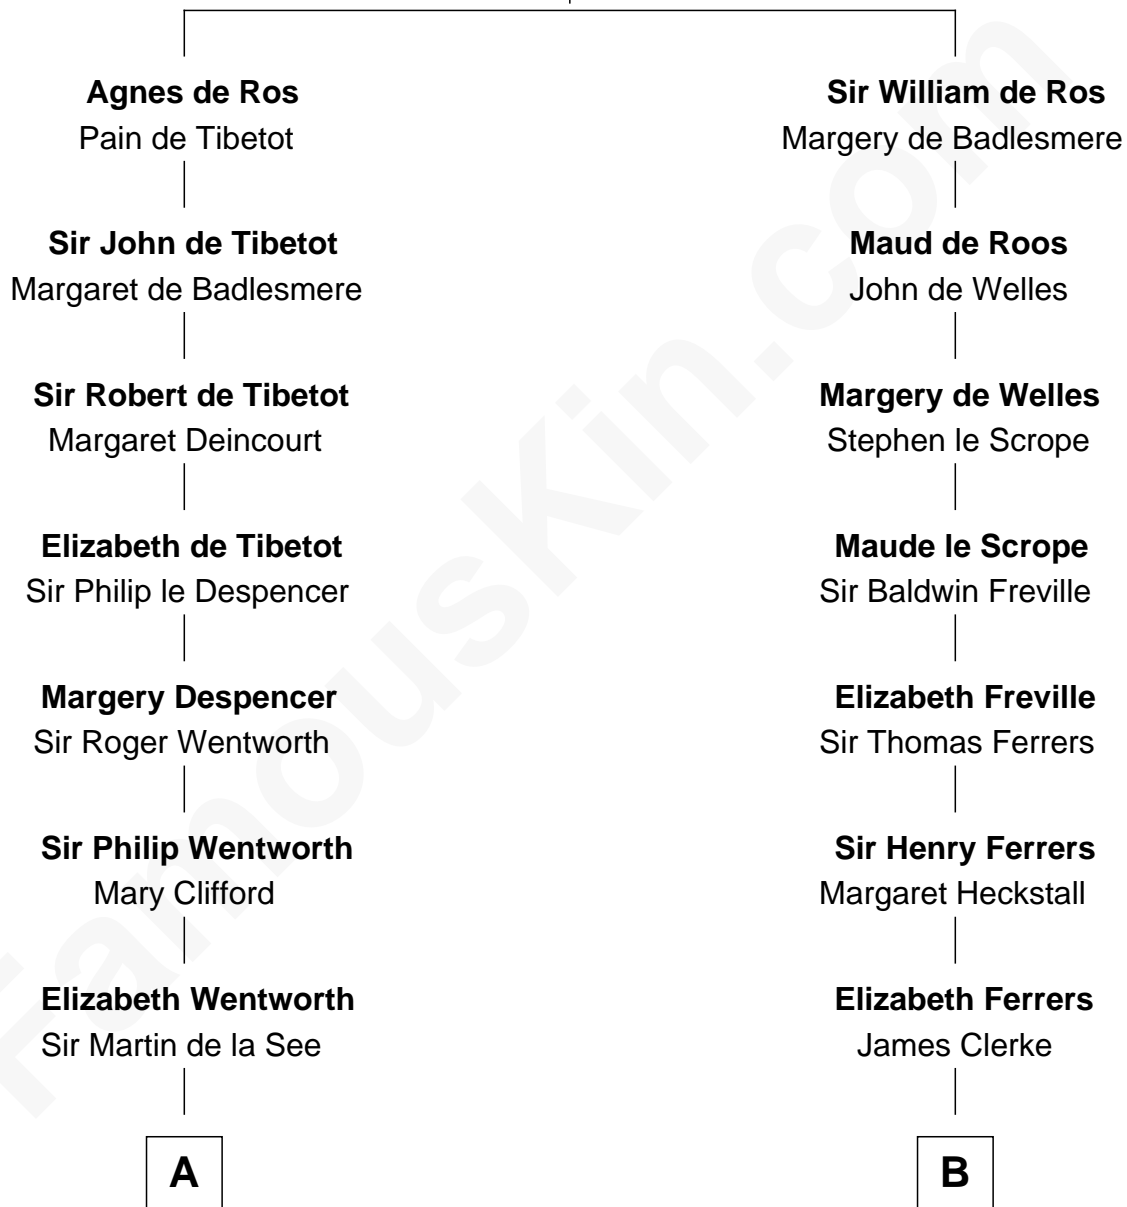

FamousKin.com

Relationship Chart of

Alice (Lee) Roosevelt

First Wife of President Theodore Roosevelt

17th cousin 4 times removed of

Susan B. Anthony

Women's Rights Advocate

William de Ros
Maude de Vaux

Caroline Watts Haskell

—
Alice (Lee) Roosevelt

Wife of President Theodore Roosevelt