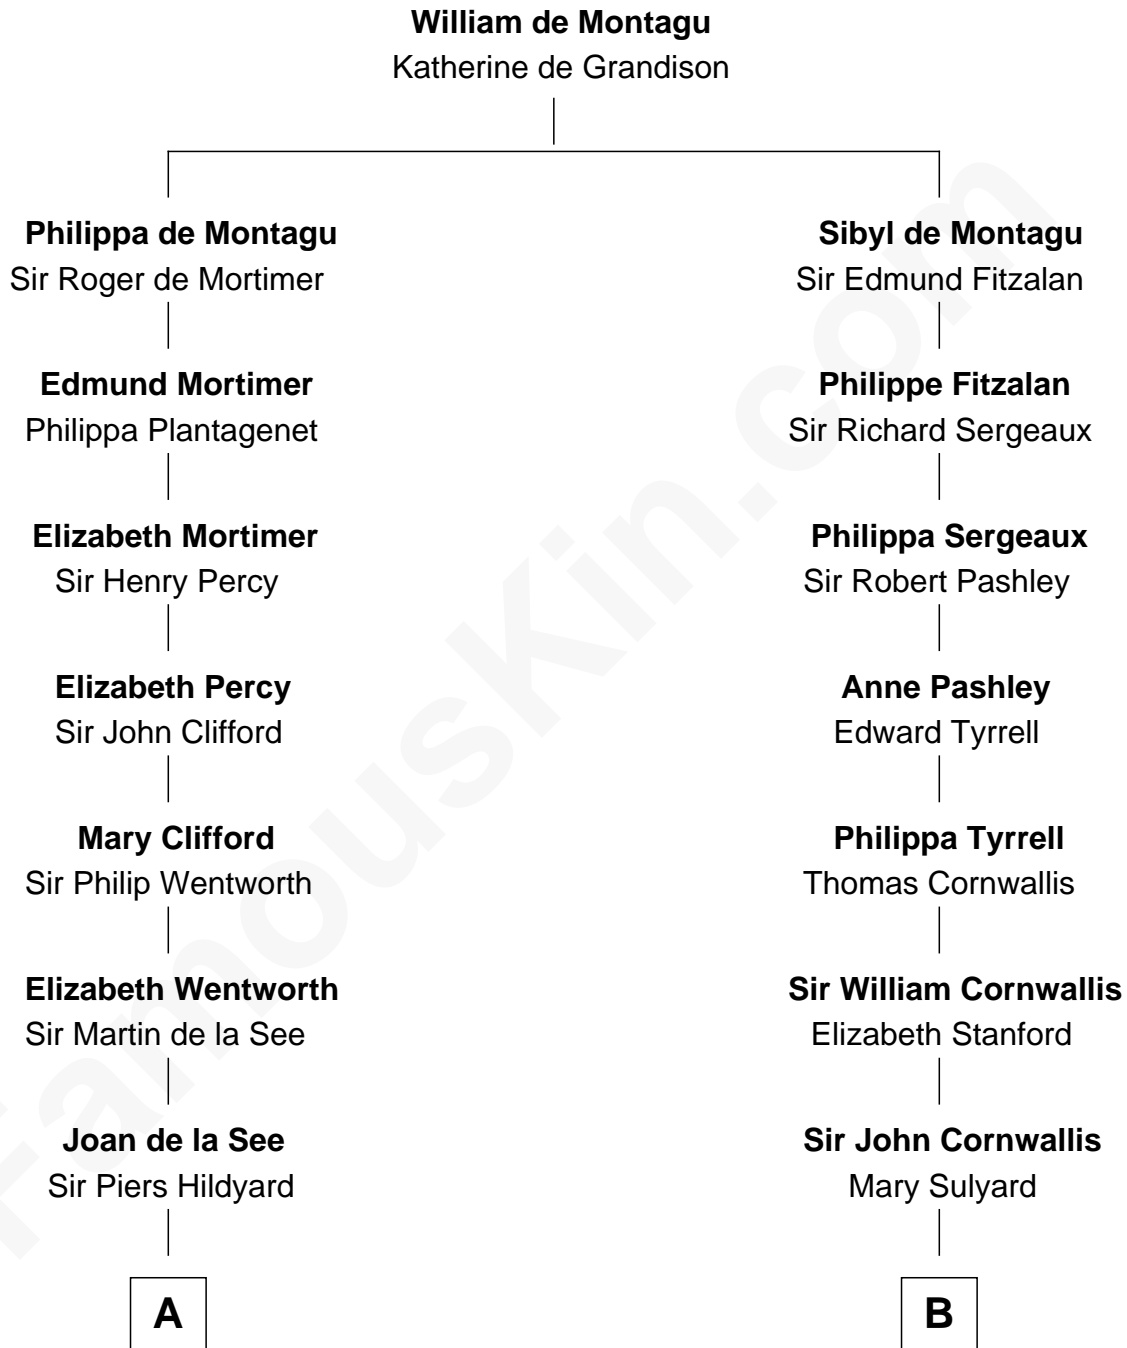

FamousKin.com

Relationship Chart of

Alice (Lee) Roosevelt

First Wife of President Theodore Roosevelt

17th cousin 3 times removed of

Susan B. Anthony

Women's Rights Advocate

C

—
Mary Ann Cabot
Nathaniel Cabot Lee

—
John Clarke Lee
Harriet Paine Rose

—
George Cabot Lee
Caroline Watts Haskell

—
Alice (Lee) Roosevelt
Wife of President Theodore Roosevelt

FamousKin.com