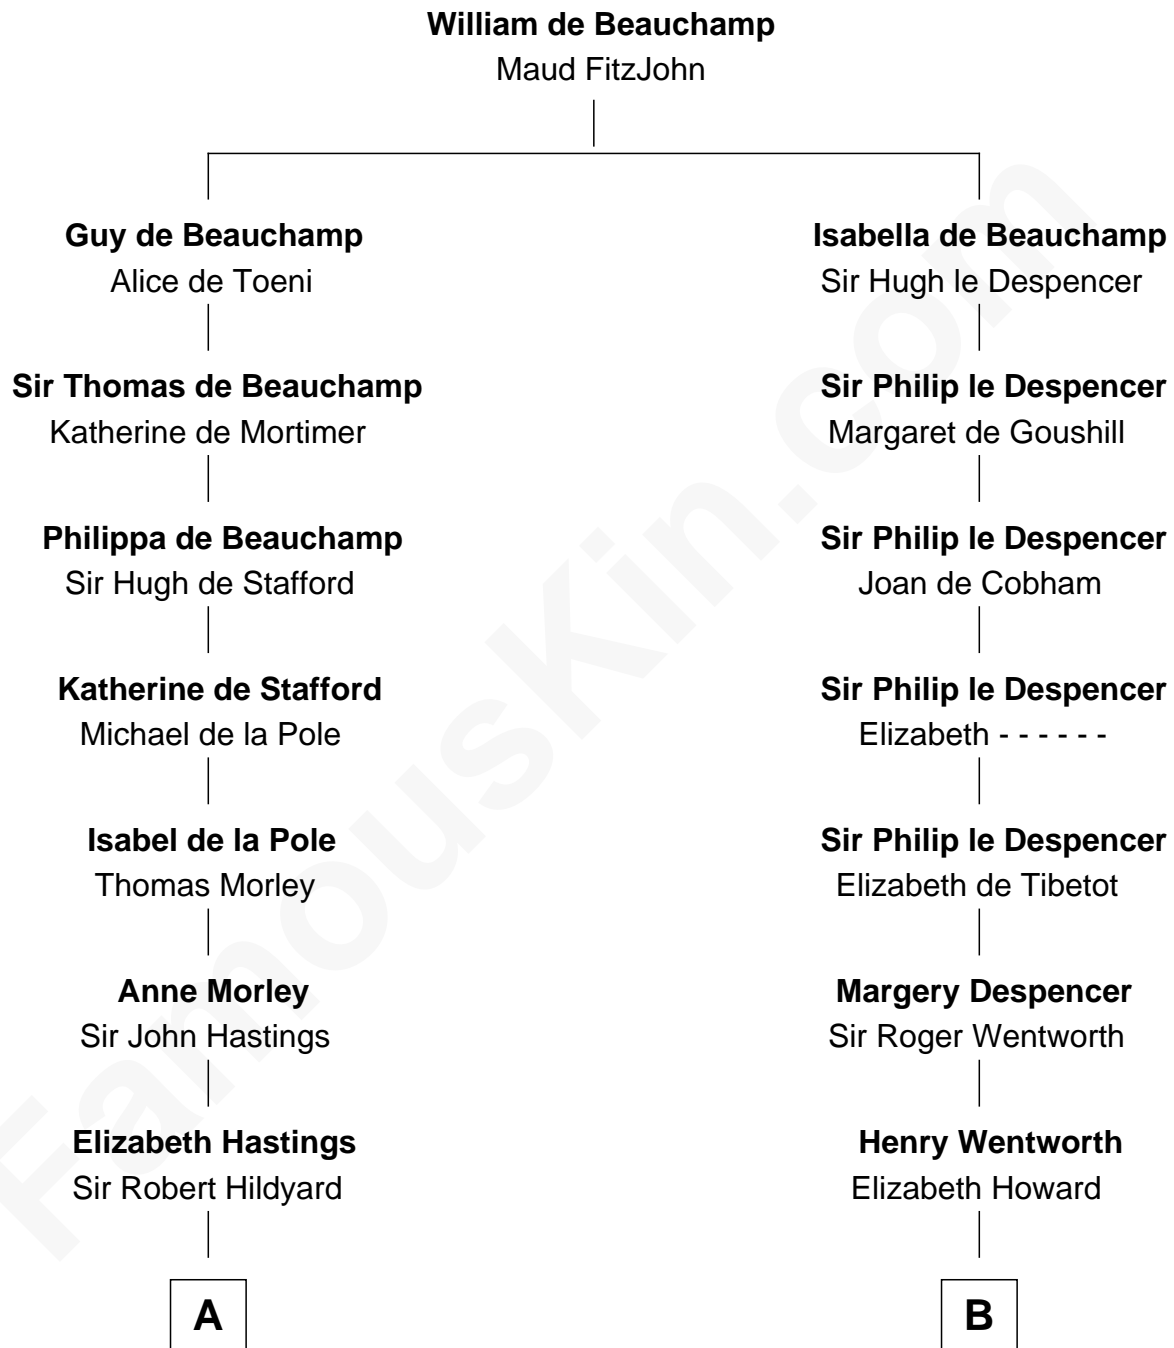

FamousKin.com

Relationship Chart of

Alice (Lee) Roosevelt

First Wife of President Theodore Roosevelt

21st cousin of

Walt Disney

Co-Founder of The Walt Disney Company

C

Nancy Clarke
Francis Cabot

Mary Ann Cabot
Nathaniel Cabot Lee

John Clarke Lee
Harriet Paine Rose

George Cabot Lee
Caroline Watts Haskell

Alice (Lee) Roosevelt
Wife of President Theodore Roosevelt

D

Fanny Johnson
John Call