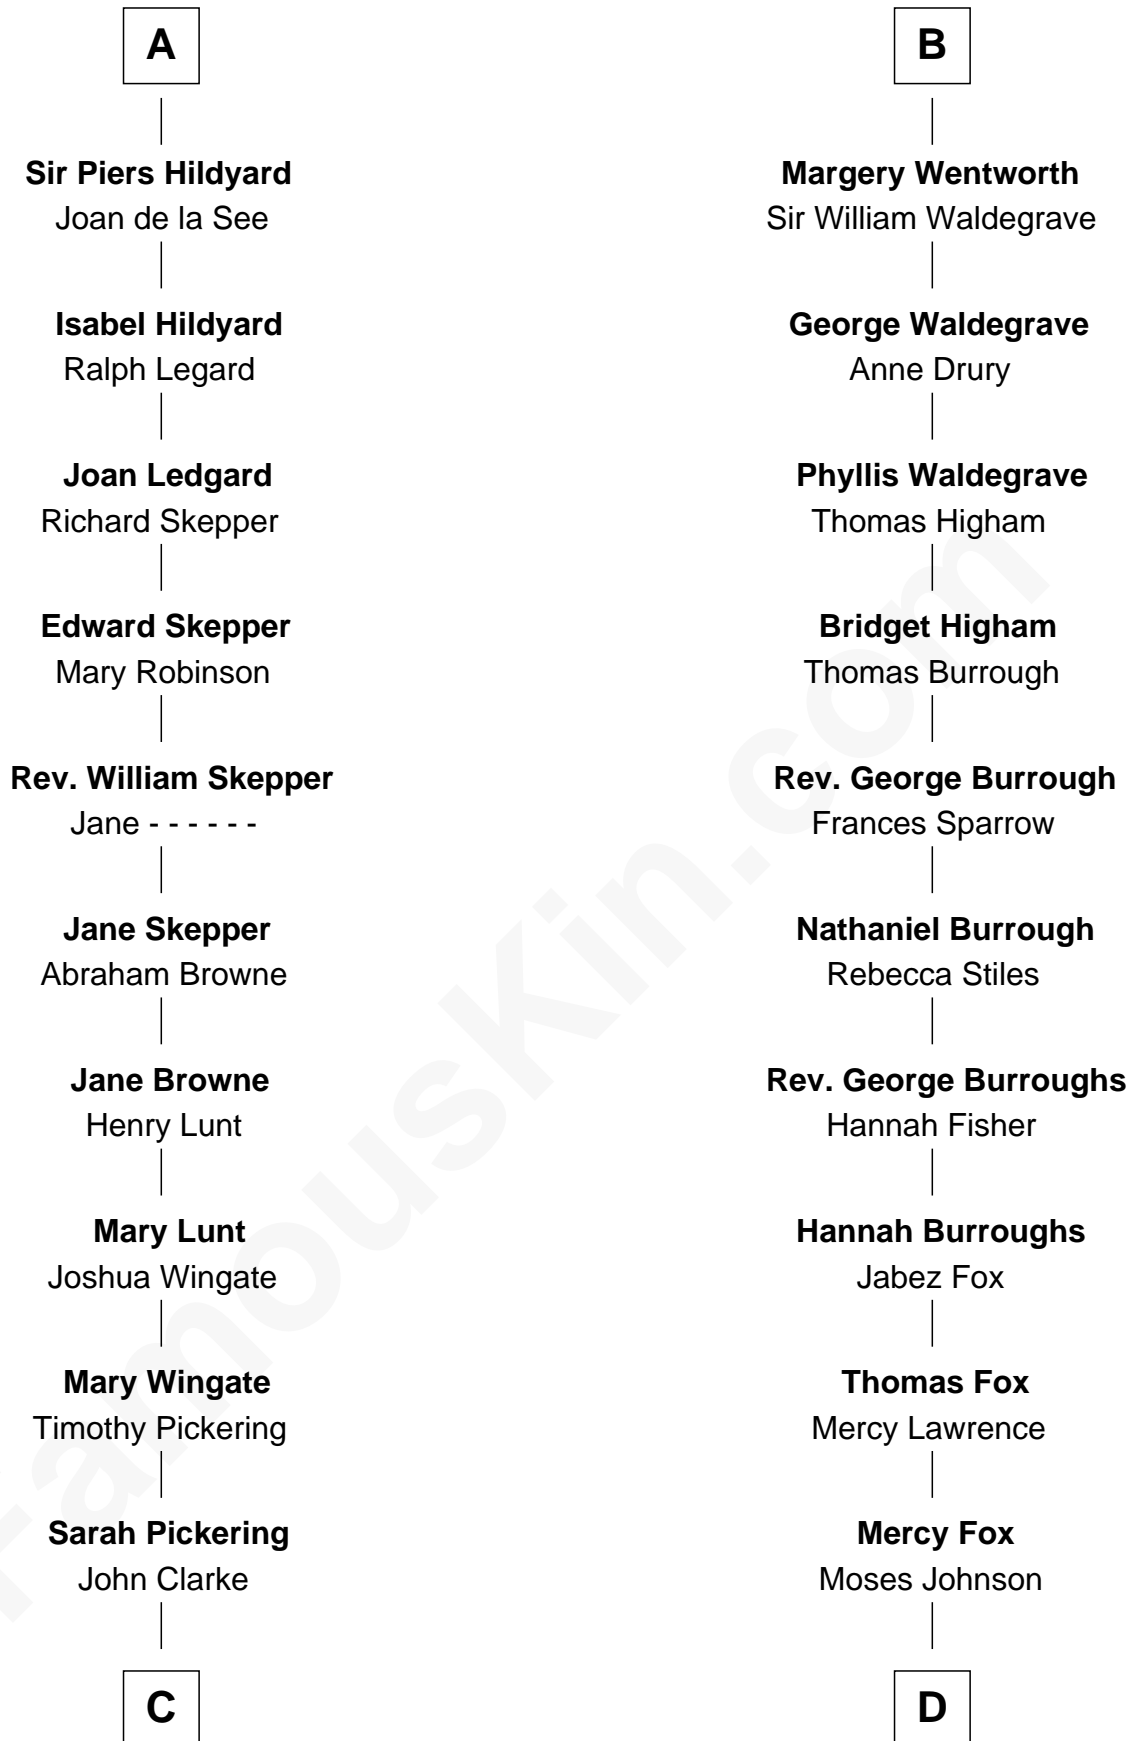

FamousKin.com

Relationship Chart of

Alice (Lee) Roosevelt

First Wife of President Theodore Roosevelt

21st cousin of

Walt Disney

Co-Founder of The Walt Disney Company

C

Nancy Clarke
Francis Cabot

Mary Ann Cabot
Nathaniel Cabot Lee

John Clarke Lee
Harriet Paine Rose

George Cabot Lee
Caroline Watts Haskell

Alice (Lee) Roosevelt
Wife of President Theodore Roosevelt

D

Fanny Johnson
John Call