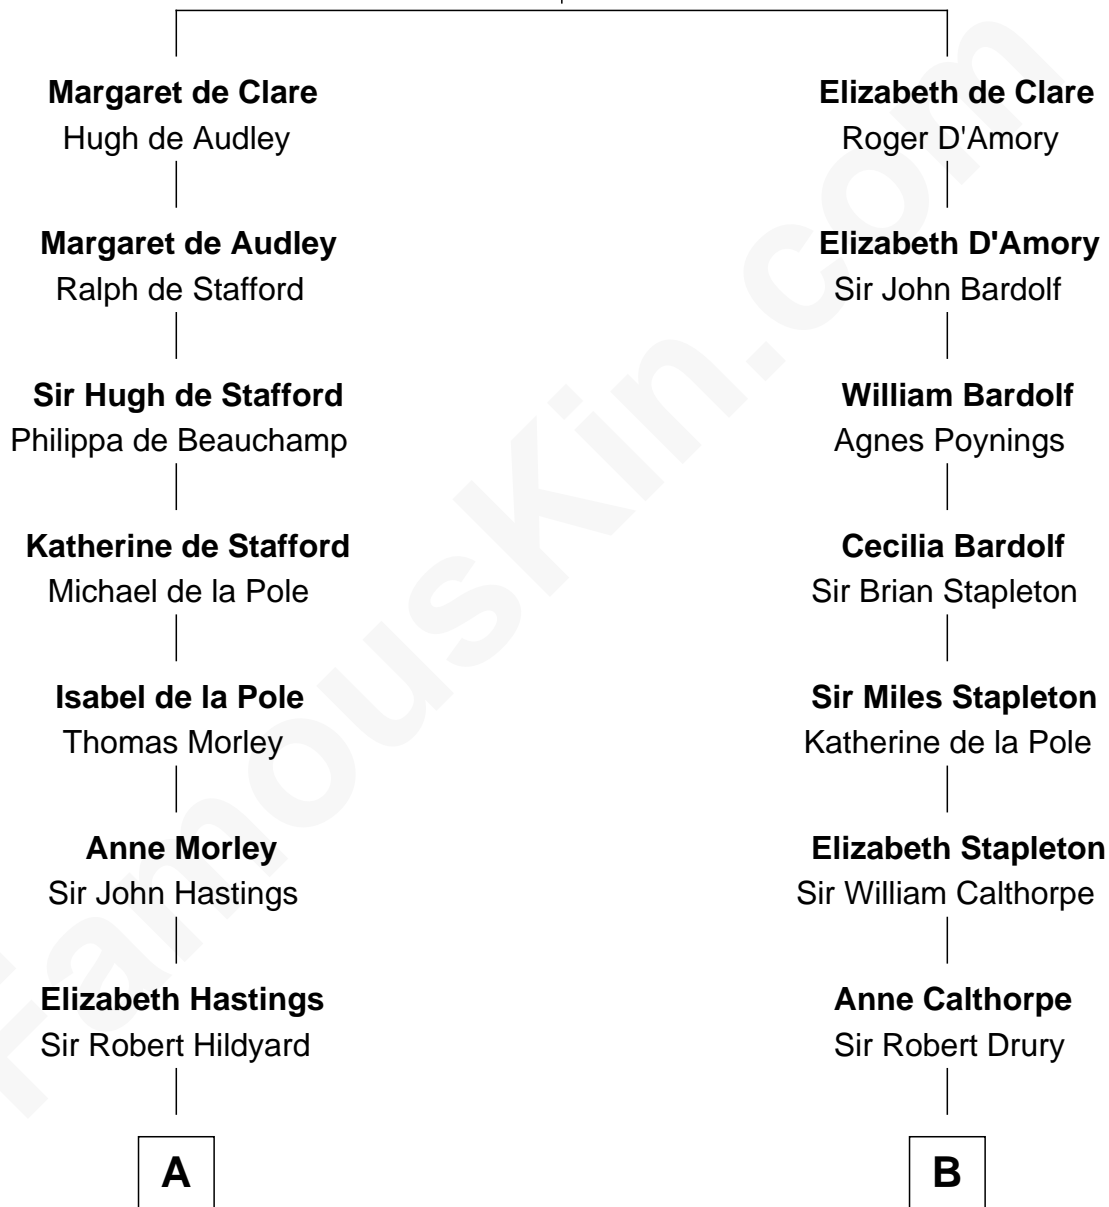

FamousKin.com

Relationship Chart of

Alice (Lee) Roosevelt

First Wife of President Theodore Roosevelt

20th cousin 1 time removed of

Walt Disney

Co-Founder of The Walt Disney Company

Sir Gilbert de Clare

Joan of Acre

C

Nancy Clarke

Francis Cabot

Mary Ann Cabot

Nathaniel Cabot Lee

John Clarke Lee

Harriet Paine Rose

George Cabot Lee

Caroline Watts Haskell

Alice (Lee) Roosevelt

Wife of President Theodore Roosevelt

D

Eber Call

Violette Lawrence

Charles Call