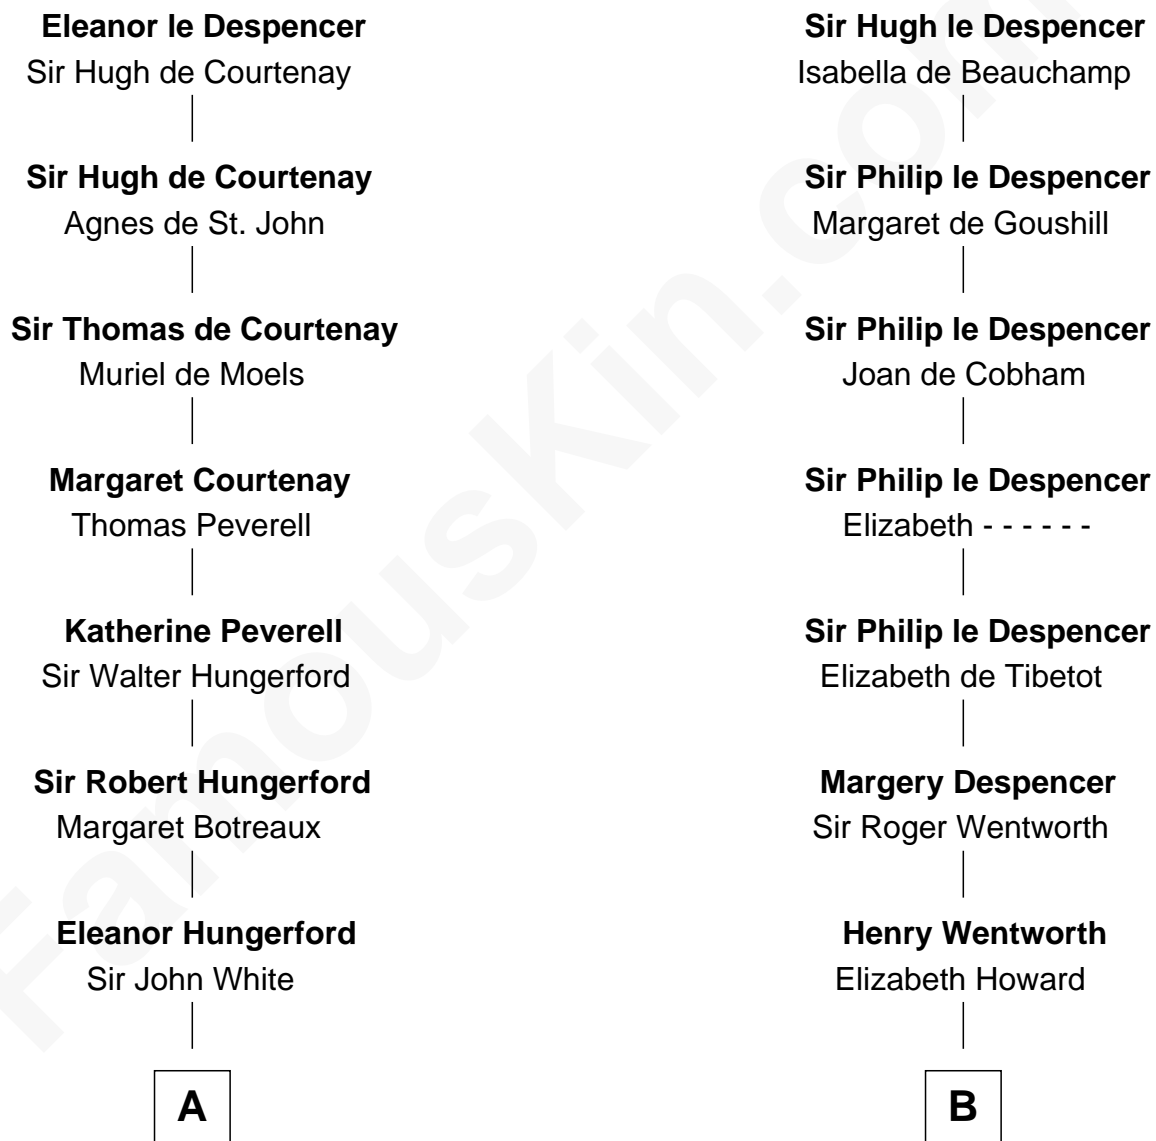

FamousKin.com

Relationship Chart of

Alice (Lee) Roosevelt

First Wife of President Theodore Roosevelt

21st cousin of

Walt Disney

Co-Founder of The Walt Disney Company

Sir Hugh le Despencer

Aveline Basset

C

Dr. William Paine

Lois Orne

Harriet Paine

Joseph Warner Rose

Harriet Paine Rose

John Clarke Lee