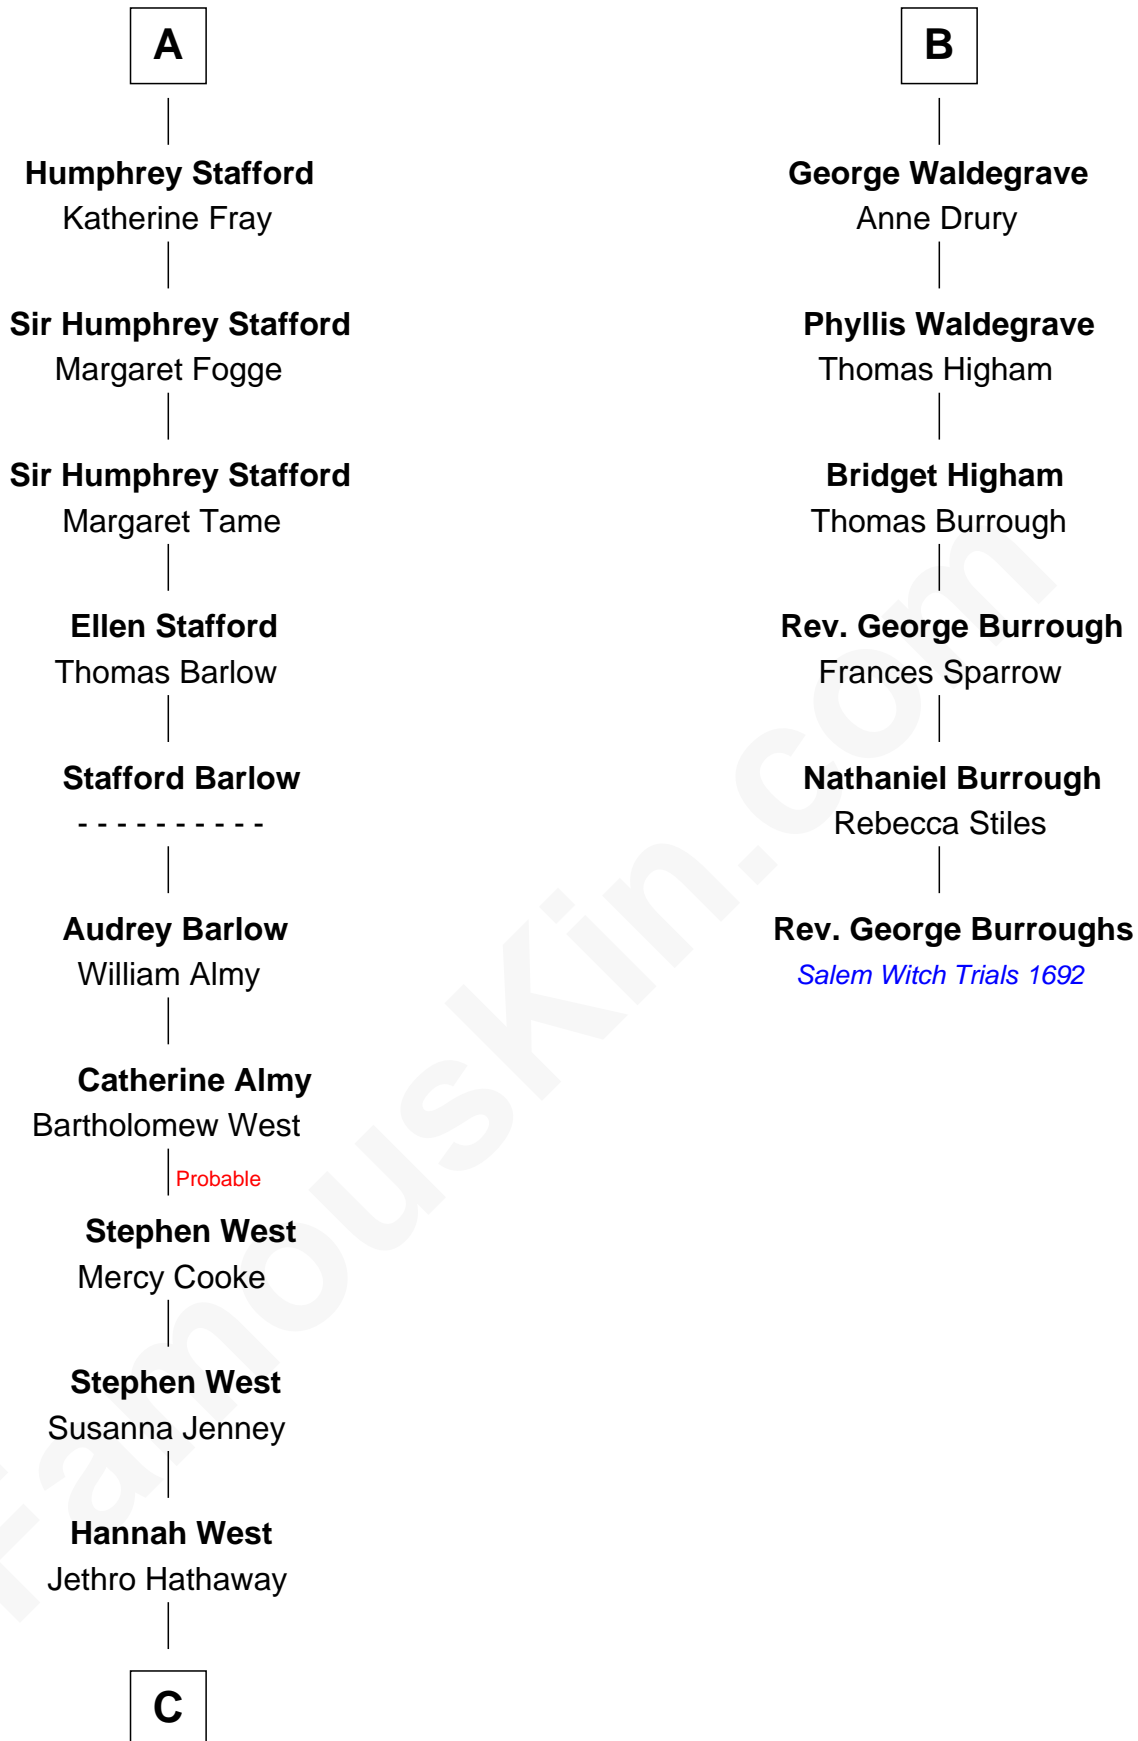

FamousKin.com

Relationship Chart of

Alice (Lee) Roosevelt

First Wife of President Theodore Roosevelt

12th cousin 9 times removed of

Rev. George Burroughs

Executed for Witchcraft, Salem 1692

C

Stephen Hathaway

Abigail Smith

Humphrey Hathaway

Abigail Smith

Alice Russell Hathaway

Elisha Haskell

Caroline Watts Haskell

George Cabot Lee

Alice (Lee) Roosevelt

Wife of President Theodore Roosevelt

FamousKin.com