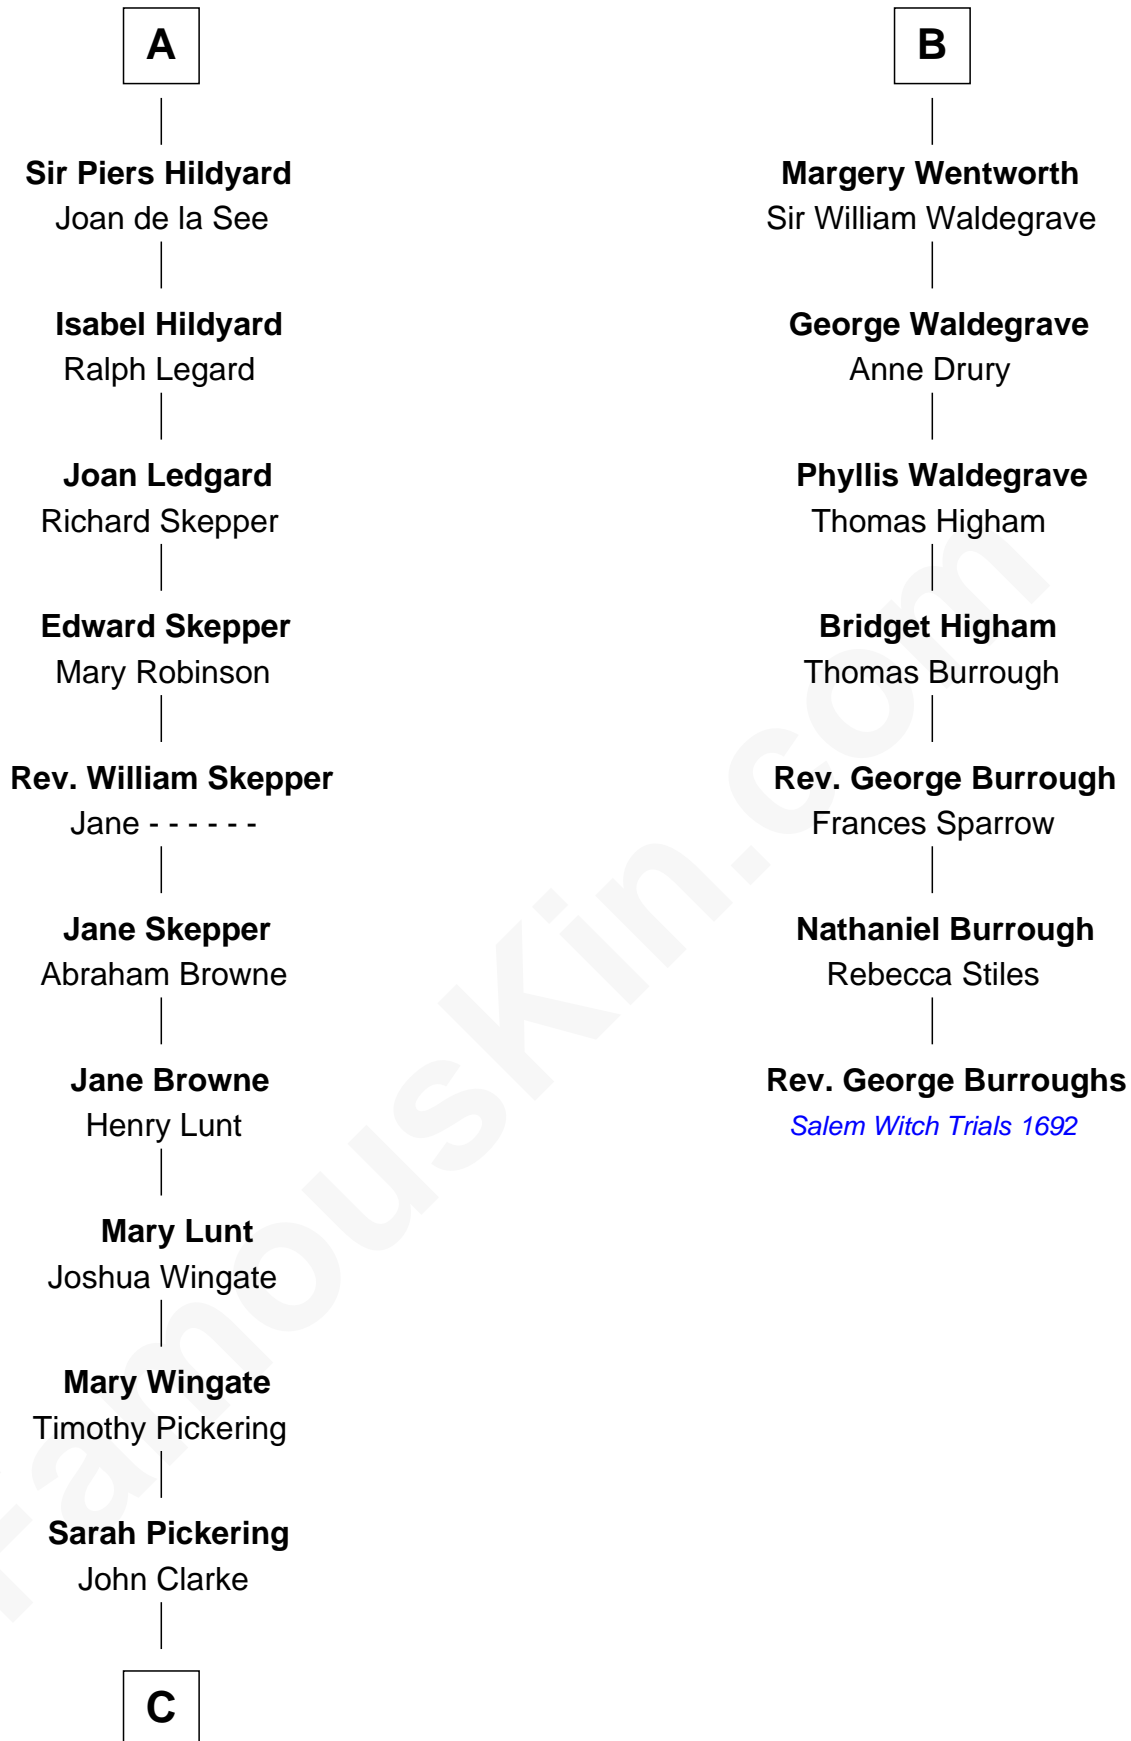

FamousKin.com

Relationship Chart of

Alice (Lee) Roosevelt

First Wife of President Theodore Roosevelt

13th cousin 8 times removed of

Rev. George Burroughs

Executed for Witchcraft, Salem 1692

C

—
Nancy Clarke

Francis Cabot

—
Mary Ann Cabot

Nathaniel Cabot Lee

—
John Clarke Lee

Harriet Paine Rose

—
George Cabot Lee

Caroline Watts Haskell

—
Alice (Lee) Roosevelt

Wife of President Theodore Roosevelt

FamousKin.com