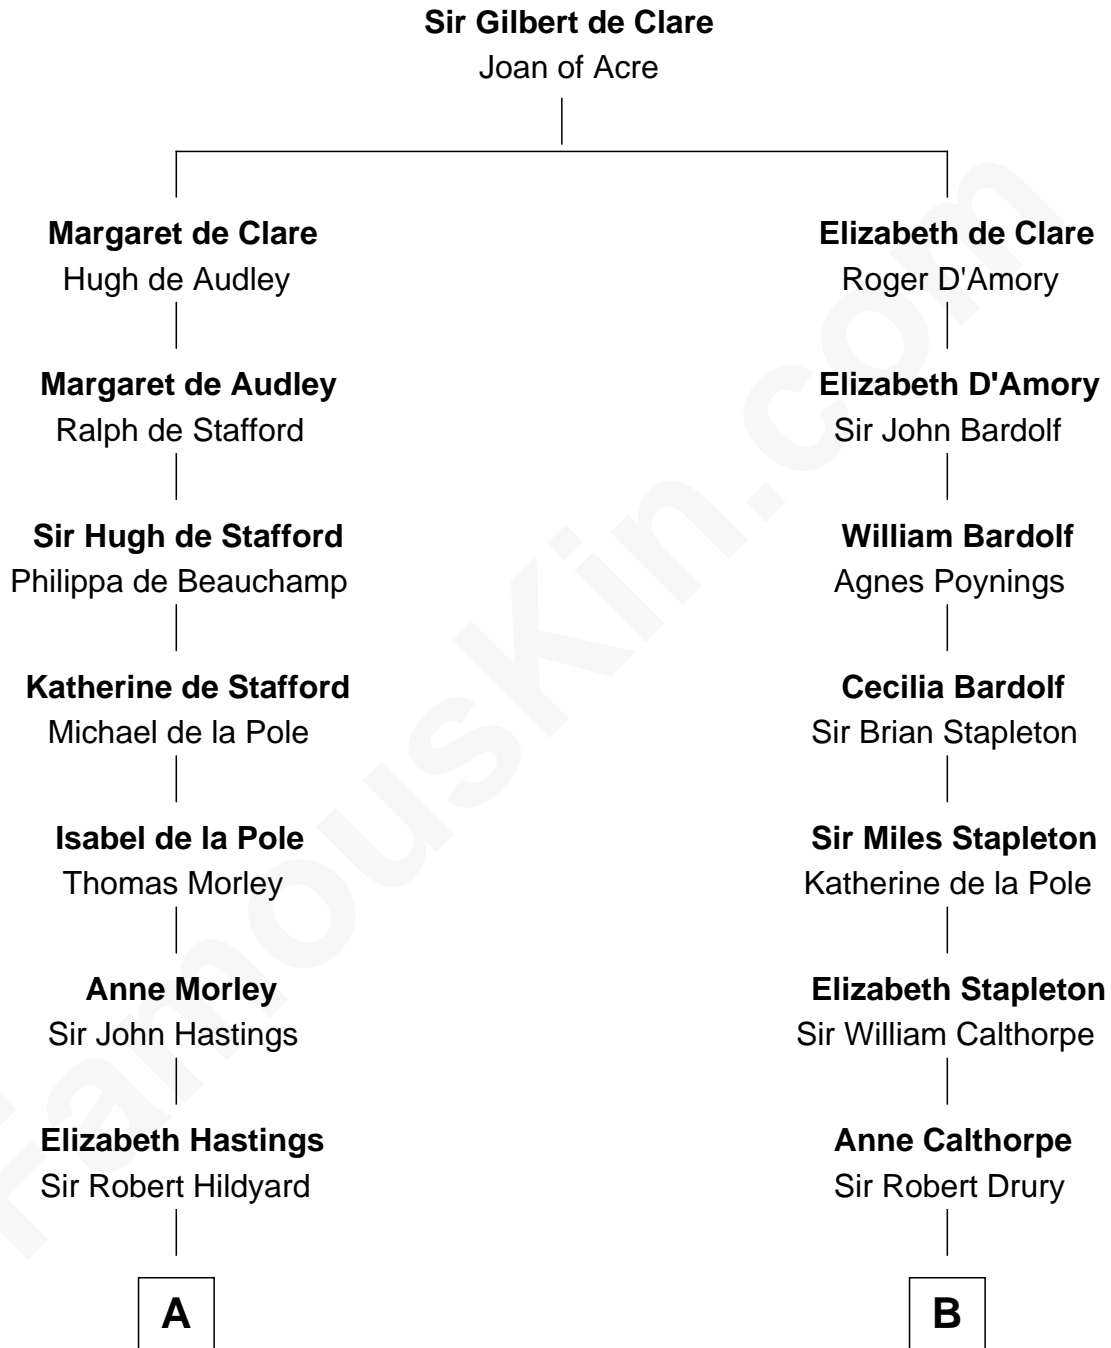

FamousKin.com

Relationship Chart of

Alice (Lee) Roosevelt

First Wife of President Theodore Roosevelt

12th cousin 9 times removed of

Rev. George Burroughs

Executed for Witchcraft, Salem 1692

C

Nancy Clarke

Francis Cabot

Mary Ann Cabot

Nathaniel Cabot Lee

John Clarke Lee

Harriet Paine Rose

George Cabot Lee

Caroline Watts Haskell

Alice (Lee) Roosevelt

Wife of President Theodore Roosevelt

FamousKin.com