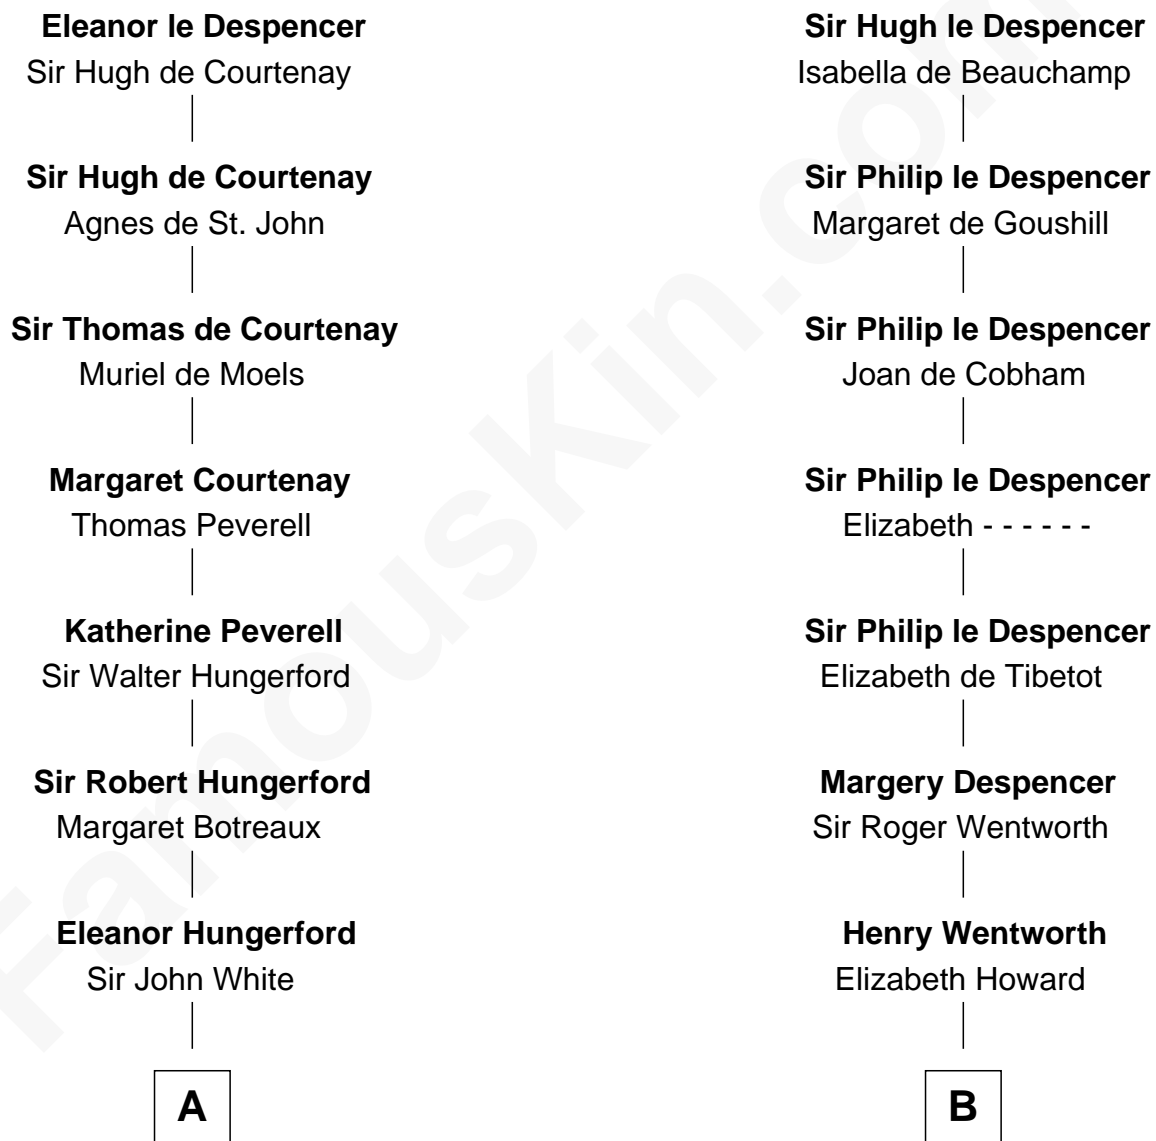

FamousKin.com

Relationship Chart of

Alice (Lee) Roosevelt

First Wife of President Theodore Roosevelt

13th cousin 8 times removed of

Rev. George Burroughs

Executed for Witchcraft, Salem 1692

Sir Hugh le Despencer

Aveline Basset

C

—
Dr. William Paine

Lois Orne

—
Harriet Paine

Joseph Warner Rose

—
Harriet Paine Rose

John Clarke Lee

—
George Cabot Lee

Caroline Watts Haskell

—
Alice (Lee) Roosevelt

Wife of President Theodore Roosevelt

FamousKin.com