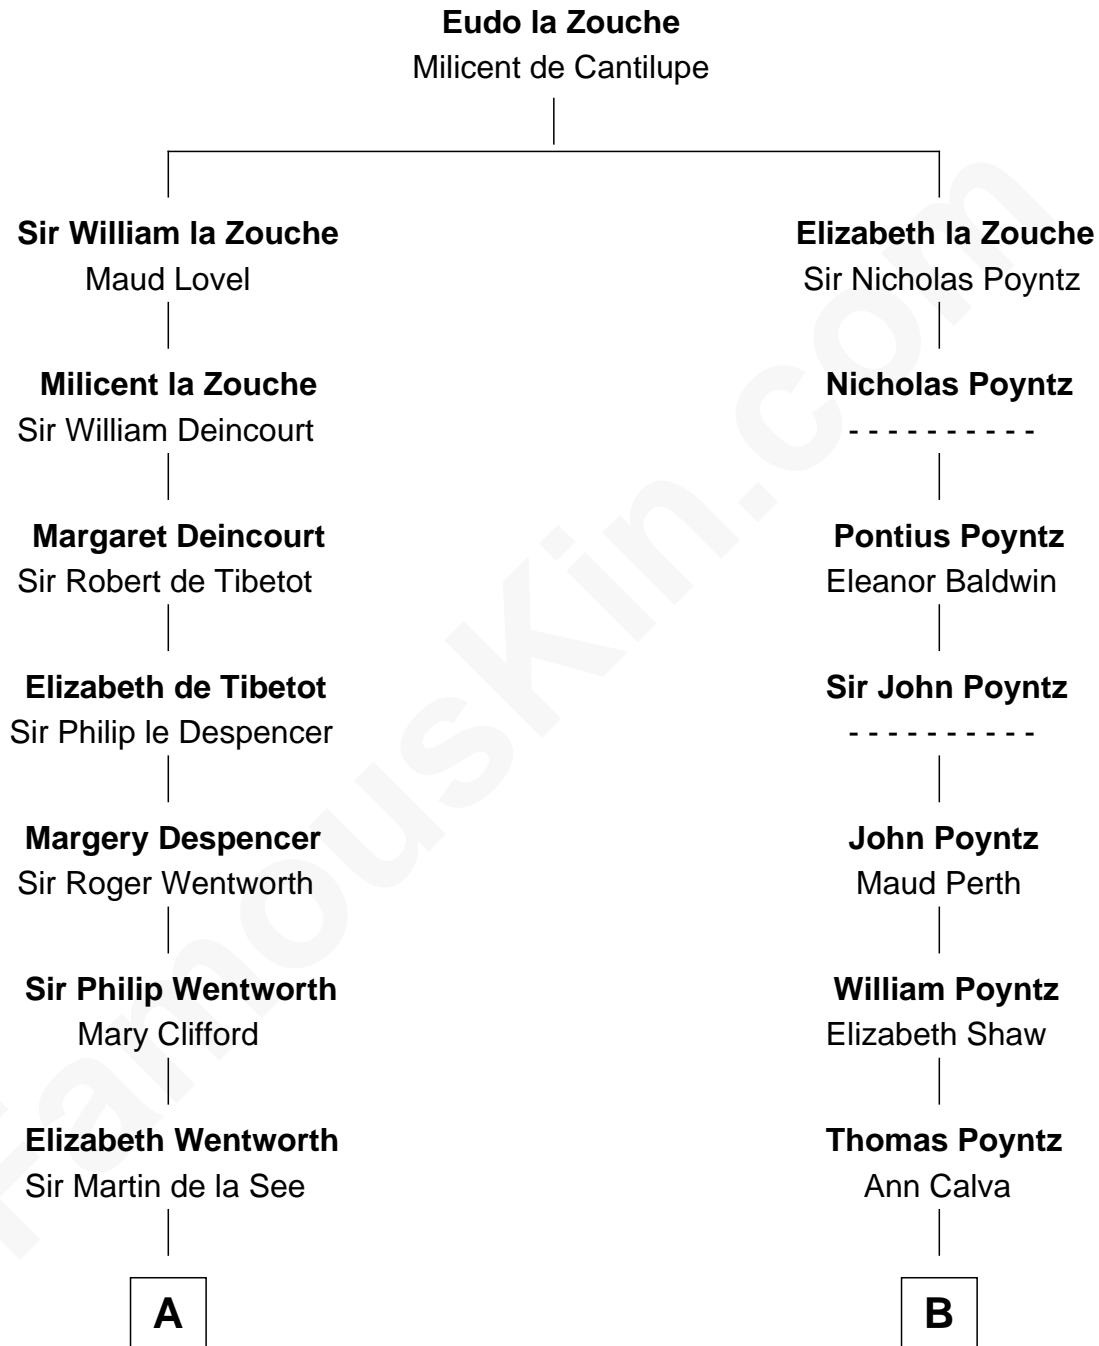

FamousKin.com

Relationship Chart of

Alice (Lee) Roosevelt

First Wife of President Theodore Roosevelt

20th cousin 1 time removed of

Truman Capote

Author of In Cold Blood