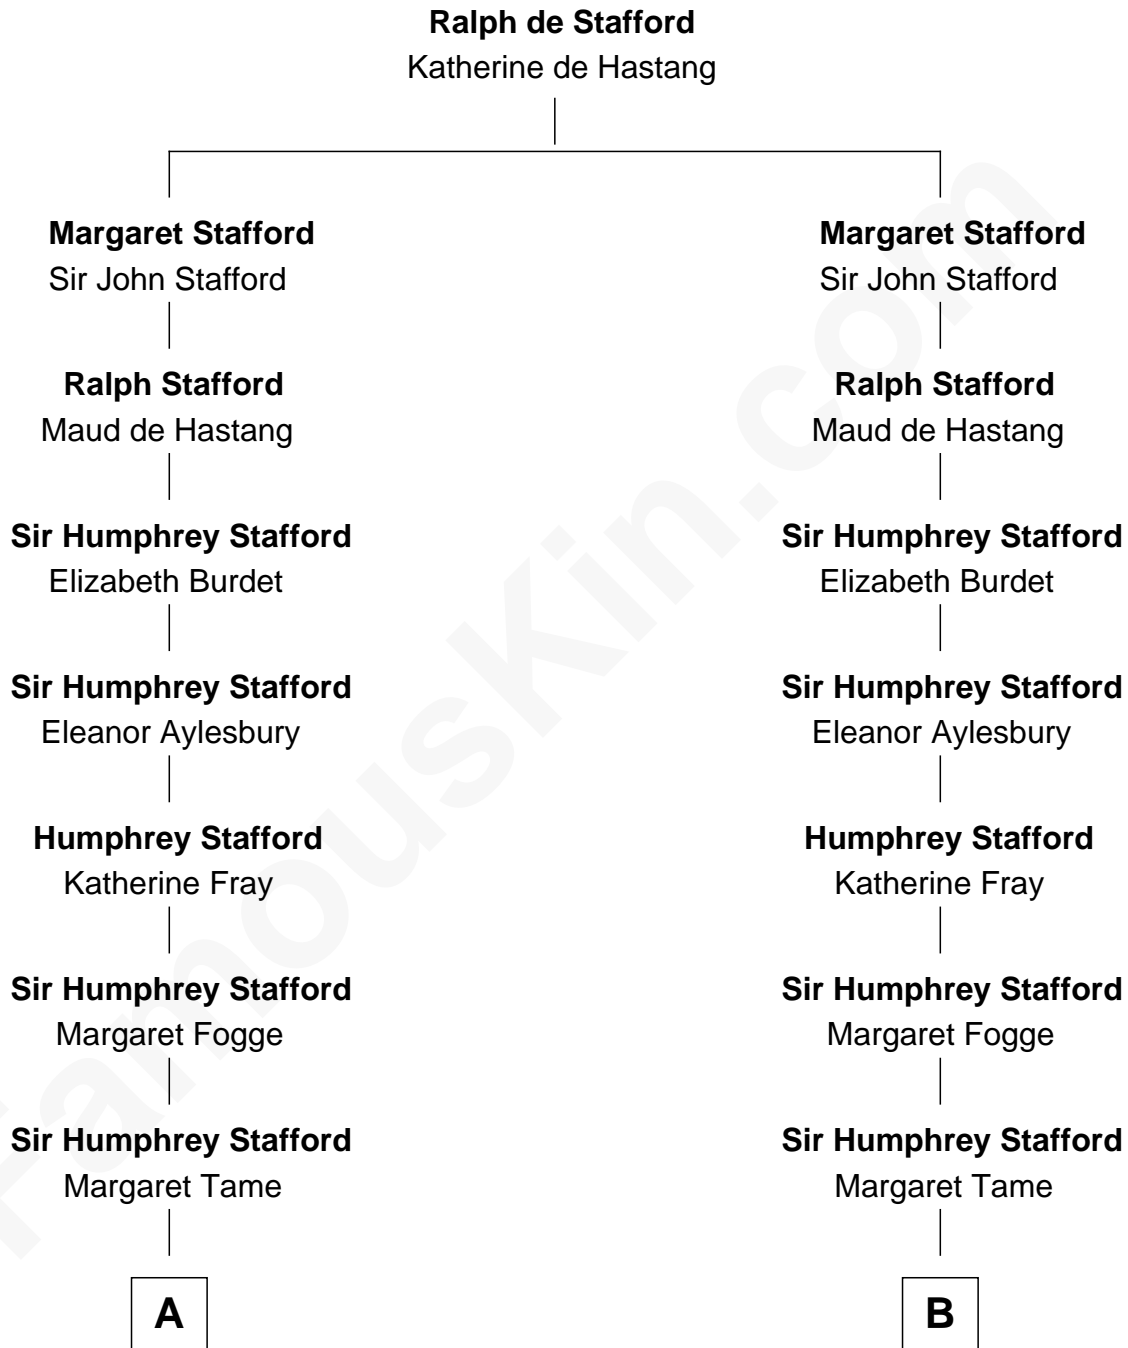

FamousKin.com

Relationship Chart of

Alice (Lee) Roosevelt

First Wife of President Theodore Roosevelt

18th cousin 1 time removed of

Jimmy Carter

39th U.S. President

C

Caroline Watts Haskell

George Cabot Lee

Alice (Lee) Roosevelt

Wife of President Theodore Roosevelt

D

William Archibald Carter

Nina Pratt

Earl Carter

Lillian Gordy

Jimmy Carter

39th U.S. President

FamousKin.com