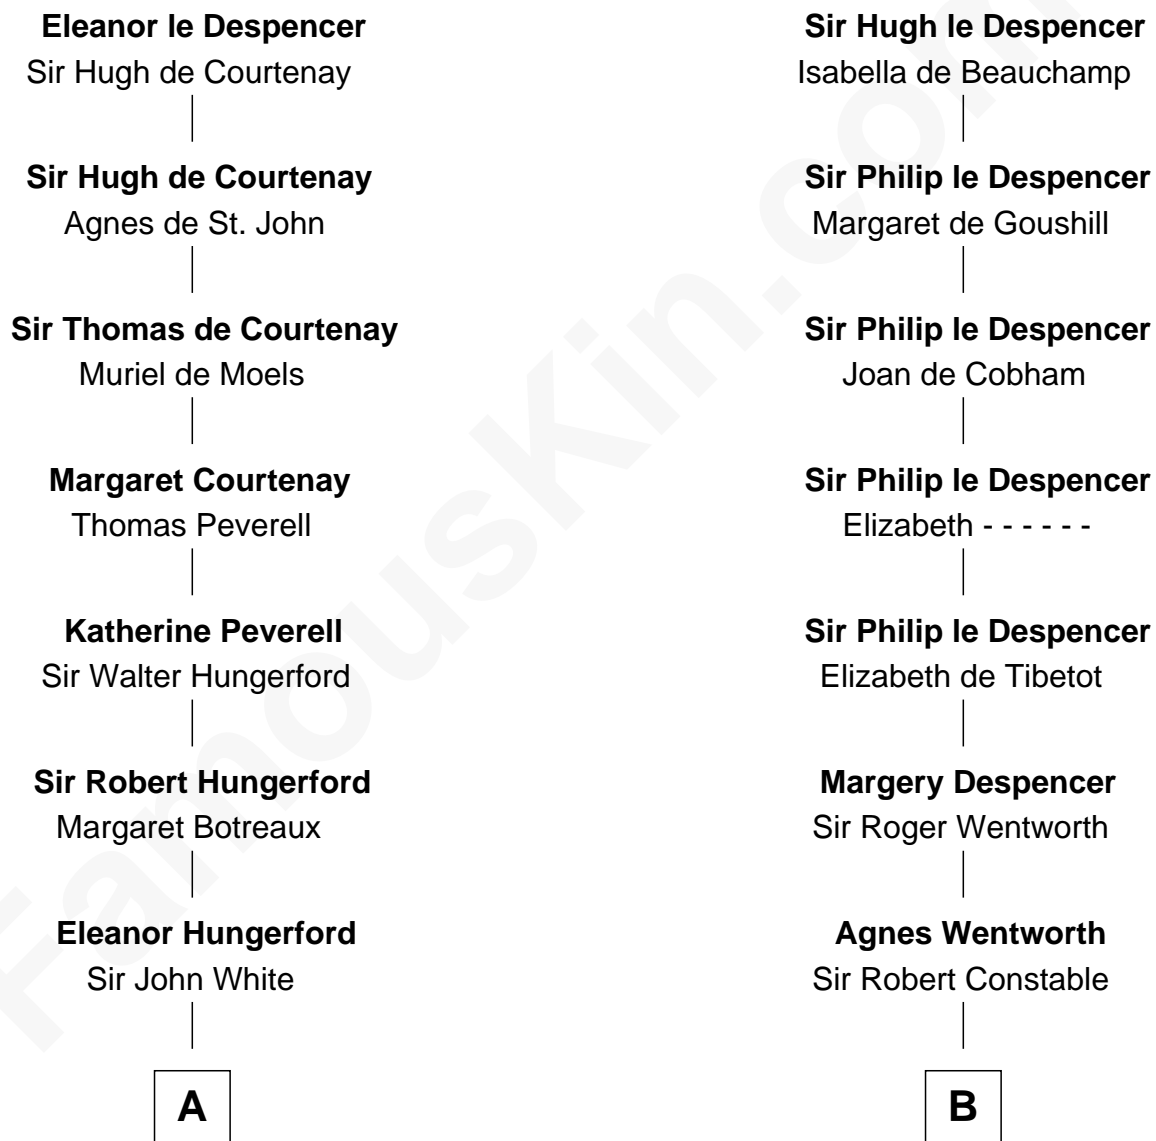

FamousKin.com

Relationship Chart of

Alice (Lee) Roosevelt

First Wife of President Theodore Roosevelt

21st cousin of

William Howard Taft

27th U.S. President

Sir Hugh le Despencer

Aveline Basset

C

Dr. William Paine

Lois Orne

Harriet Paine

Joseph Warner Rose

Harriet Paine Rose

John Clarke Lee

Aaron Taft

Peter Rawson Taft

Sylvia Howard

Alphonso Taft

Louisa Maria Torrey

William Howard Taft

27th U.S. President