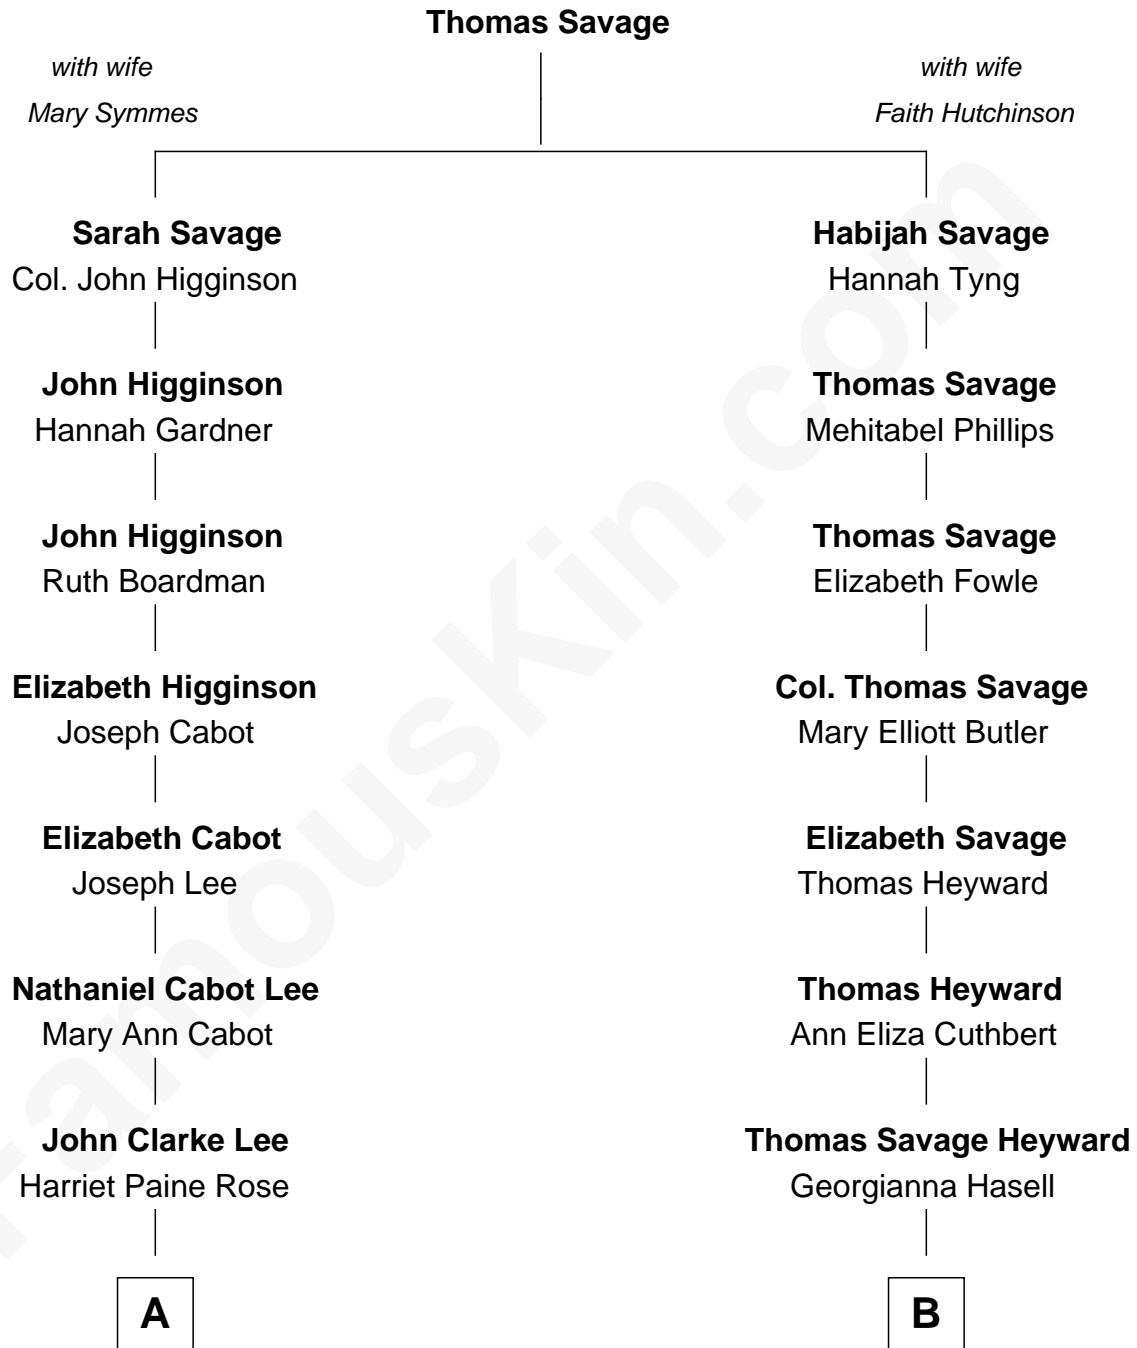

FamousKin.com

Relationship Chart of

Alice (Lee) Roosevelt

First Wife of President Theodore Roosevelt

8th cousin 1 time removed of

DuBose Heyward

Author of Porgy (Porgy & Bess)

A

George Cabot Lee
Caroline Watts Haskell

Alice (Lee) Roosevelt
Wife of President Theodore Roosevelt

B

Thomas Savage Heyward
Louisa Watkins

Edwin Watkins Heyward
Jane Screven DuBose

DuBose Heyward
American Novelist