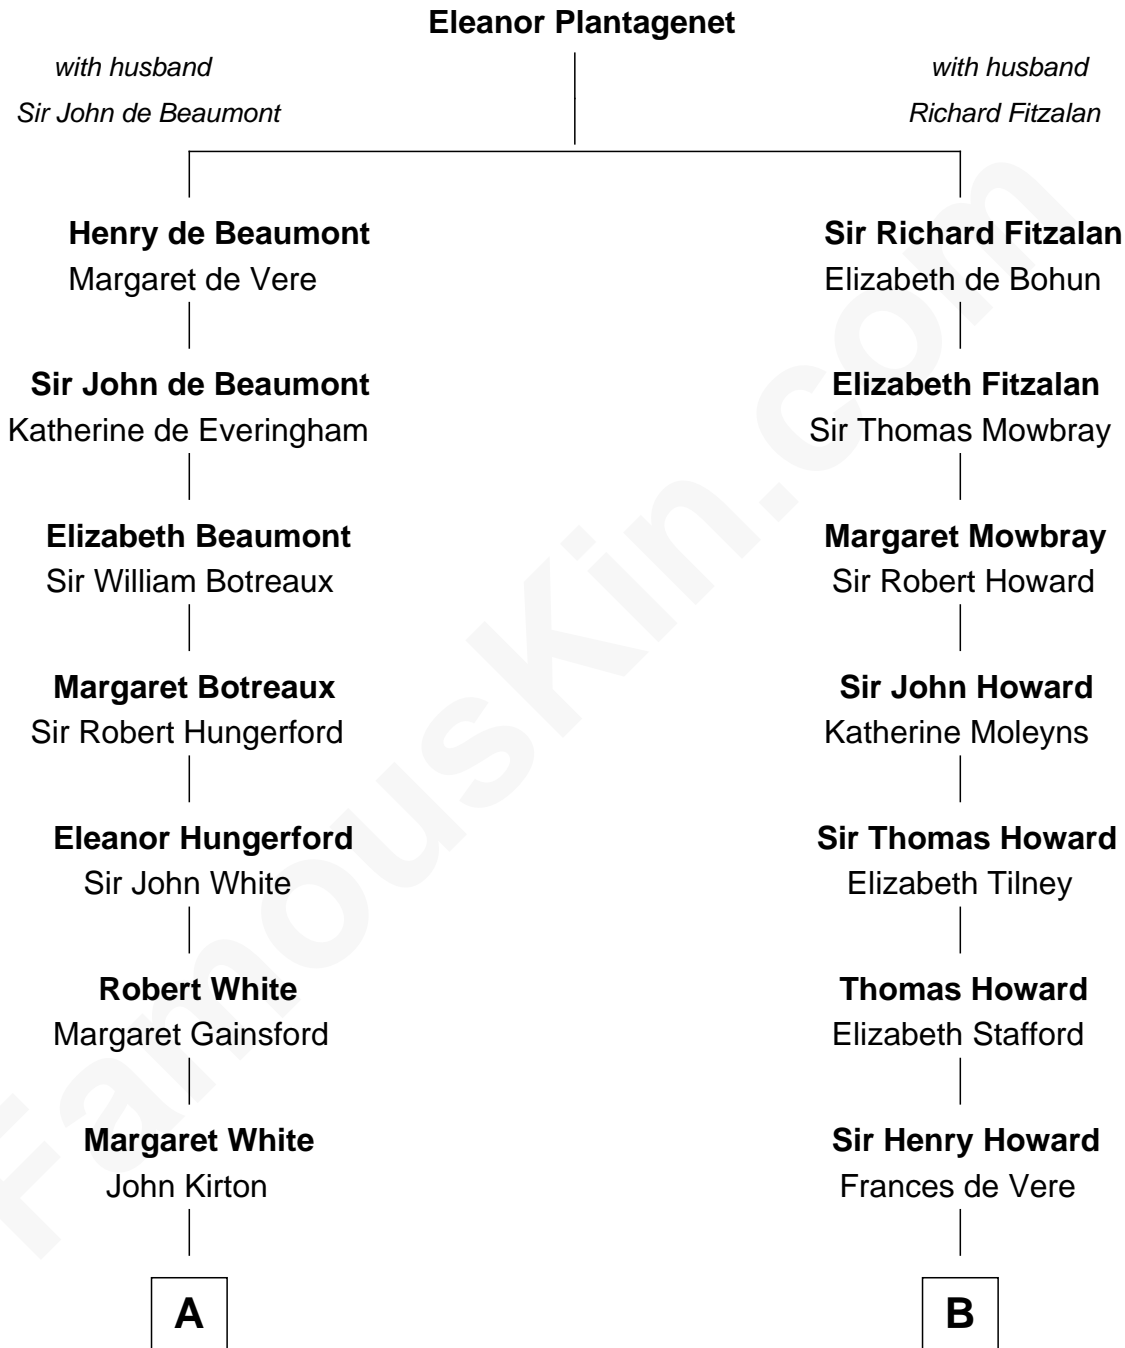

FamousKin.com

Relationship Chart of

Alice (Lee) Roosevelt

First Wife of President Theodore Roosevelt

16th cousin 3 times removed of

Francis Scott Key

Author of "The Star Spangled Banner"

C

—
Harriet Paine Rose

John Clarke Lee

—
George Cabot Lee
Caroline Watts Haskell

—
Alice (Lee) Roosevelt
Wife of President Theodore Roosevelt

FamousKin.com