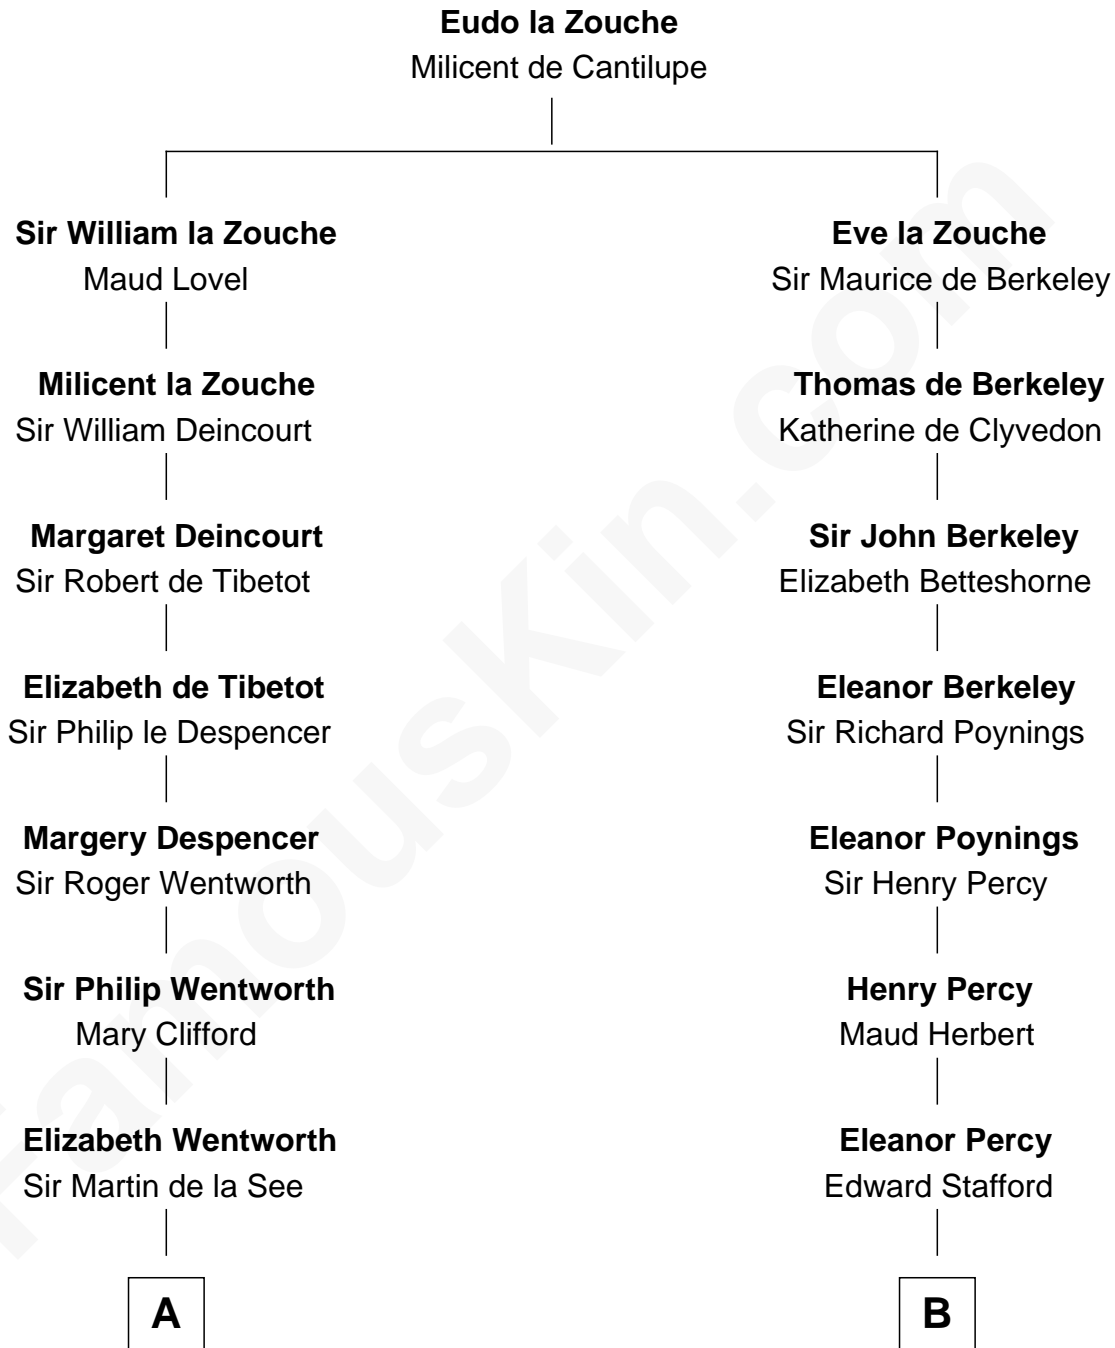

## Relationship Chart of

### Alice (Lee) Roosevelt

First Wife of President Theodore Roosevelt

18th cousin 3 times removed of

### Francis Scott Key

Author of "The Star Spangled Banner"

**C**

**Nancy Clarke**  
Francis Cabot

**Mary Ann Cabot**  
Nathaniel Cabot Lee

**John Clarke Lee**  
Harriet Paine Rose

**George Cabot Lee**  
Caroline Watts Haskell