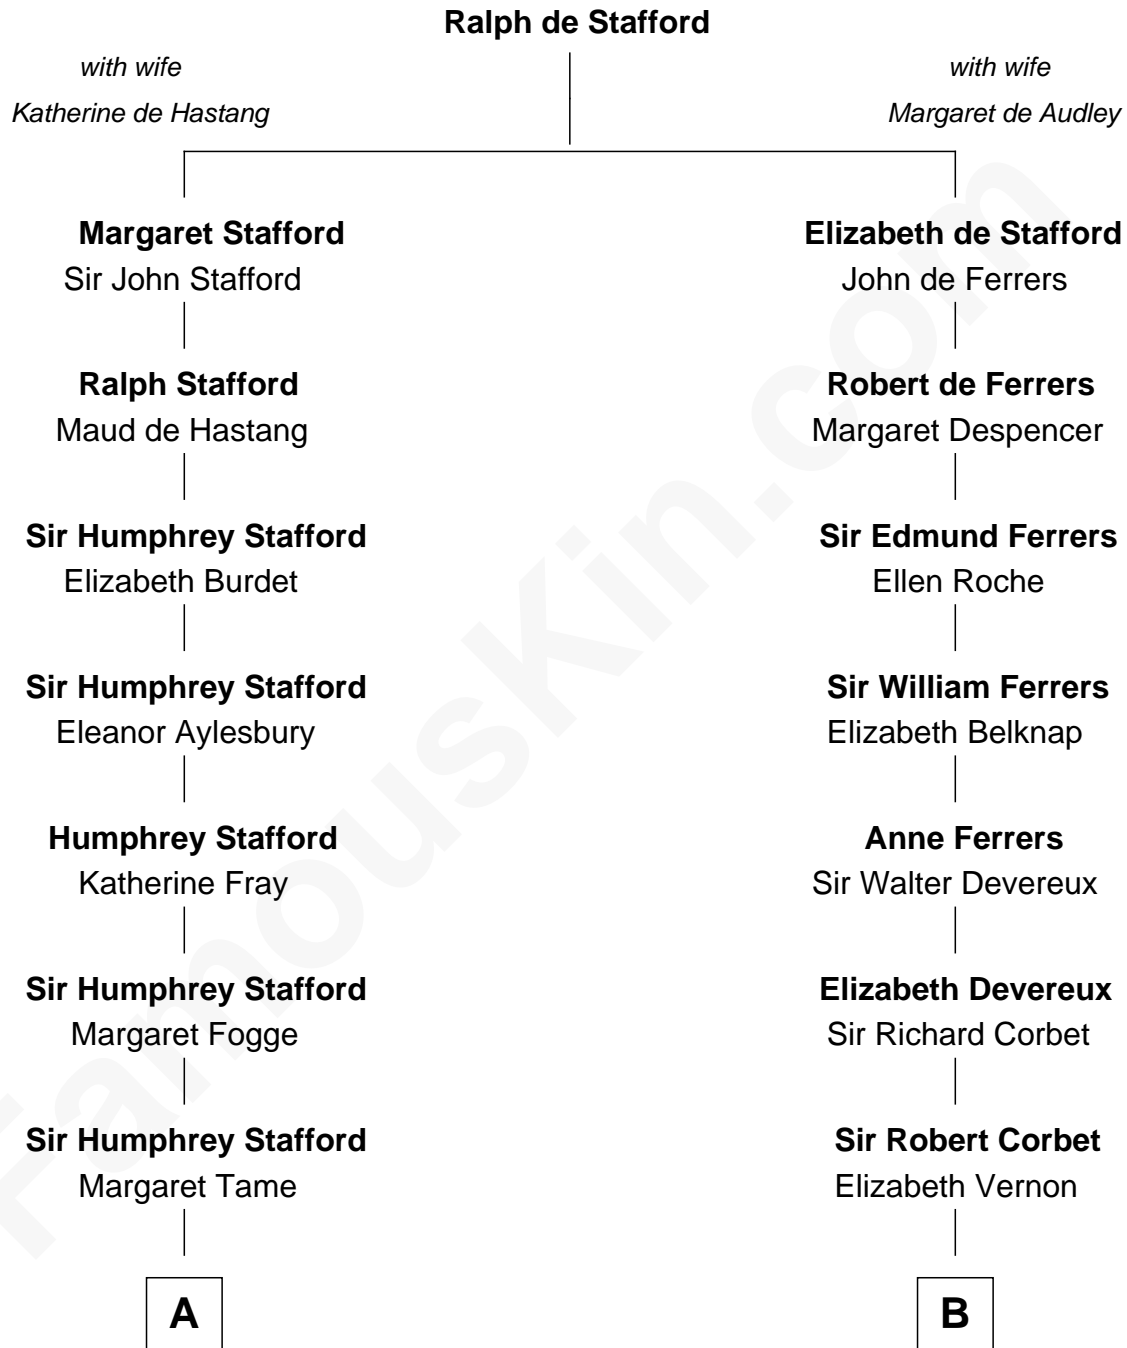

FamousKin.com

Relationship Chart of

Alice (Lee) Roosevelt

First Wife of President Theodore Roosevelt

18th cousin 1 time removed of

John D. Rockefeller

Founder of the Standard Oil Company

C

Caroline Watts Haskell

George Cabot Lee

Alice (Lee) Roosevelt

Wife of President Theodore Roosevelt

D

Lucy Avery

Godfrey Lewis Rockefeller

William Avery Rockefeller

Eliza Davison

John D. Rockefeller

Founder of the Standard Oil Company

FamousKin.com