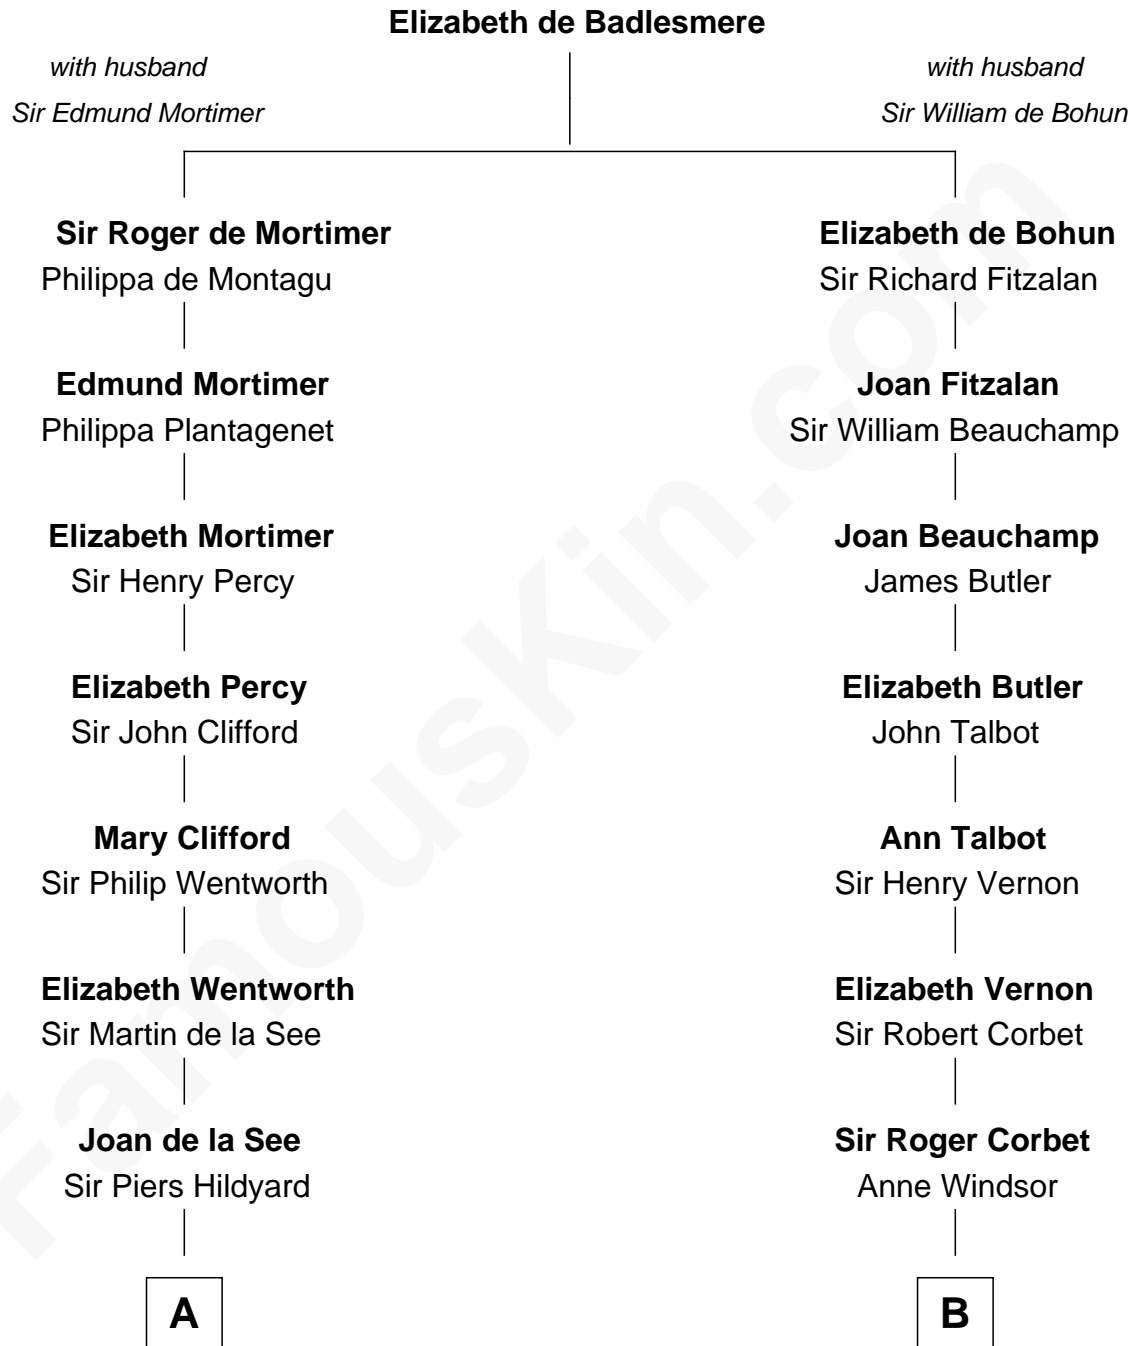

FamousKin.com

Relationship Chart of

Alice (Lee) Roosevelt

First Wife of President Theodore Roosevelt

18th cousin 2 times removed of

John D. Rockefeller

Founder of the Standard Oil Company