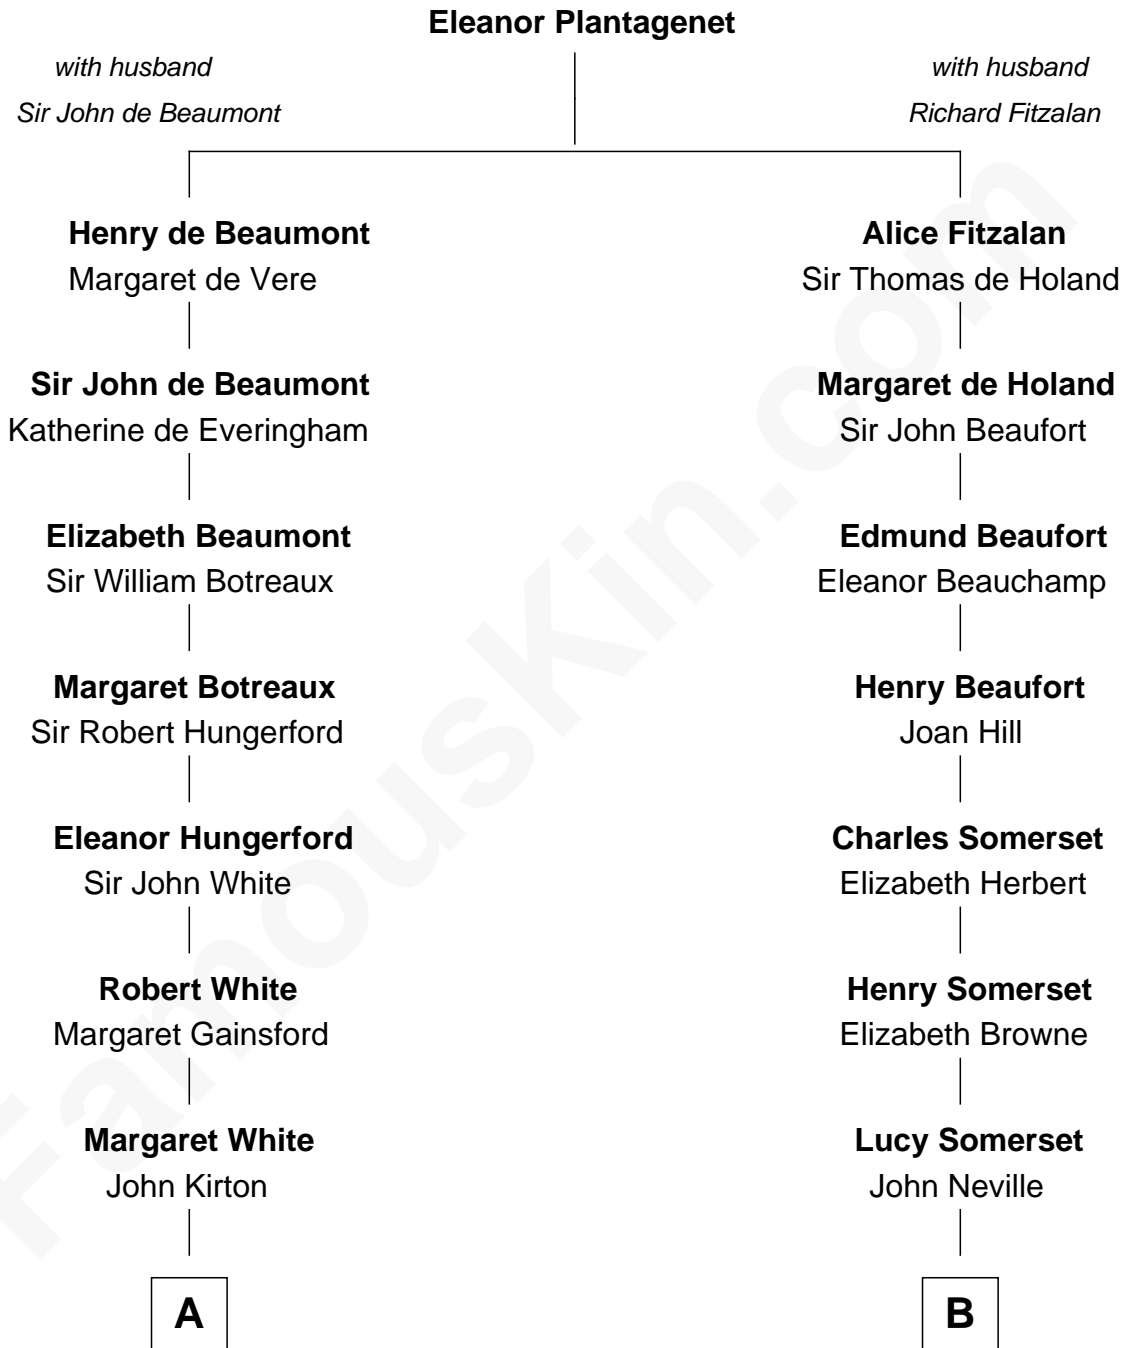

FamousKin.com

Relationship Chart of

Alice (Lee) Roosevelt

First Wife of President Theodore Roosevelt

19th cousin of

Camilla Parker Bowles

Queen Consort of the United Kingdom

C

Harriet Paine Rose

John Clarke Lee

George Cabot Lee

Caroline Watts Haskell

Alice (Lee) Roosevelt

Wife of President Theodore Roosevelt

D

Sonia Rosemary Keppel