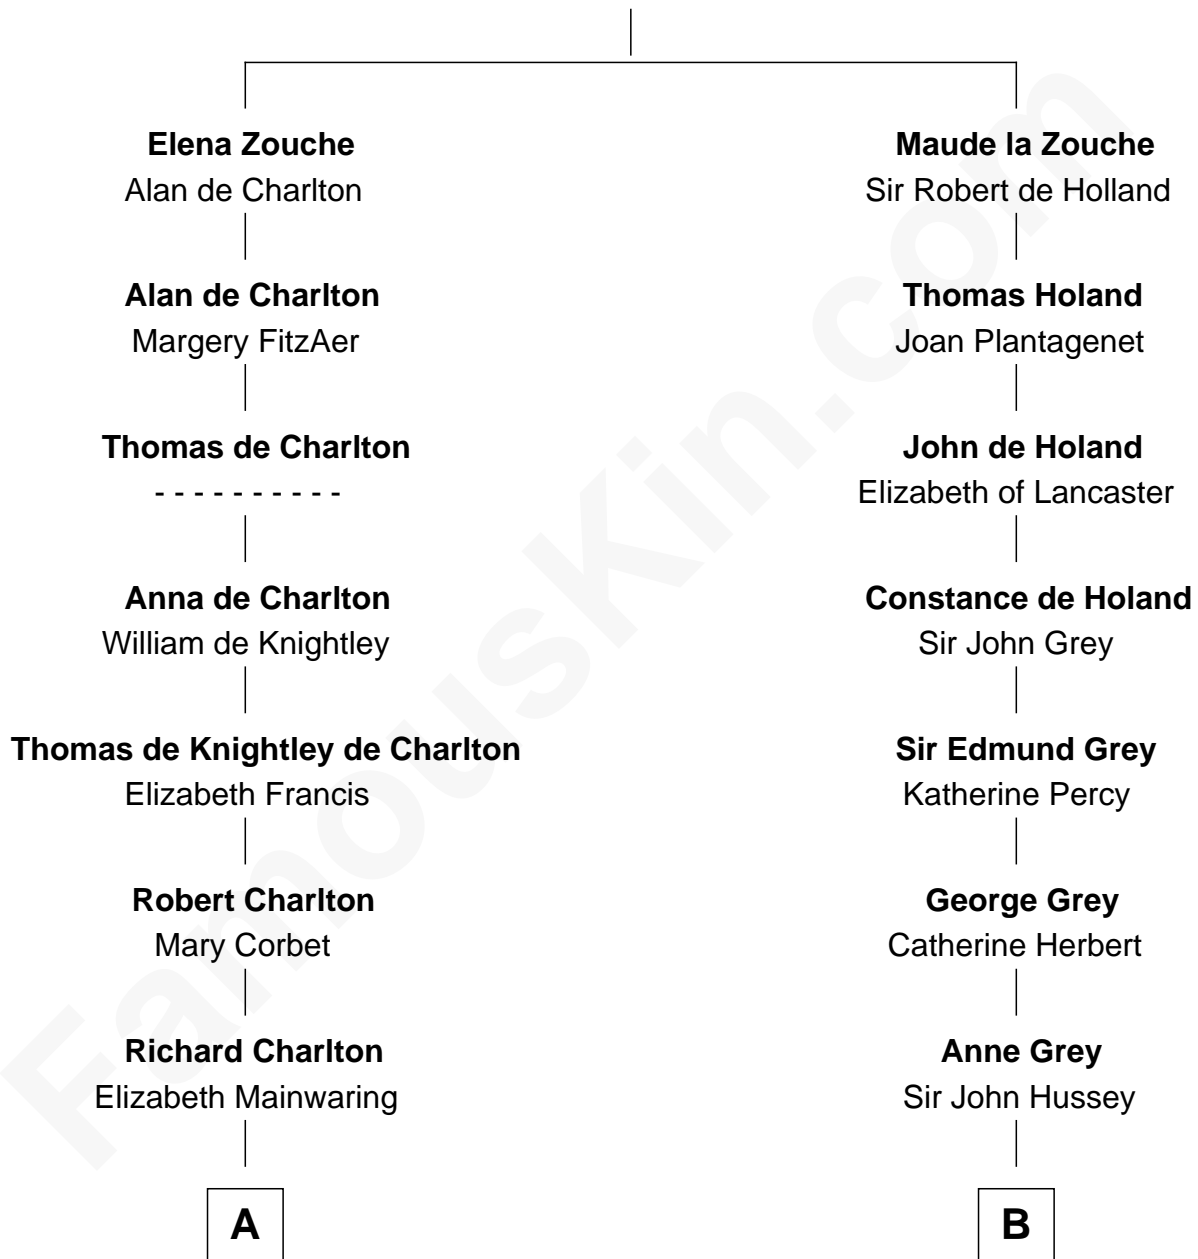

FamousKin.com

Relationship Chart of

Alice (Lee) Roosevelt

First Wife of President Theodore Roosevelt

20th cousin of

Camilla Parker Bowles

Queen Consort of the United Kingdom

Sir Alan la Zouche
Eleanor de Segrave

C

Nathaniel Cabot Lee

Mary Ann Cabot

John Clarke Lee

Harriet Paine Rose

George Cabot Lee

Caroline Watts Haskell

Alice (Lee) Roosevelt