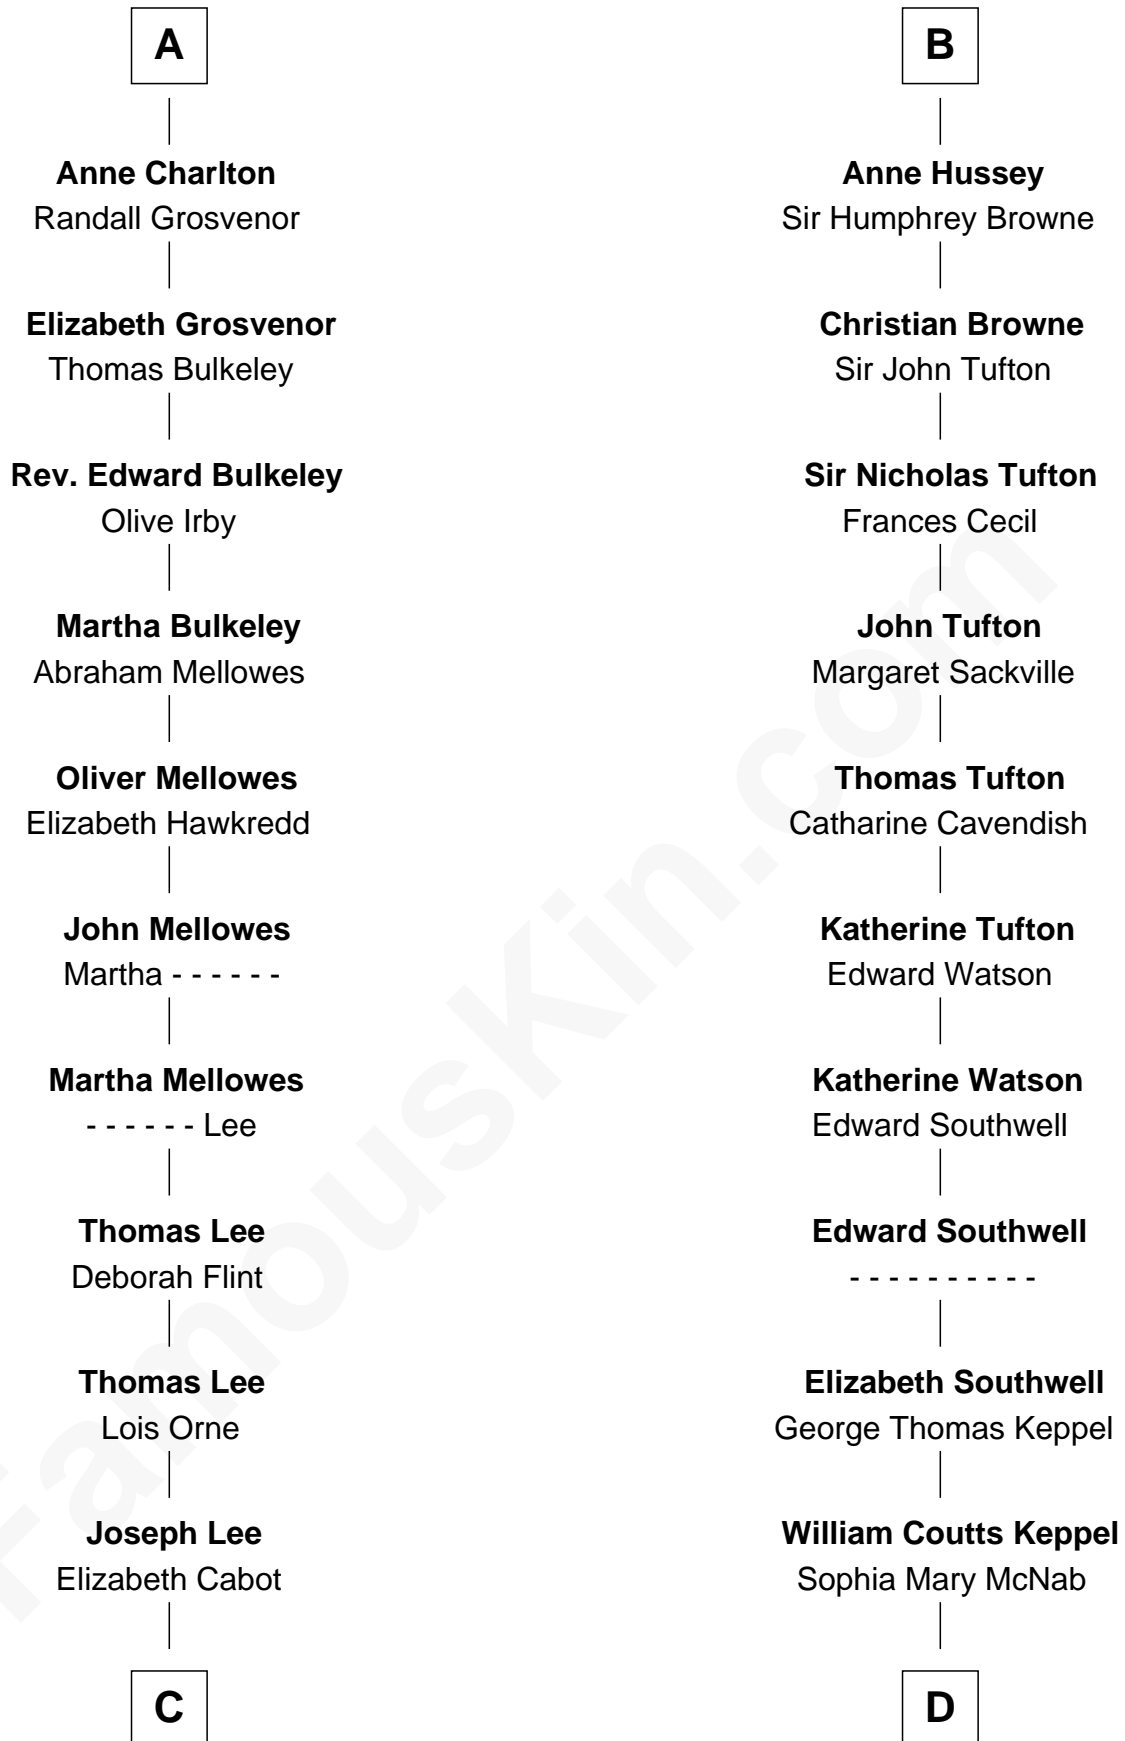

FamousKin.com

Relationship Chart of

Alice (Lee) Roosevelt

First Wife of President Theodore Roosevelt

20th cousin of

Camilla Parker Bowles

Queen Consort of the United Kingdom

Sir Alan la Zouche
Eleanor de Segrave

C

Nathaniel Cabot Lee

Mary Ann Cabot

John Clarke Lee

Harriet Paine Rose

George Cabot Lee

Caroline Watts Haskell

Alice (Lee) Roosevelt