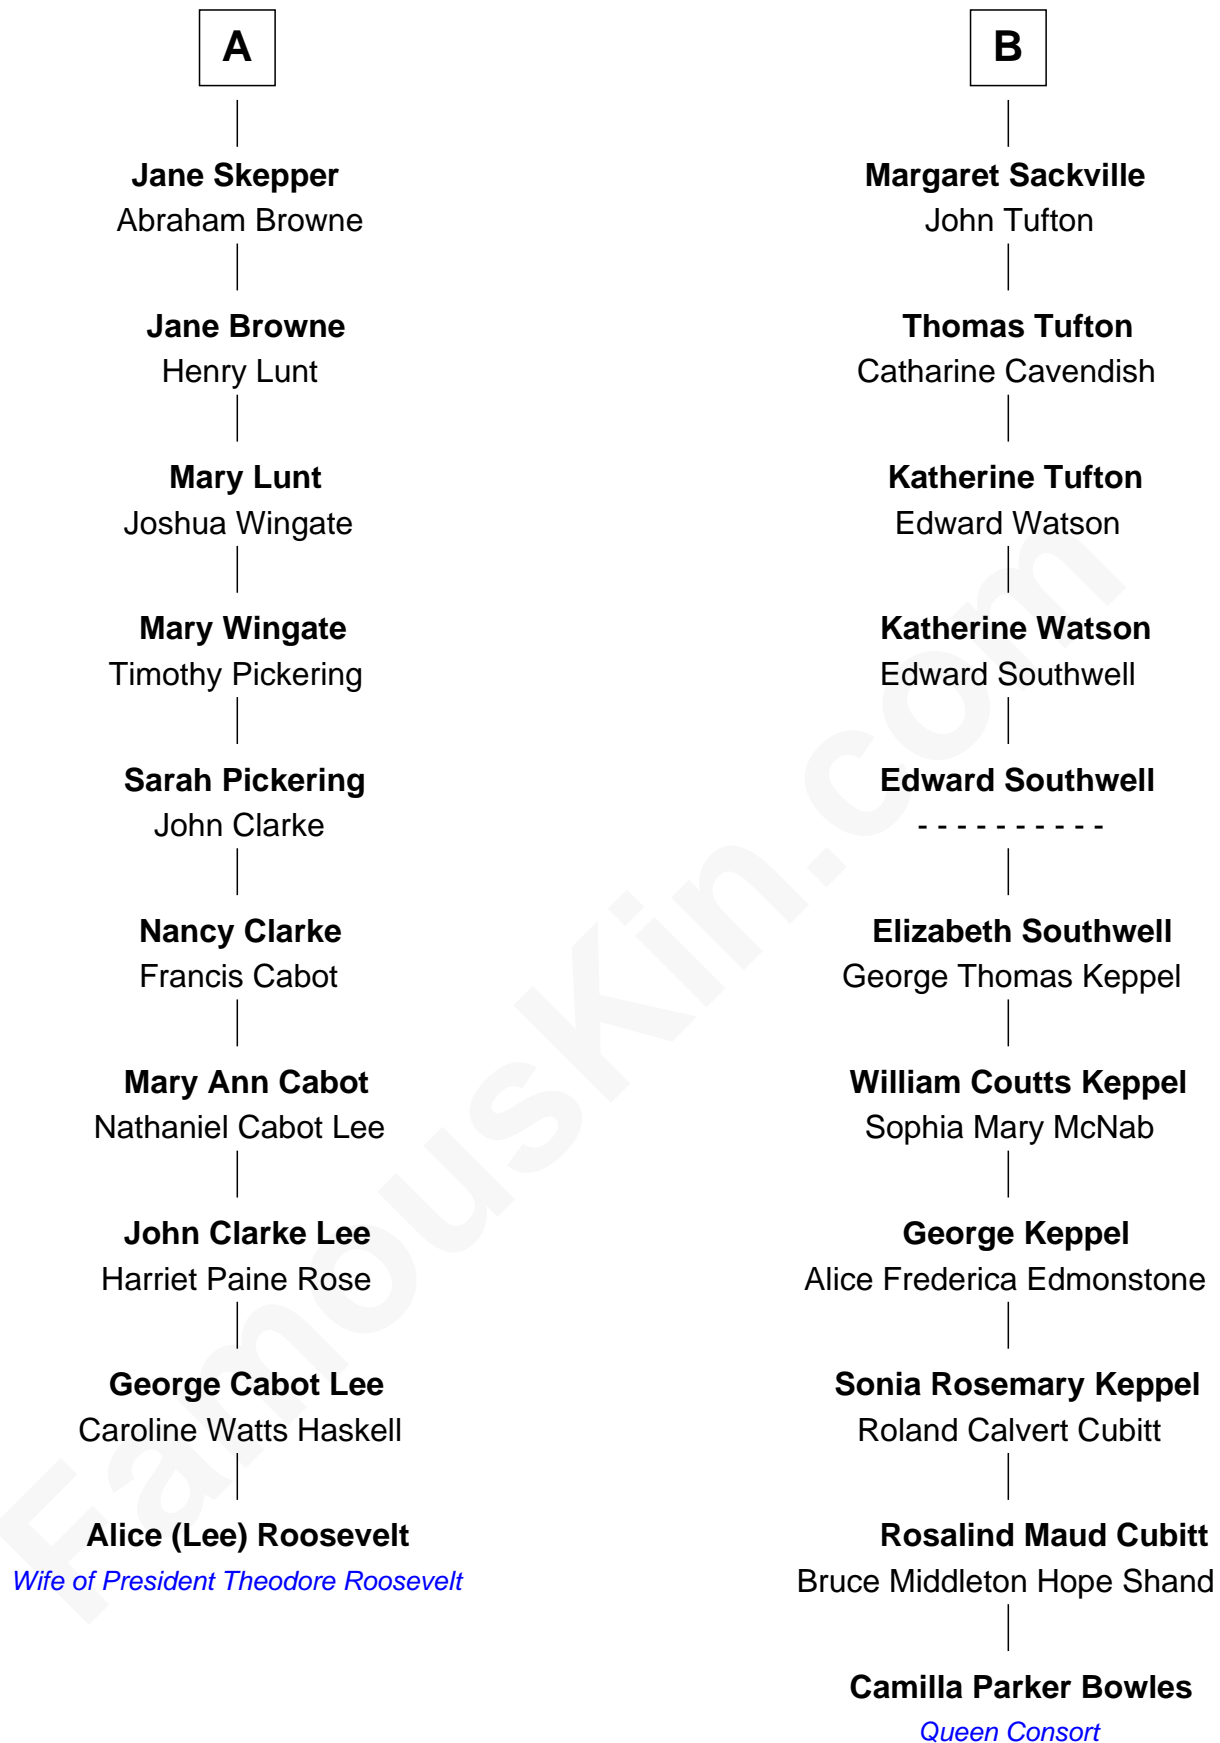

FamousKin.com

Relationship Chart of

Alice (Lee) Roosevelt

First Wife of President Theodore Roosevelt

16th cousin 1 time removed of

Camilla Parker Bowles

Queen Consort of the United Kingdom

Sir John Clifford

Elizabeth Percy

Mary Clifford
Sir Philip Wentworth

Elizabeth Wentworth
Sir Martin de la See

Joan de la See
Sir Piers Hildyard

Isabel Hildyard
Ralph Legard

Joan Ledgard
Richard Skepper

Edward Skepper
Mary Robinson

Ann Clifford
Richard Sackville

B

Camilla Parker Bowles photo by [Agência Brasil](#) [\(CC BY 3.0 BRAZIL\)](#)