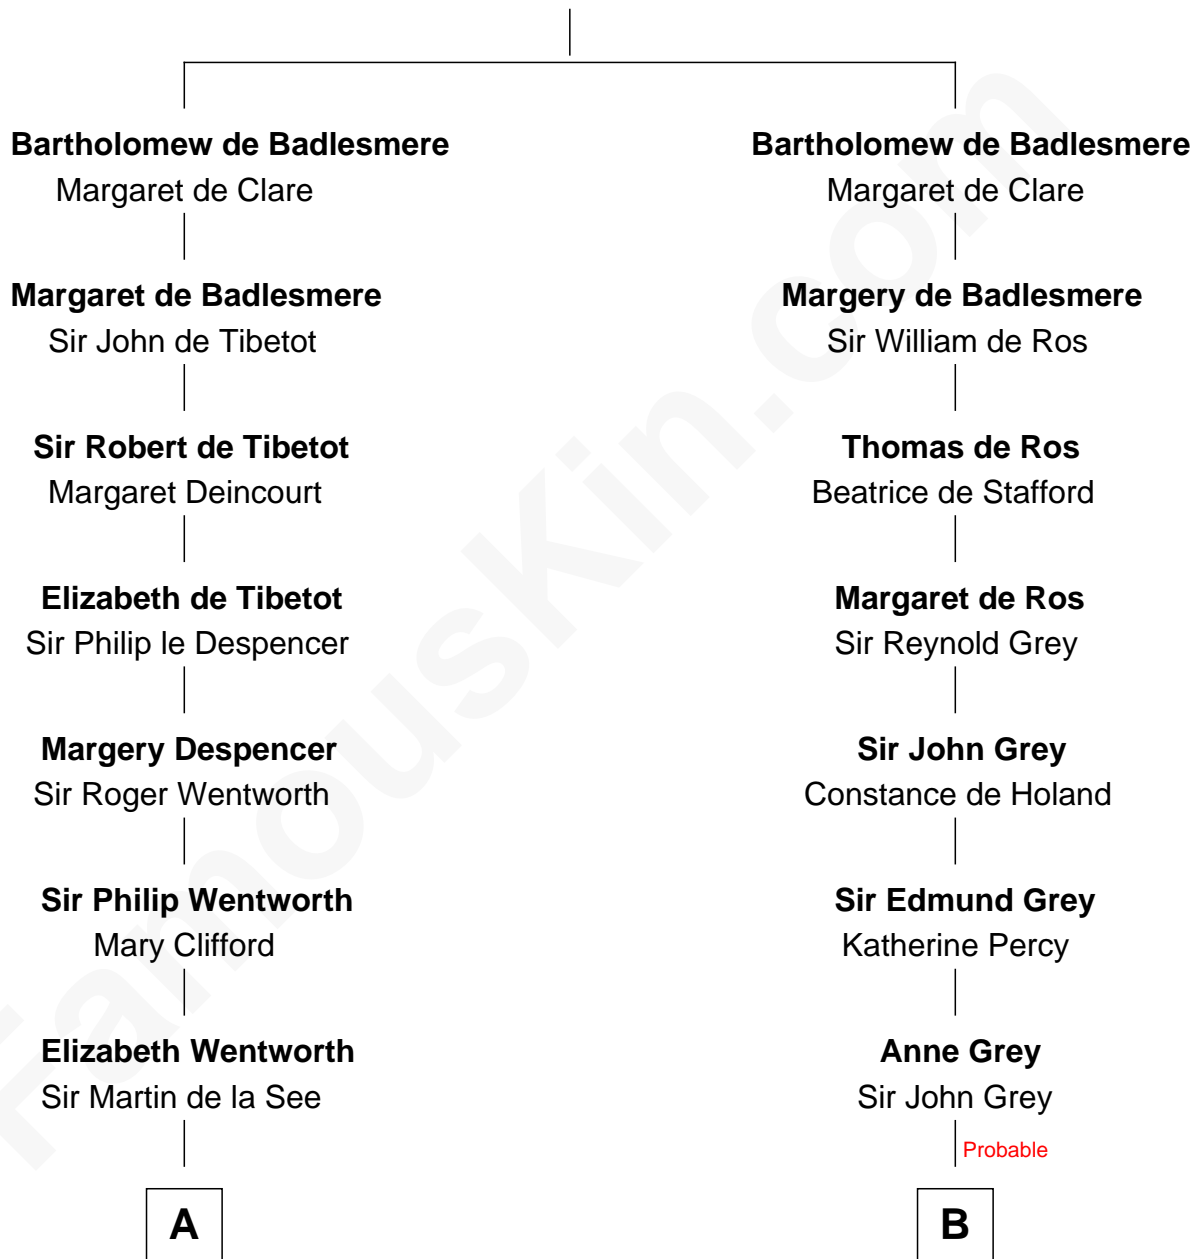

## Relationship Chart of

### Alice (Lee) Roosevelt

*First Wife of President Theodore Roosevelt*

21st cousin of

**Raquel Welch**  
*Movie Actress*

**Gunselm de Badlesmere**

**C**

**Nancy Clarke**  
Francis Cabot

**Mary Ann Cabot**  
Nathaniel Cabot Lee

**John Clarke Lee**  
Harriet Paine Rose

**George Cabot Lee**  
Caroline Watts Haskell

**Alice (Lee) Roosevelt**  
*Wife of President Theodore Roosevelt*

**D**

**Hannah Kent Robinson**  
Elbridge Gerry Hall

**Justin Smith Hall**  
Sarah Mehitable Stanford

**Emery Stanford Hall**  
Clara Louise Adams

**Josephine Sarah Hall**  
Armando Carlos Tejada

**Raquel Welch**  
*aka Raquel Welch*