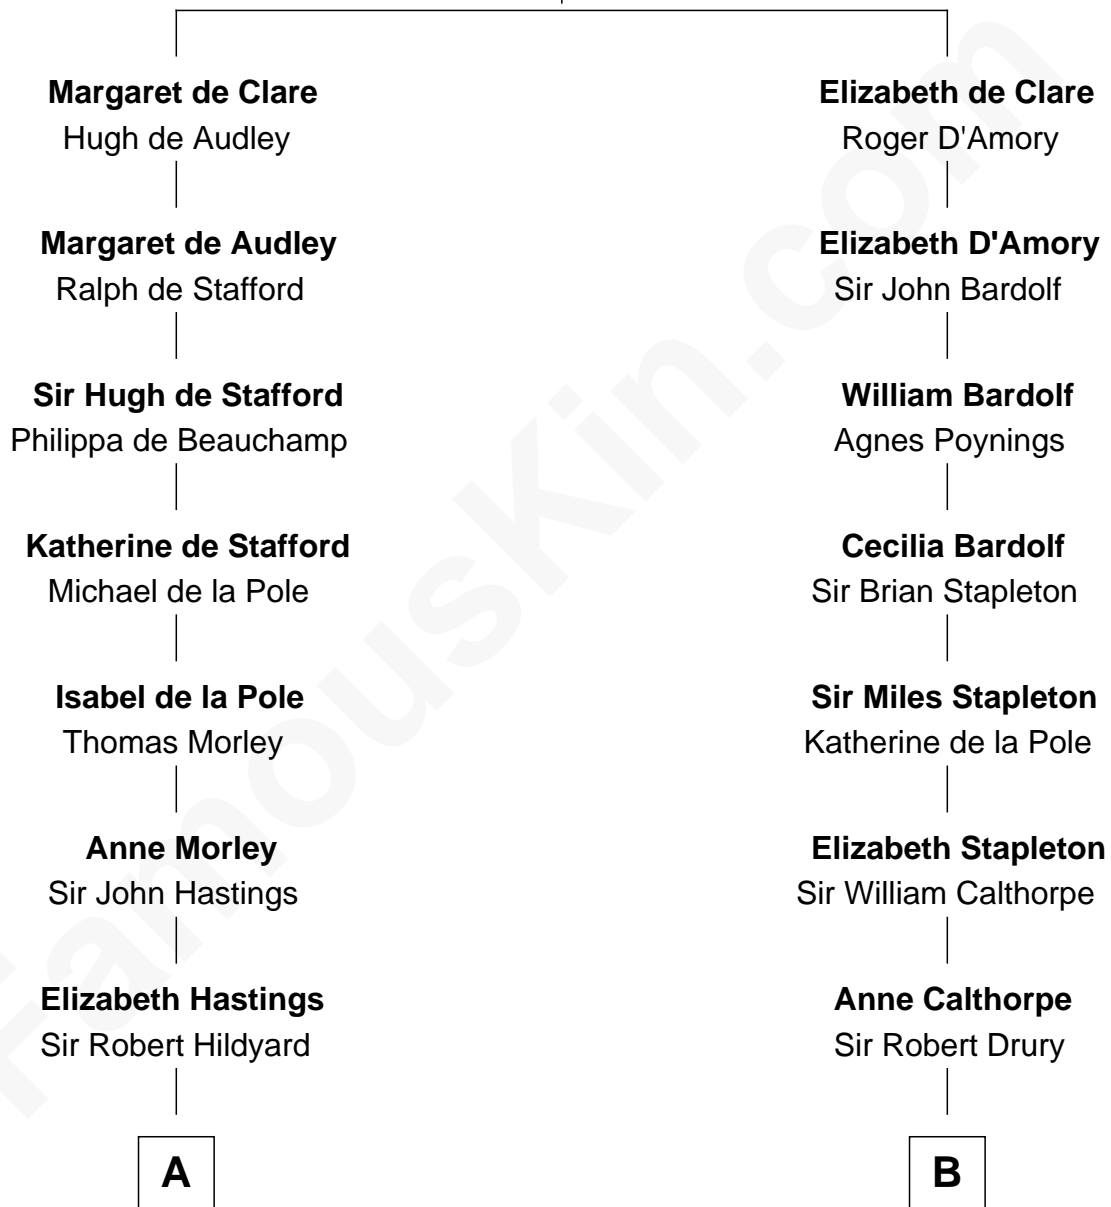

FamousKin.com

Relationship Chart of

Alice (Lee) Roosevelt

First Wife of President Theodore Roosevelt

20th cousin 1 time removed of

Jesse James

Outlaw, Bank Robber, Murderer

Sir Gilbert de Clare

Joan of Acre

C

Nancy Clarke

Francis Cabot

Mary Ann Cabot

Nathaniel Cabot Lee

John Clarke Lee

Harriet Paine Rose

James Cole

Zerelda Elizabeth Cole

Robert Sallee James

Jesse James

Outlaw, Bank Robber, Murderer