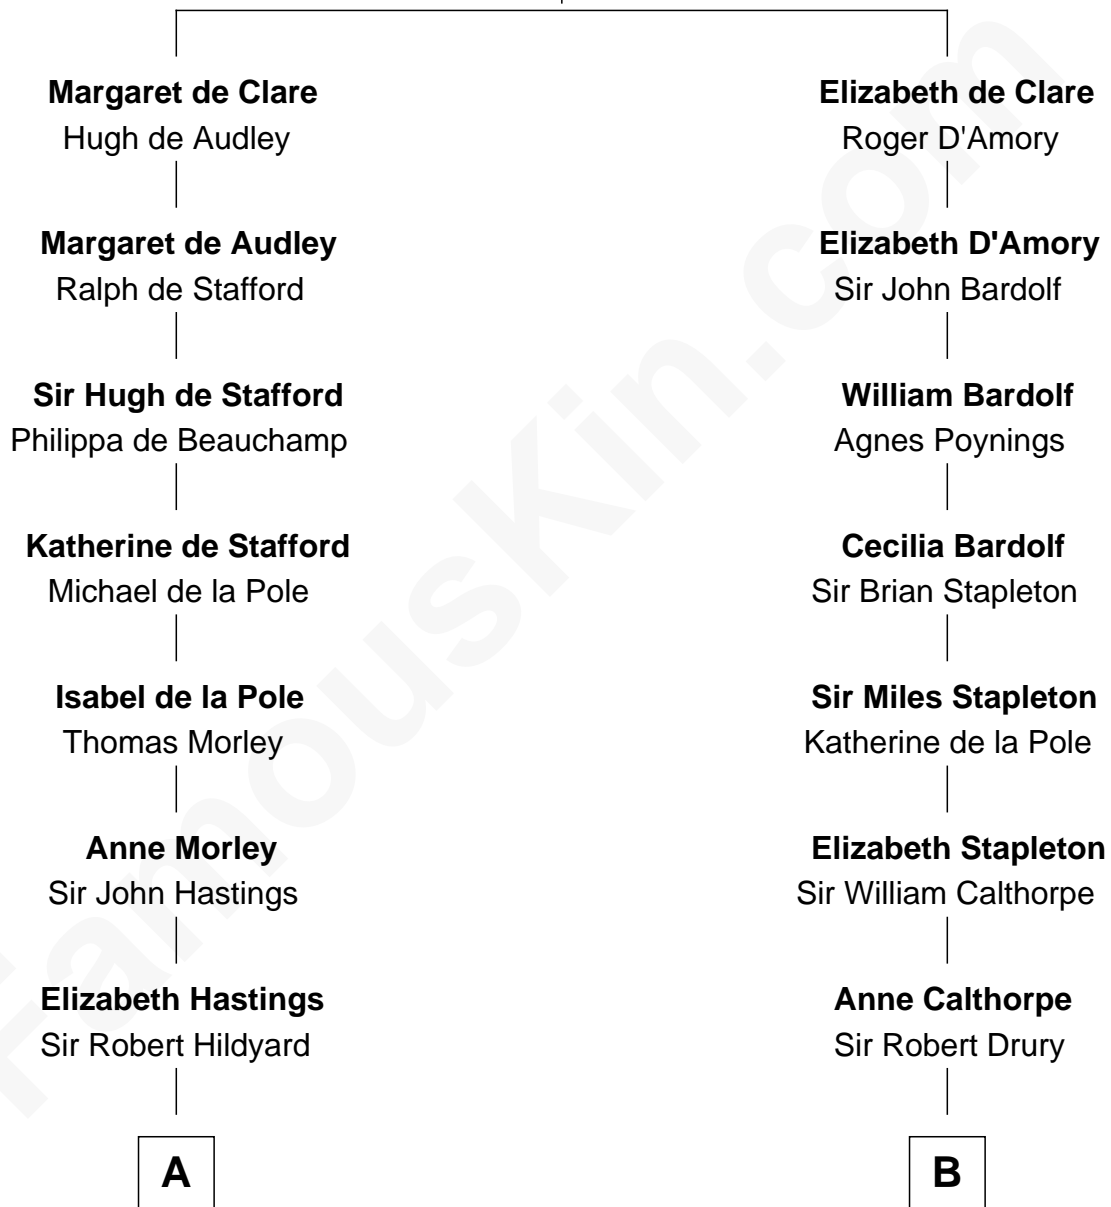

FamousKin.com

Relationship Chart of

Alice (Lee) Roosevelt

First Wife of President Theodore Roosevelt

20th cousin 1 time removed of

Vachel Lindsay
American Poet

Sir Gilbert de Clare
Joan of Acre

C

Nancy Clarke
Francis Cabot

Mary Ann Cabot
Nathaniel Cabot Lee

John Clarke Lee
Harriet Paine Rose

George Cabot Lee
Caroline Watts Haskell

Alice (Lee) Roosevelt
Wife of President Theodore Roosevelt

D

Vachel Lindsay
Mary Anna Quisenberry