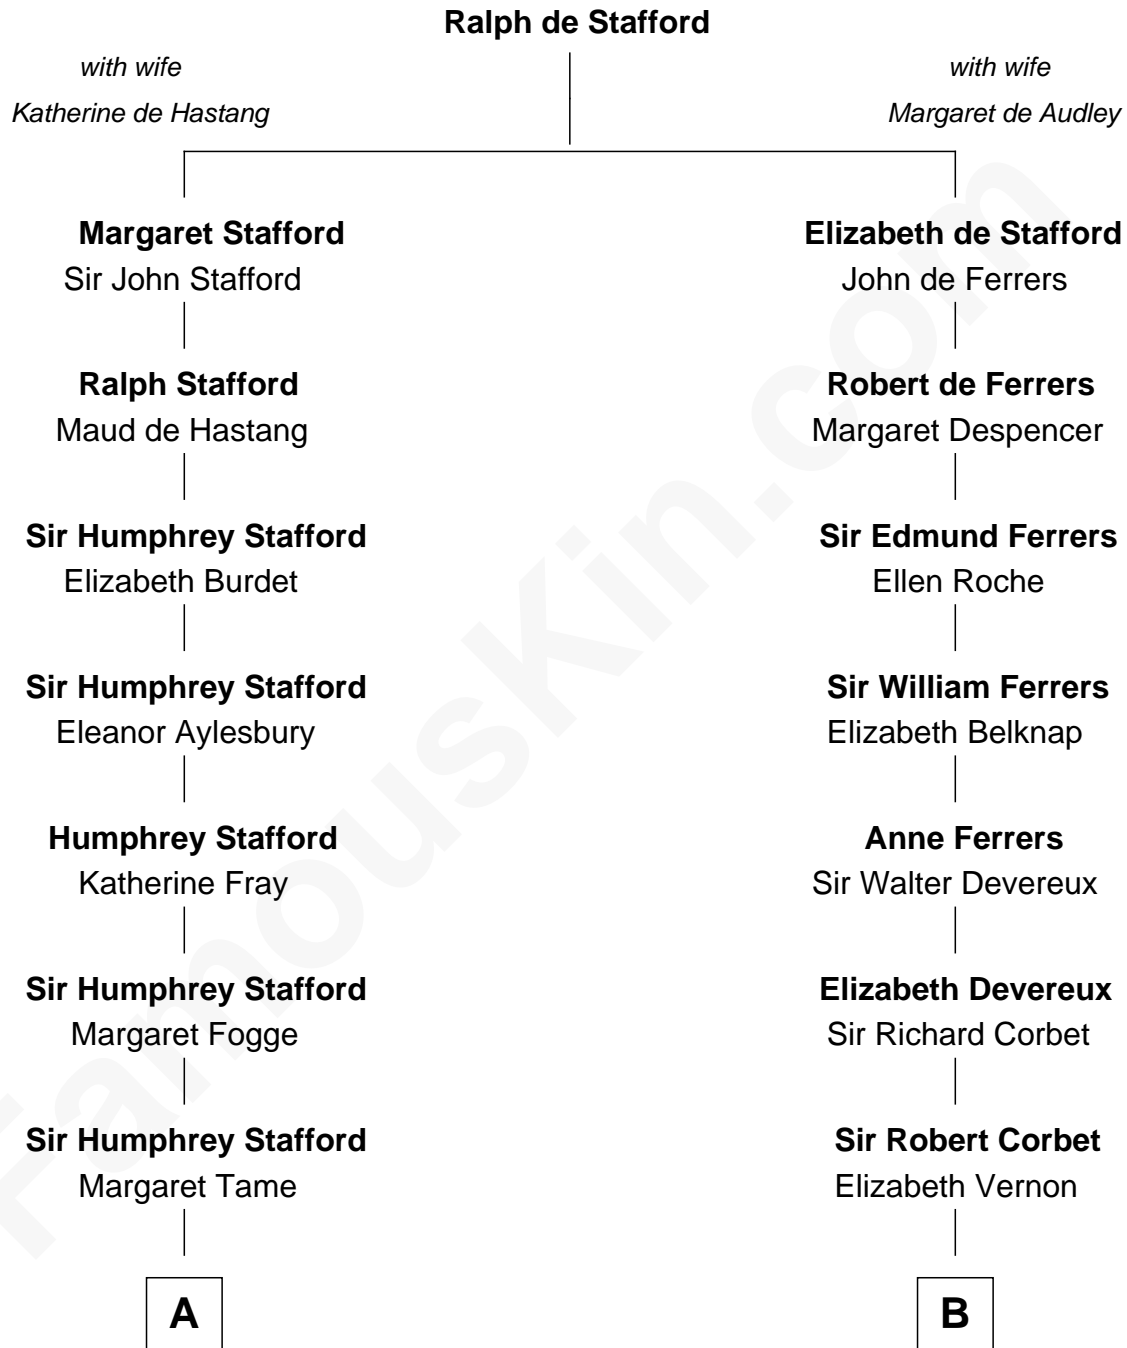

FamousKin.com

Relationship Chart of

Alice (Lee) Roosevelt

First Wife of President Theodore Roosevelt

18th cousin of

Grover Cleveland

22nd and 24th U.S. President

C

Caroline Watts Haskell

George Cabot Lee

Alice (Lee) Roosevelt

Wife of President Theodore Roosevelt

D

Rev. Richard Falley Cleveland

Ann Neal

Grover Cleveland

22nd and 24th U.S. President

FamousKin.com