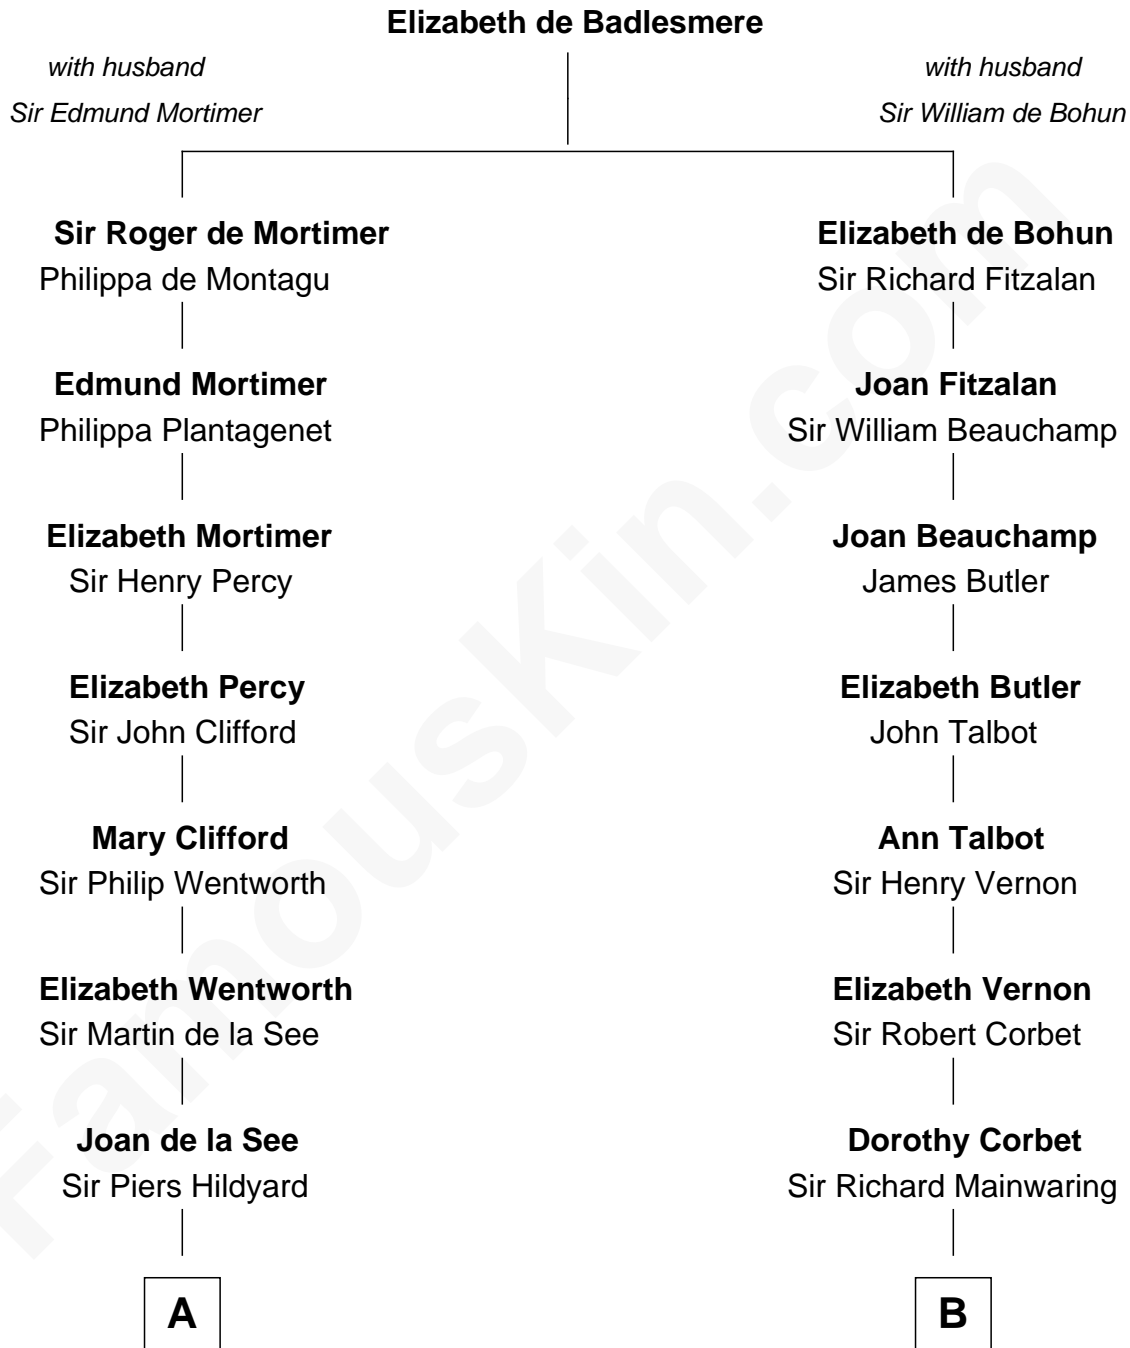

FamousKin.com

Relationship Chart of

Alice (Lee) Roosevelt

First Wife of President Theodore Roosevelt

17th cousin 3 times removed of

Grover Cleveland

22nd and 24th U.S. President