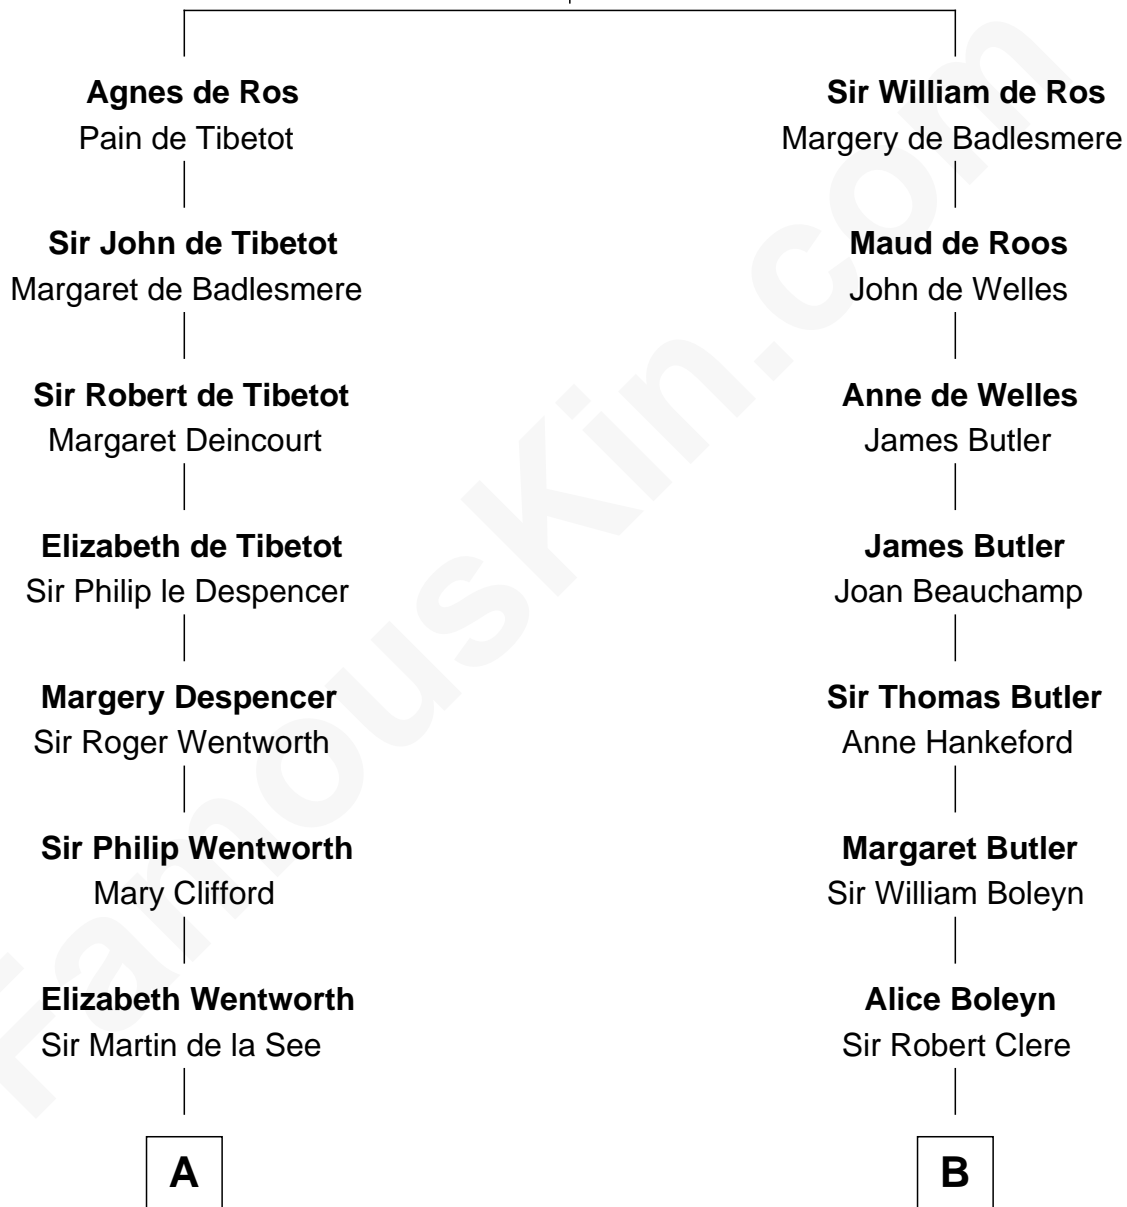

## Relationship Chart of

### Alice (Lee) Roosevelt

*First Wife of President Theodore Roosevelt*

21st cousin of

### Mamie (Doud) Eisenhower

*First Lady of President Dwight Eisenhower*

**William de Ros**  
Maude de Vaux

**C**

**Nancy Clarke**  
Francis Cabot

**Mary Ann Cabot**  
Nathaniel Cabot Lee

**John Clarke Lee**  
Harriet Paine Rose