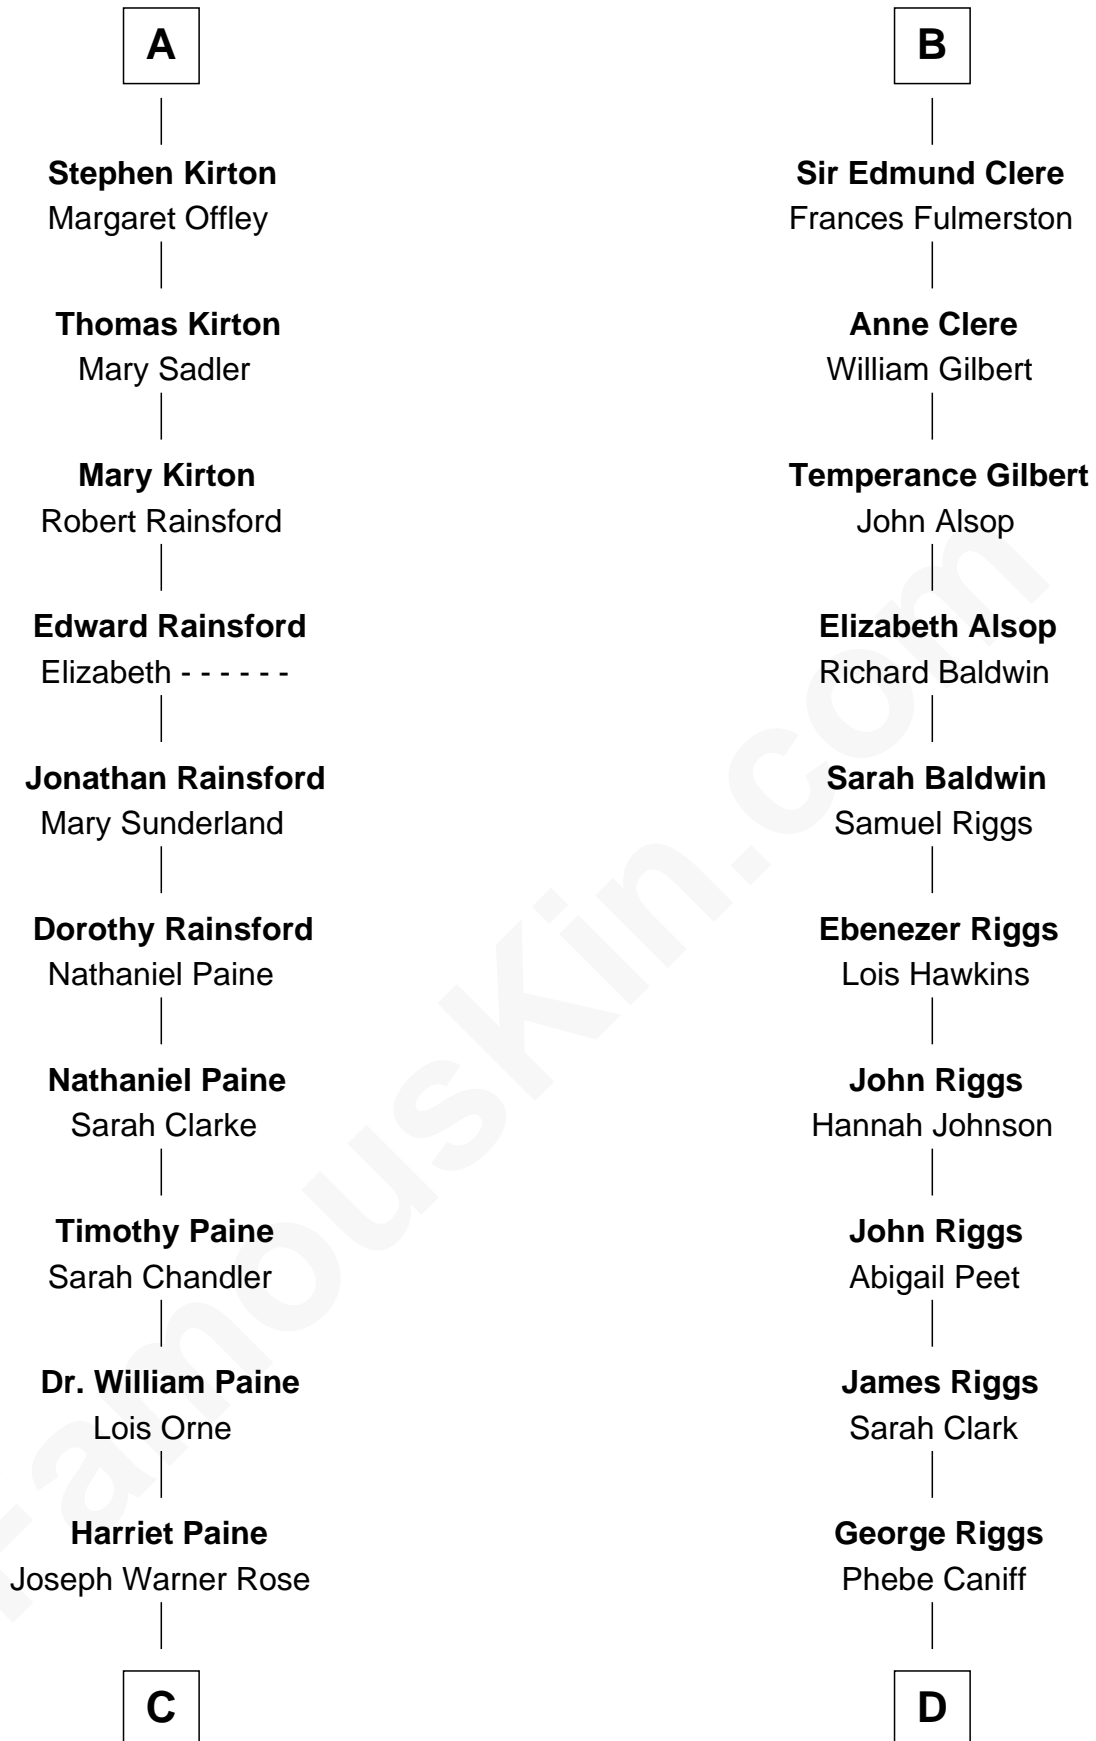

FamousKin.com

Relationship Chart of

Alice (Lee) Roosevelt

First Wife of President Theodore Roosevelt

19th cousin 1 time removed of

Mamie (Doud) Eisenhower

First Lady of President Dwight Eisenhower

C

Harriet Paine Rose

John Clarke Lee

George Cabot Lee

Caroline Watts Haskell

Alice (Lee) Roosevelt

Wife of President Theodore Roosevelt

D

Maria Riggs

Eli Doud

Royal Houghton Doud

Mary Cornelia Sheldon

John Sheldon Doud

Elivera Mathilda Carlson

Mamie (Doud) Eisenhower

First Lady of Dwight Eisenhower

FamousKin.com