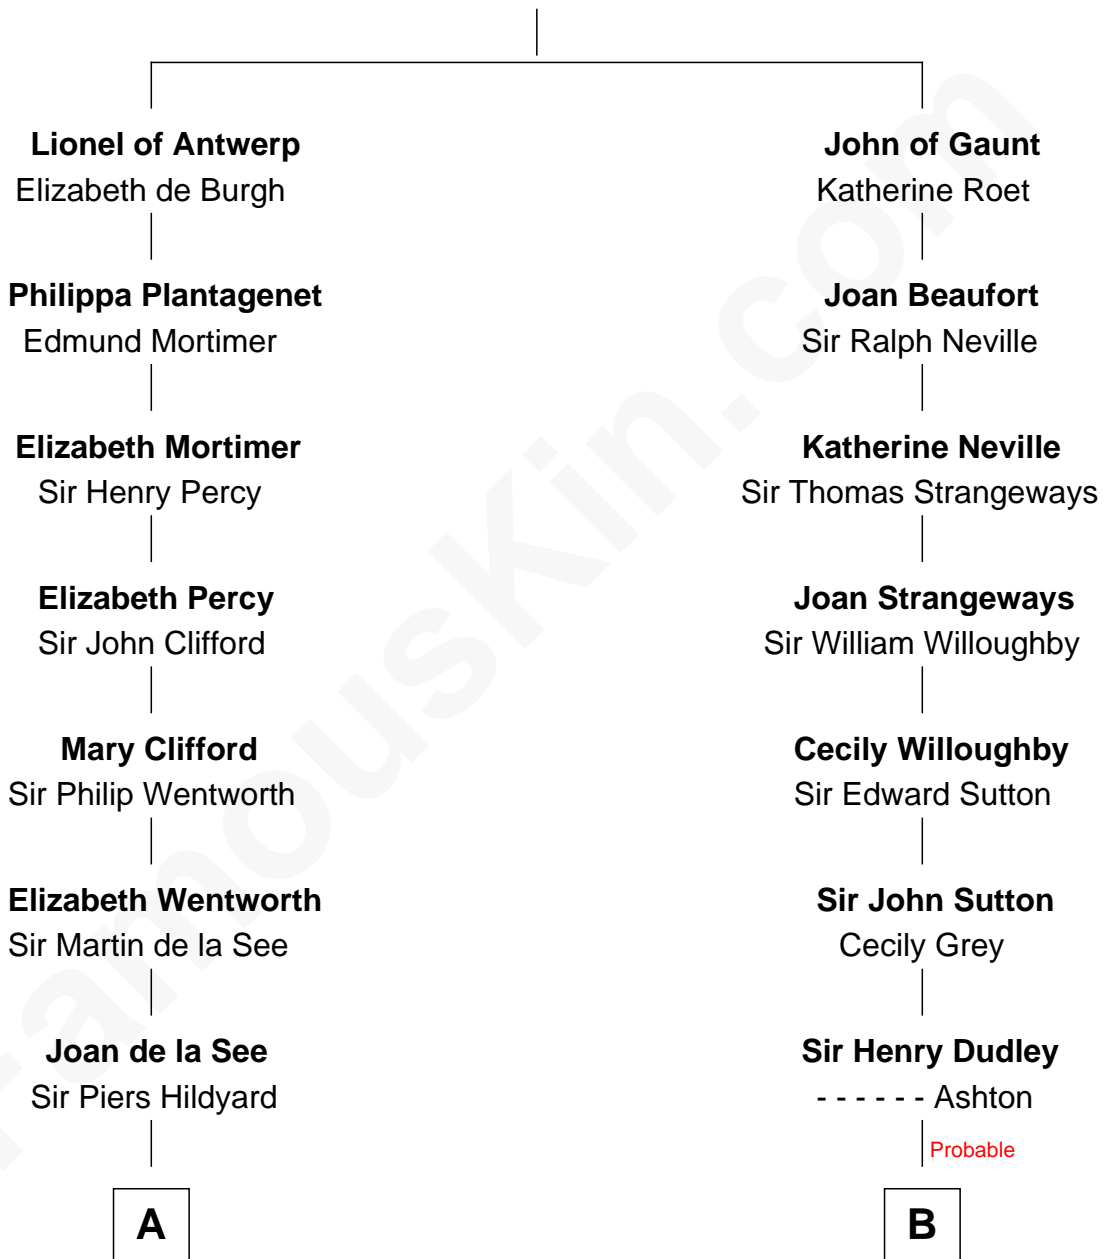

FamousKin.com

Relationship Chart of

Alice (Lee) Roosevelt

First Wife of President Theodore Roosevelt

19th cousin 1 time removed of

Herbert Hoover
31st U.S. President

Edward III, King of England
Philippa of Hainault

C

Mary Ann Cabot
Nathaniel Cabot Lee

John Clarke Lee
Harriet Paine Rose

George Cabot Lee
Caroline Watts Haskell

Alice (Lee) Roosevelt
Wife of President Theodore Roosevelt

D

Theodore Minthorn
Mary Wasley

Hulda Randall Minthorn
Jessie Clark Hoover