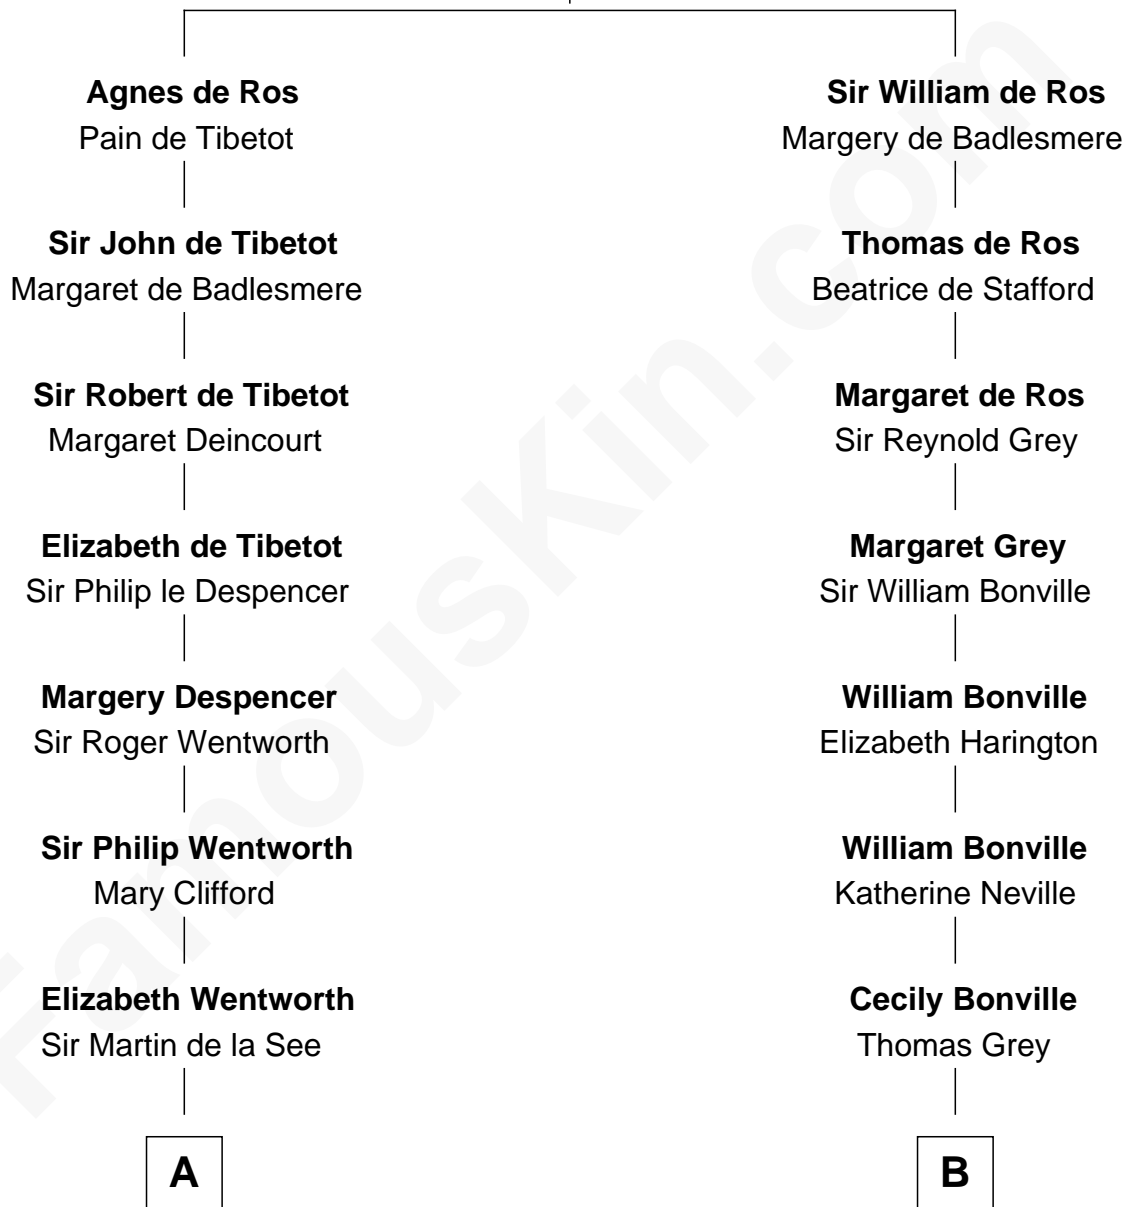

## Relationship Chart of

### Alice (Lee) Roosevelt

*First Wife of President Theodore Roosevelt*

21st cousin of

**Herbert Hoover**  
*31st U.S. President*

**William de Ros**  
Maude de Vaux

**C**

**Nancy Clarke**

Francis Cabot

**Mary Ann Cabot**

Nathaniel Cabot Lee

**John Clarke Lee**

Harriet Paine Rose

**George Cabot Lee**

Caroline Watts Haskell

**Alice (Lee) Roosevelt**

*Wife of President Theodore Roosevelt*

**D**

**Endymia Winn**

Thomas Sherwood

**Lucinda Sherwood**

John Minthorn

**Theodore Minthorn**

Mary Wasley

**Hulda Randall Minthorn**