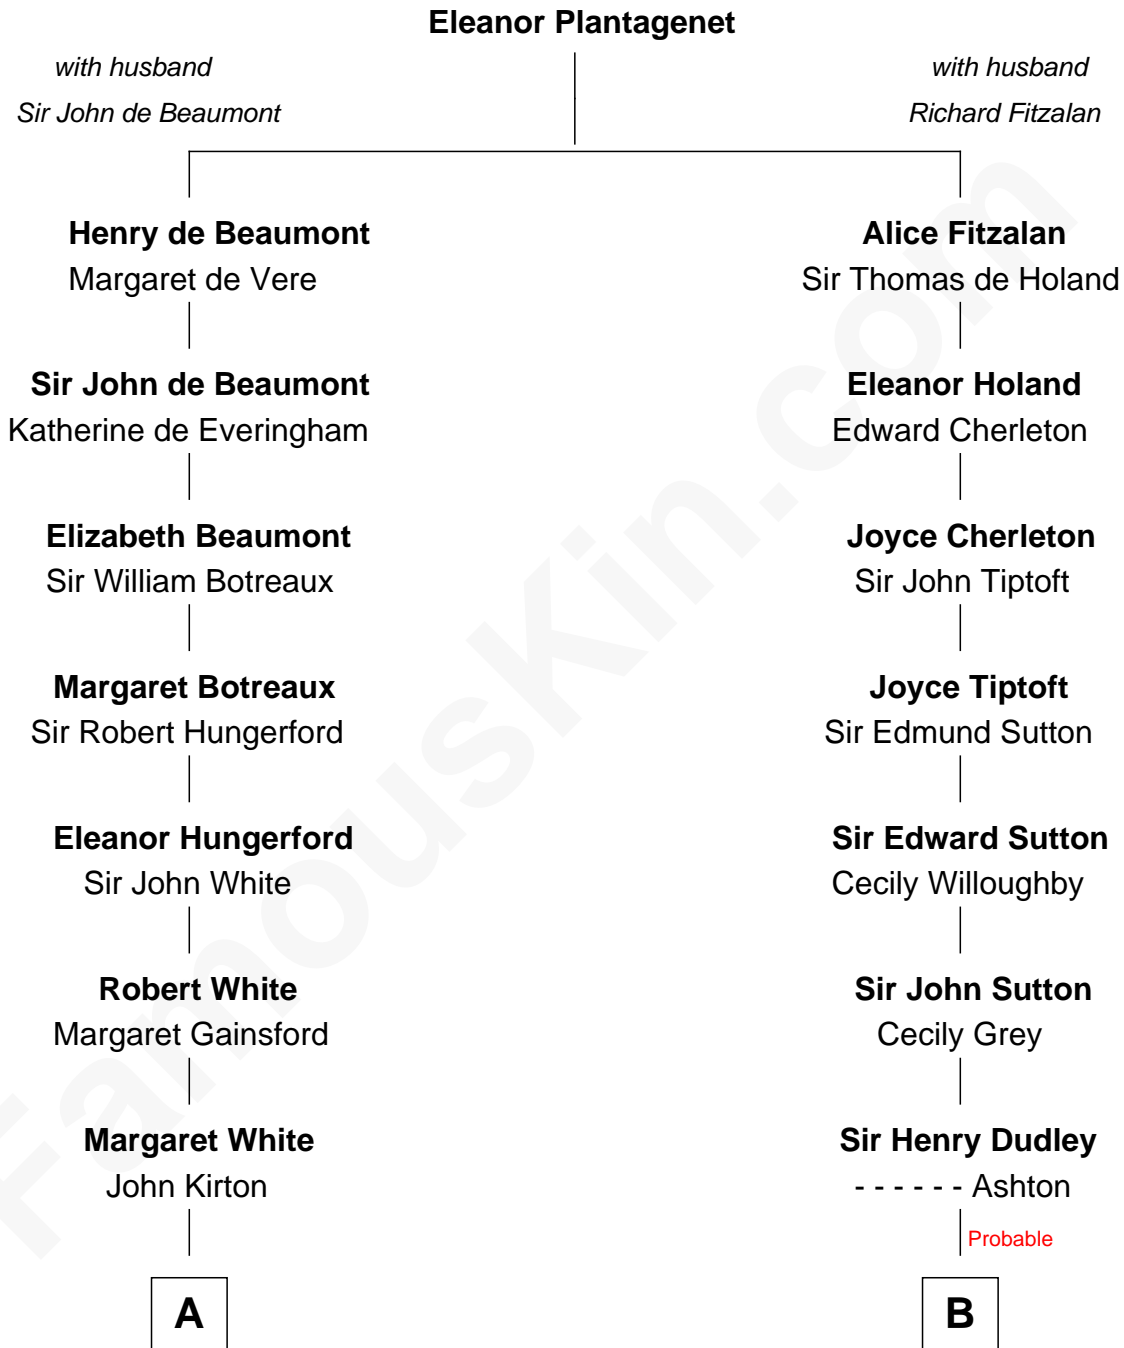

# FamousKin.com

## Relationship Chart of

### Alice (Lee) Roosevelt

*First Wife of President Theodore Roosevelt*

19th cousin of

**Herbert Hoover**  
*31st U.S. President*

**C**

**Harriet Paine Rose**

John Clarke Lee

**George Cabot Lee**