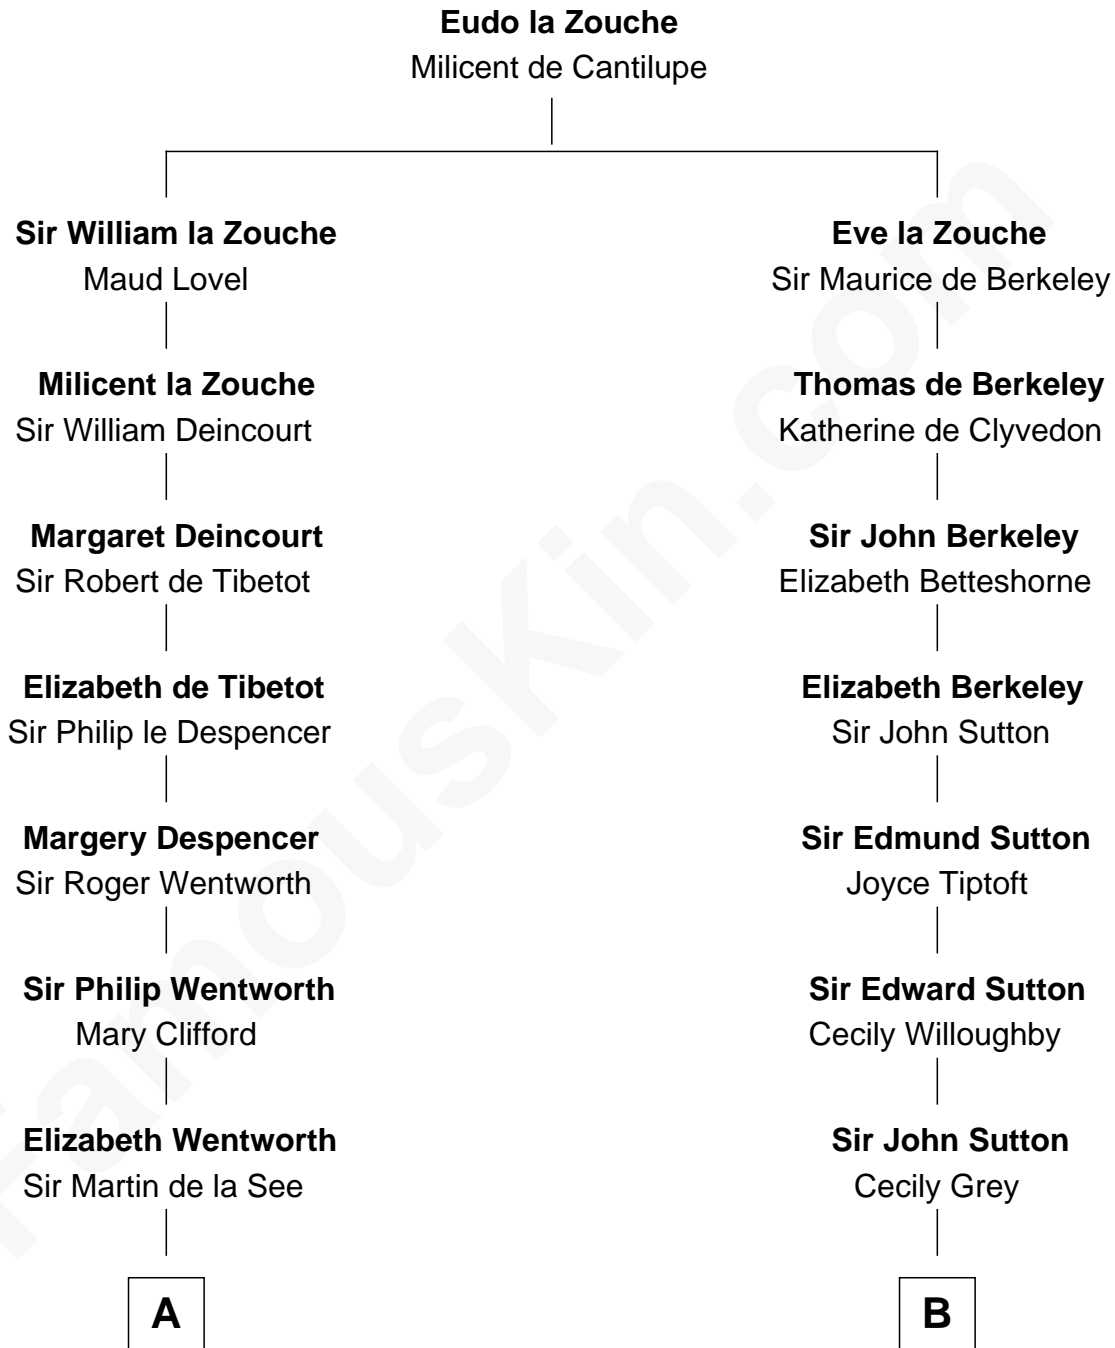

FamousKin.com

Relationship Chart of

Alice (Lee) Roosevelt

First Wife of President Theodore Roosevelt

20th cousin 1 time removed of

Herbert Hoover

31st U.S. President

C

Nancy Clarke
Francis Cabot

Mary Ann Cabot
Nathaniel Cabot Lee

John Clarke Lee
Harriet Paine Rose

George Cabot Lee
Caroline Watts Haskell

Alice (Lee) Roosevelt
Wife of President Theodore Roosevelt

D

Lucinda Sherwood
John Minthorn