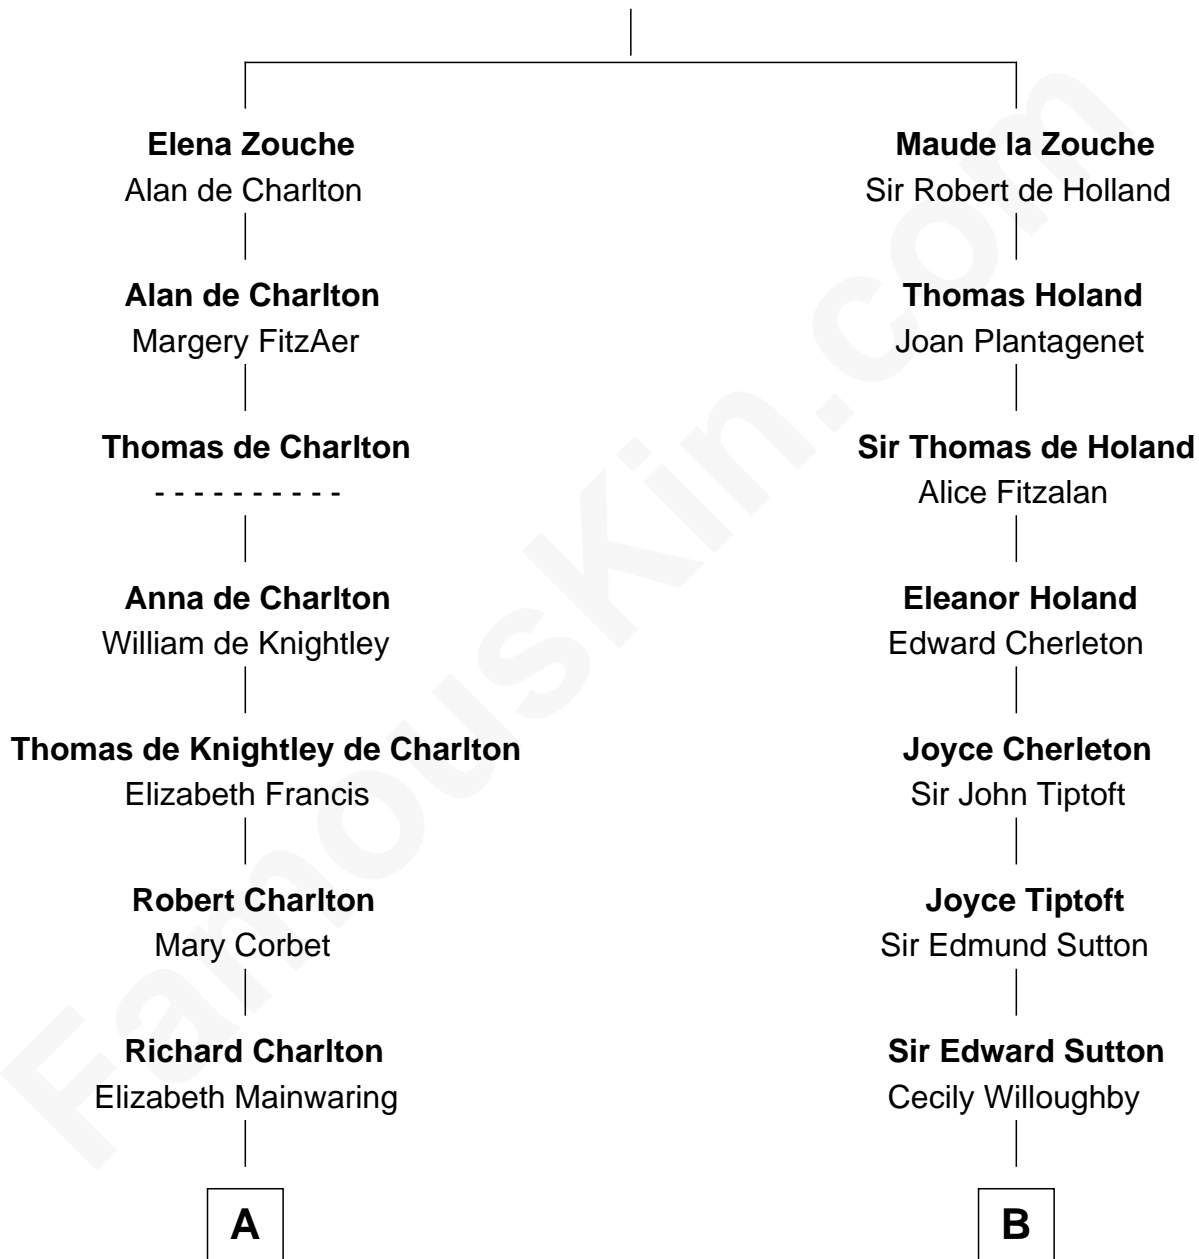

FamousKin.com

Relationship Chart of

Alice (Lee) Roosevelt

First Wife of President Theodore Roosevelt

20th cousin 1 time removed of

Herbert Hoover

31st U.S. President

Sir Alan la Zouche

Eleanor de Segrave

C

Nathaniel Cabot Lee

Mary Ann Cabot

John Clarke Lee

Harriet Paine Rose

George Cabot Lee

Caroline Watts Haskell

Alice (Lee) Roosevelt

Wife of President Theodore Roosevelt

D

Endymia Winn

Thomas Sherwood

Lucinda Sherwood

John Minthorn

Theodore Minthorn