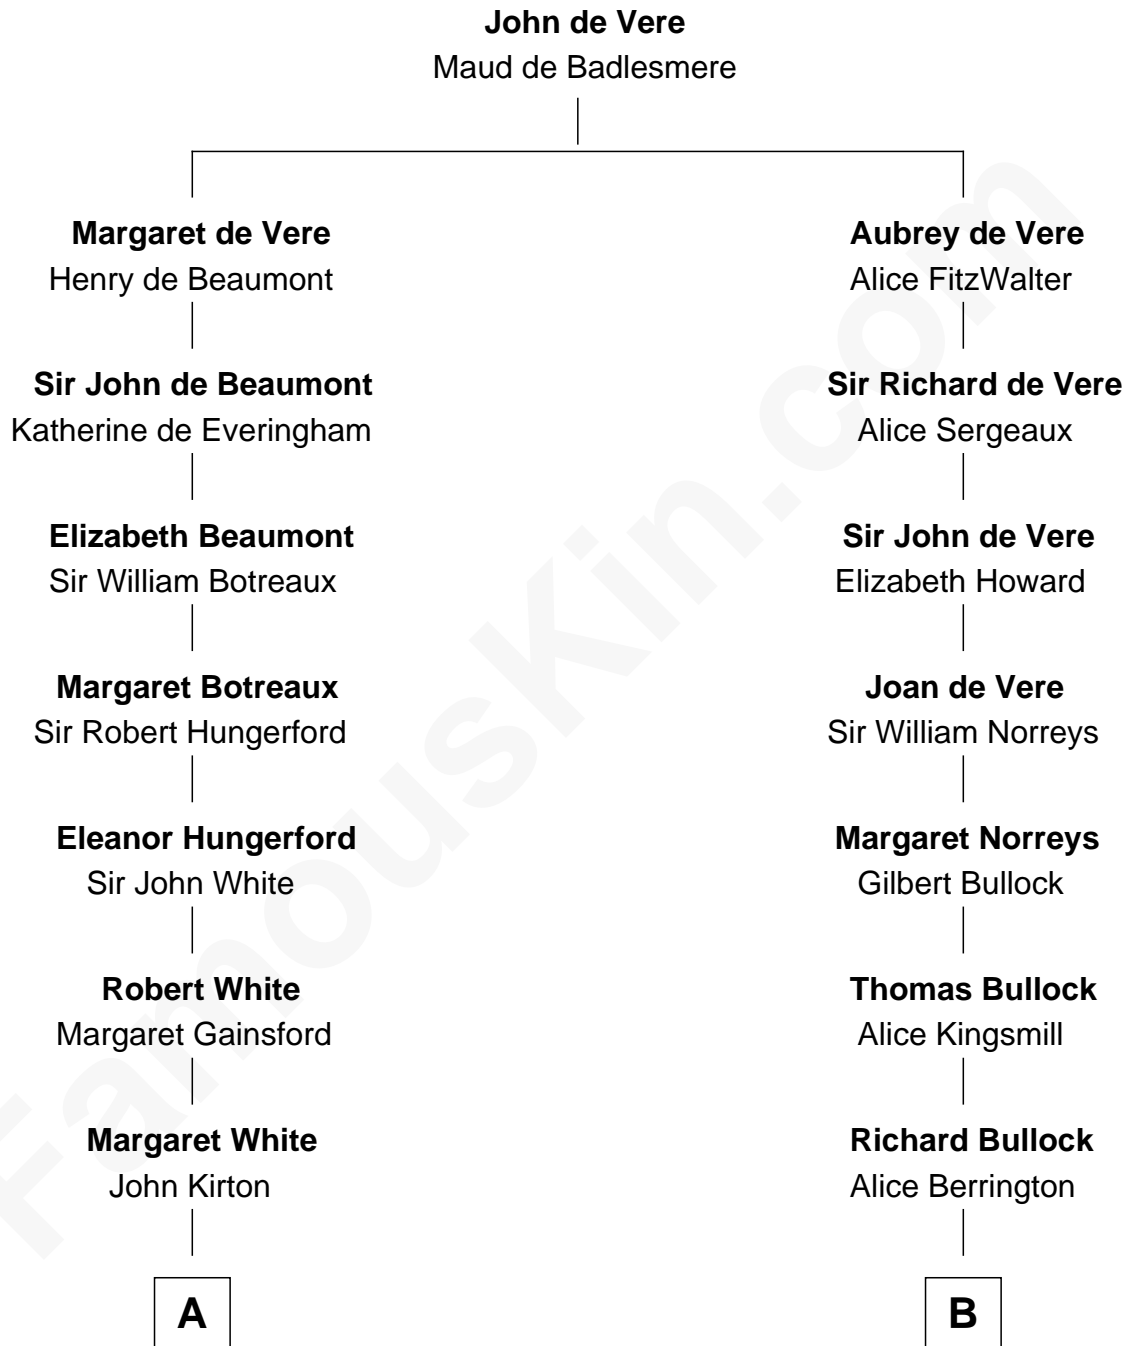

FamousKin.com

Relationship Chart of

Alice (Lee) Roosevelt

First Wife of President Theodore Roosevelt

18th cousin 1 time removed of

Lou (Henry) Hoover

First Lady of President Herbert Hoover

C

Harriet Paine Rose

John Clarke Lee

George Cabot Lee

Caroline Watts Haskell

Alice (Lee) Roosevelt

Wife of President Theodore Roosevelt

D

Florence Ida Weed