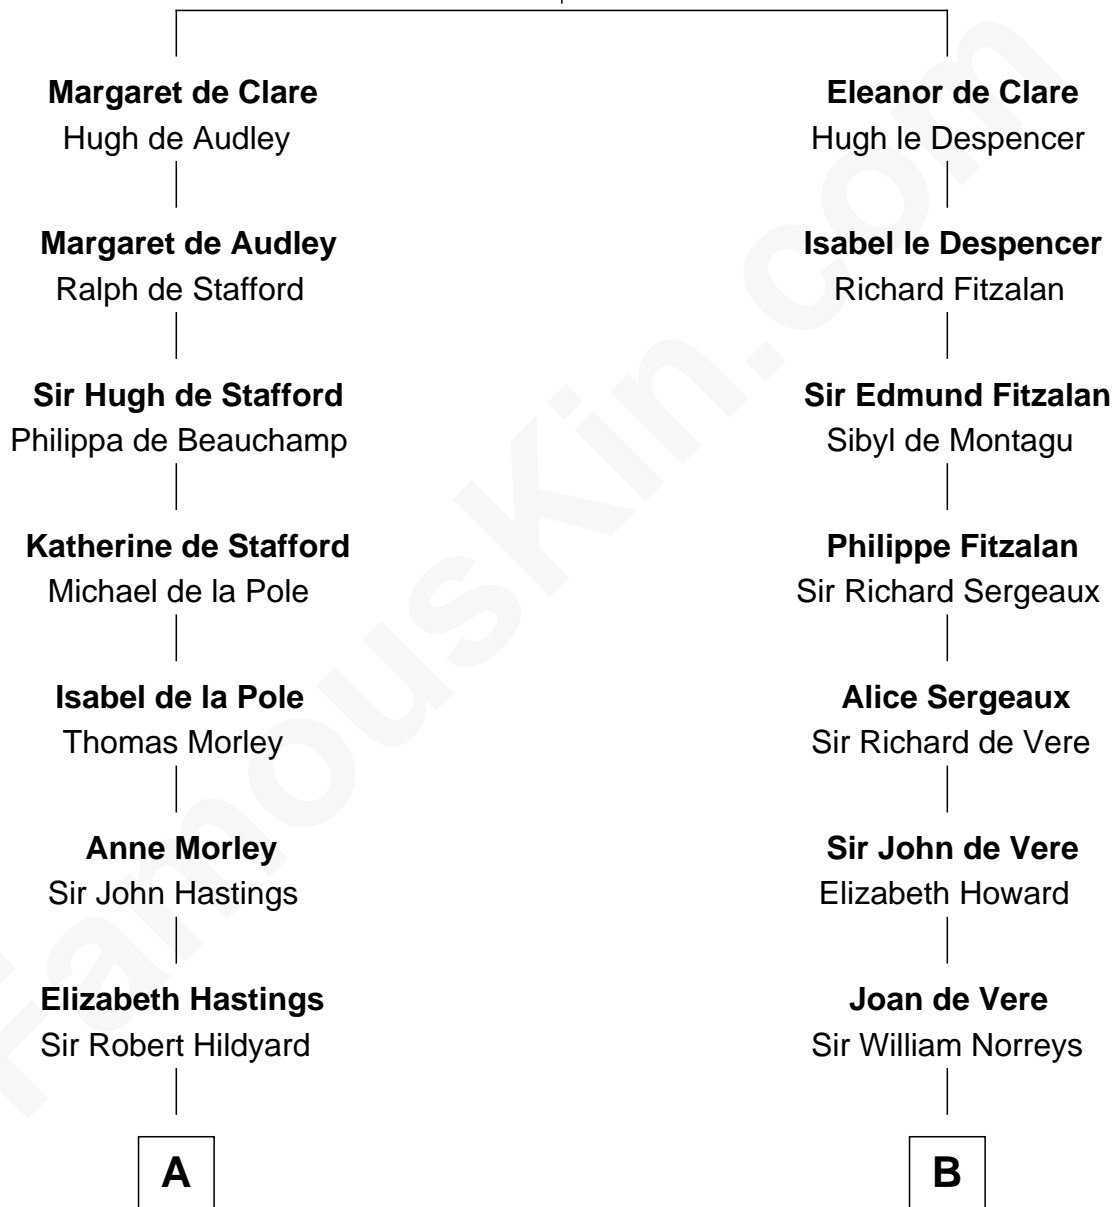

## Relationship Chart of

### Alice (Lee) Roosevelt

*First Wife of President Theodore Roosevelt*

21st cousin of

### Lou (Henry) Hoover

*First Lady of President Herbert Hoover*

**Sir Gilbert de Clare**

Joan of Acre

**C**

**Nancy Clarke**

Francis Cabot

**Mary Ann Cabot**