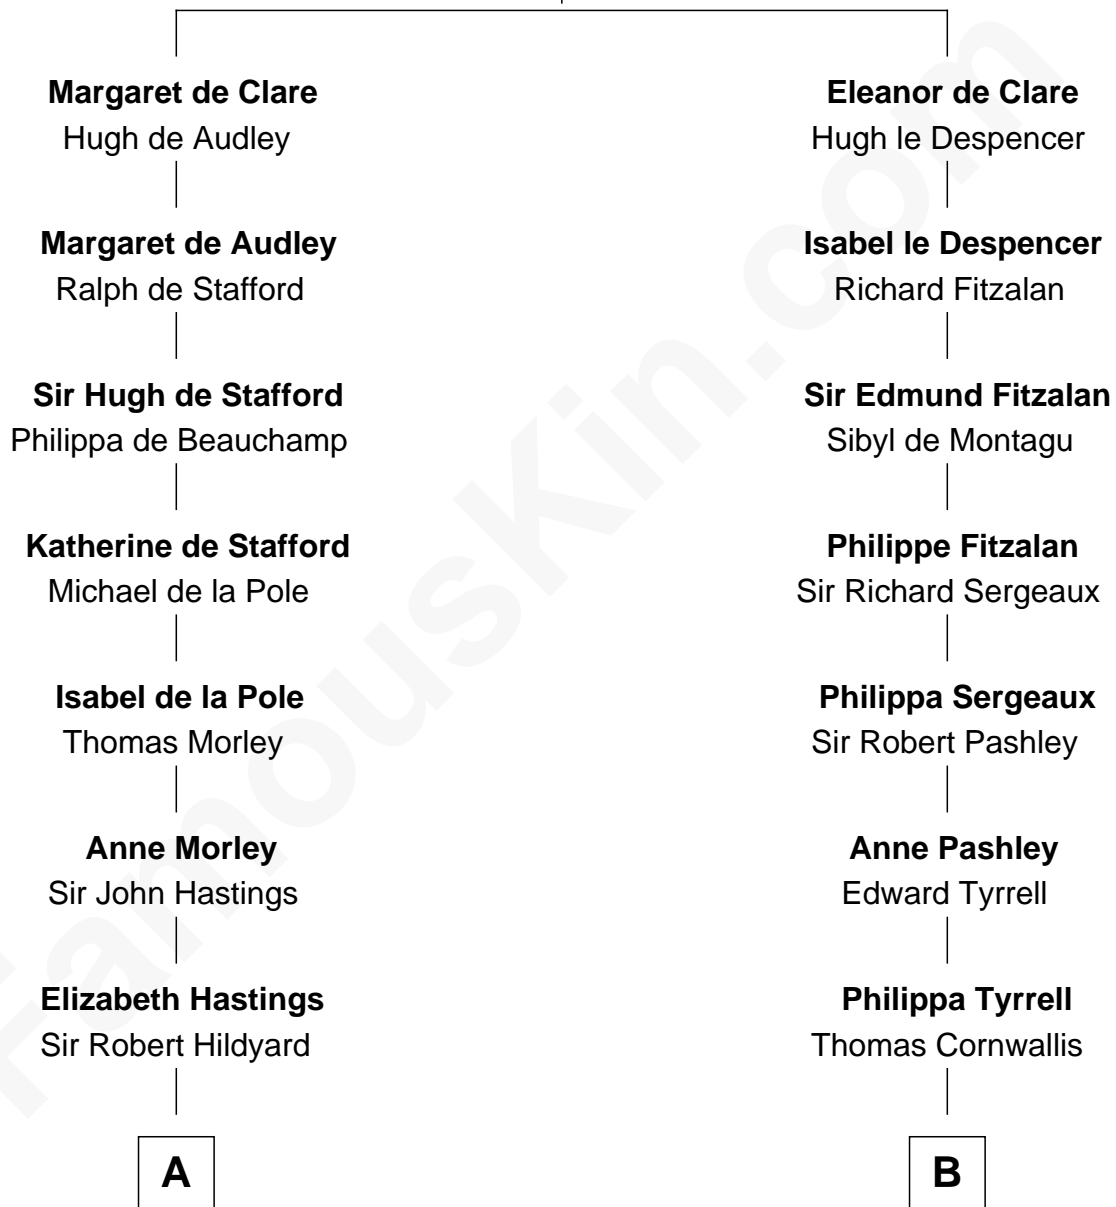

FamousKin.com

Relationship Chart of

Alice (Lee) Roosevelt

First Wife of President Theodore Roosevelt

20th cousin 1 time removed of

Ellen Louise (Axson) Wilson

First Lady of President Woodrow Wilson

Sir Gilbert de Clare

Joan of Acre

C

Nancy Clarke
Francis Cabot

Mary Ann Cabot
Nathaniel Cabot Lee

John Clarke Lee
Harriet Paine Rose

George Cabot Lee
Caroline Watts Haskell

Alice (Lee) Roosevelt
Wife of President Theodore Roosevelt

D

Isaac FitzRandolph
Eleanor Hunter

Rebecca Longstreet FitzRandolph
Rev. Isaac Stockton Keith Axson

Rev. Samuel Edward Axson
Margaret Jane Hoyt

Ellen Louise (Axson) Wilson
First Lady of Woodrow Wilson