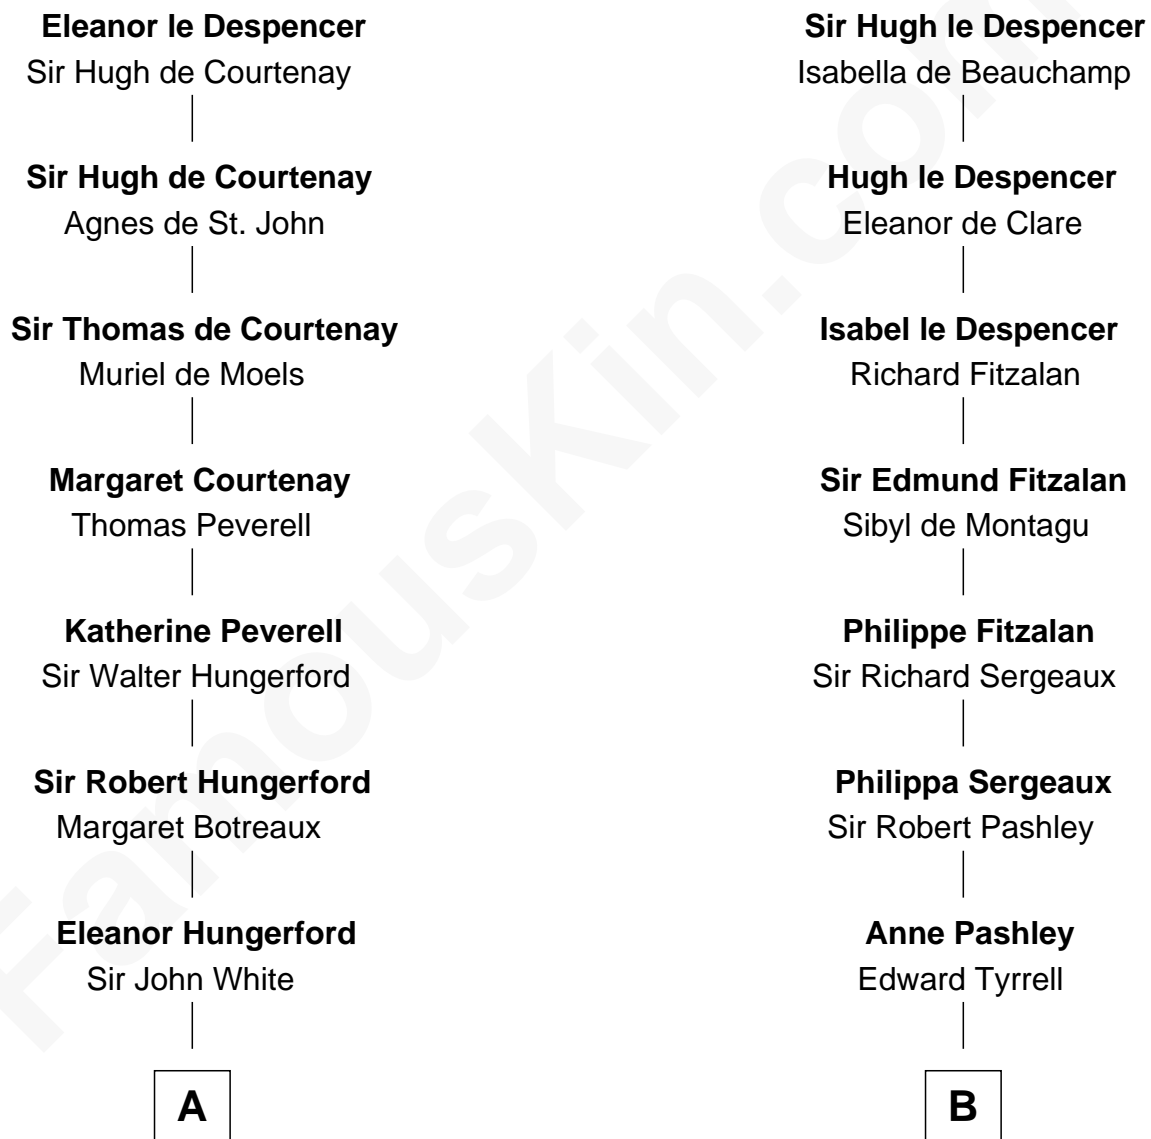

FamousKin.com
Relationship Chart of
Alice (Lee) Roosevelt

First Wife of President Theodore Roosevelt

21st cousin of

Ellen Louise (Axson) Wilson

First Lady of President Woodrow Wilson

Sir Hugh le Despencer

Aveline Basset

C

Dr. William Paine

Lois Orne

Harriet Paine

Joseph Warner Rose

Harriet Paine Rose

John Clarke Lee

George Cabot Lee

Caroline Watts Haskell

Alice (Lee) Roosevelt

Wife of President Theodore Roosevelt

D

Deliverance Coward

James FitzRandolph

Isaac FitzRandolph

Eleanor Hunter