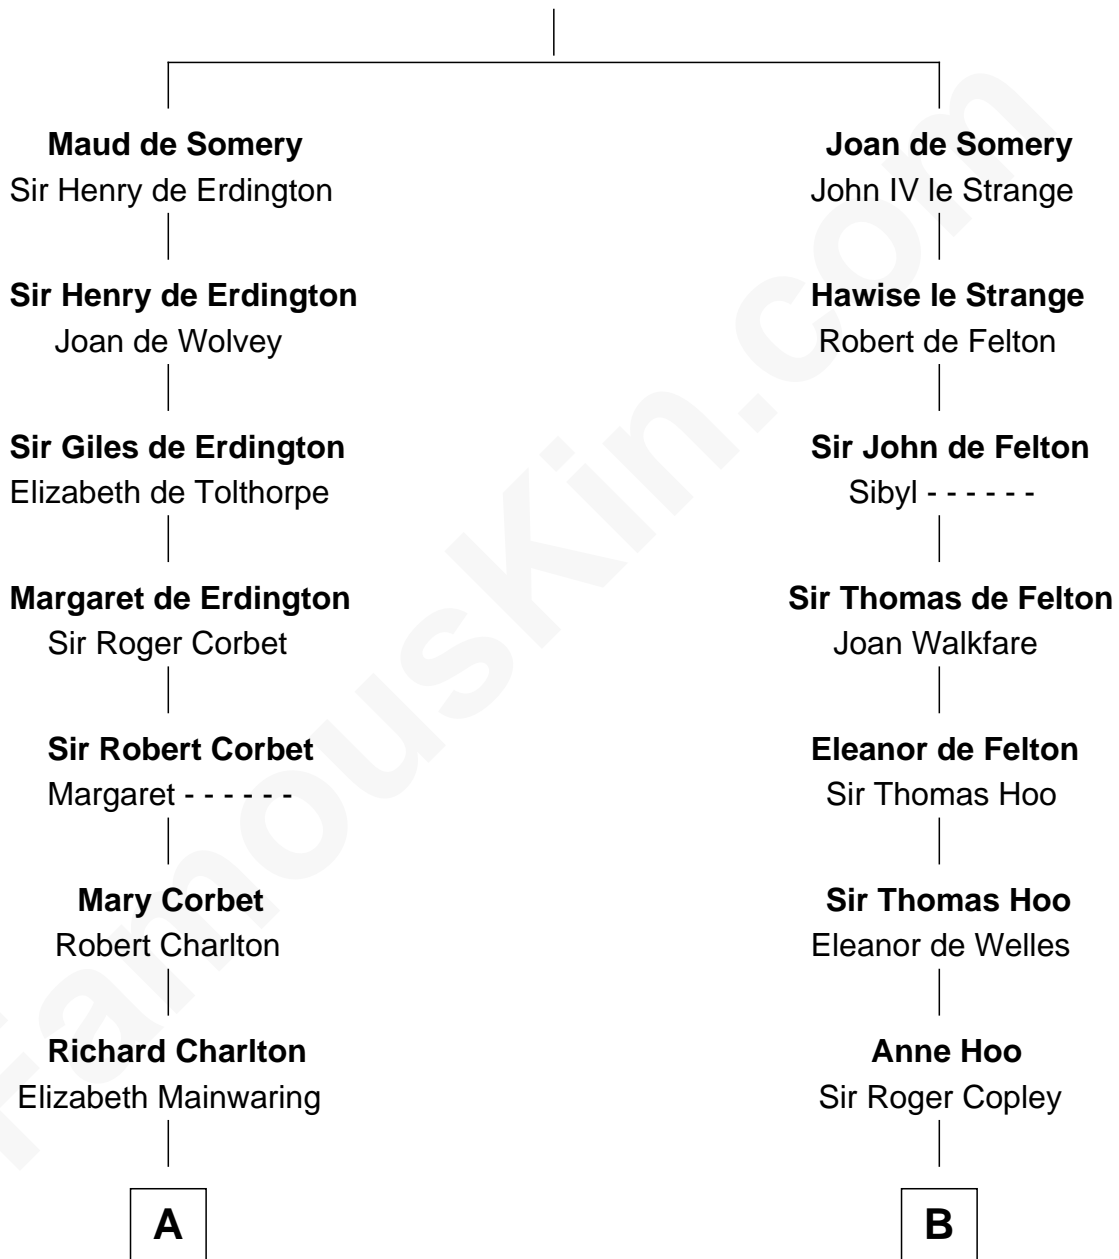

Sir Roger de Somery

Nichole d'Aubenev