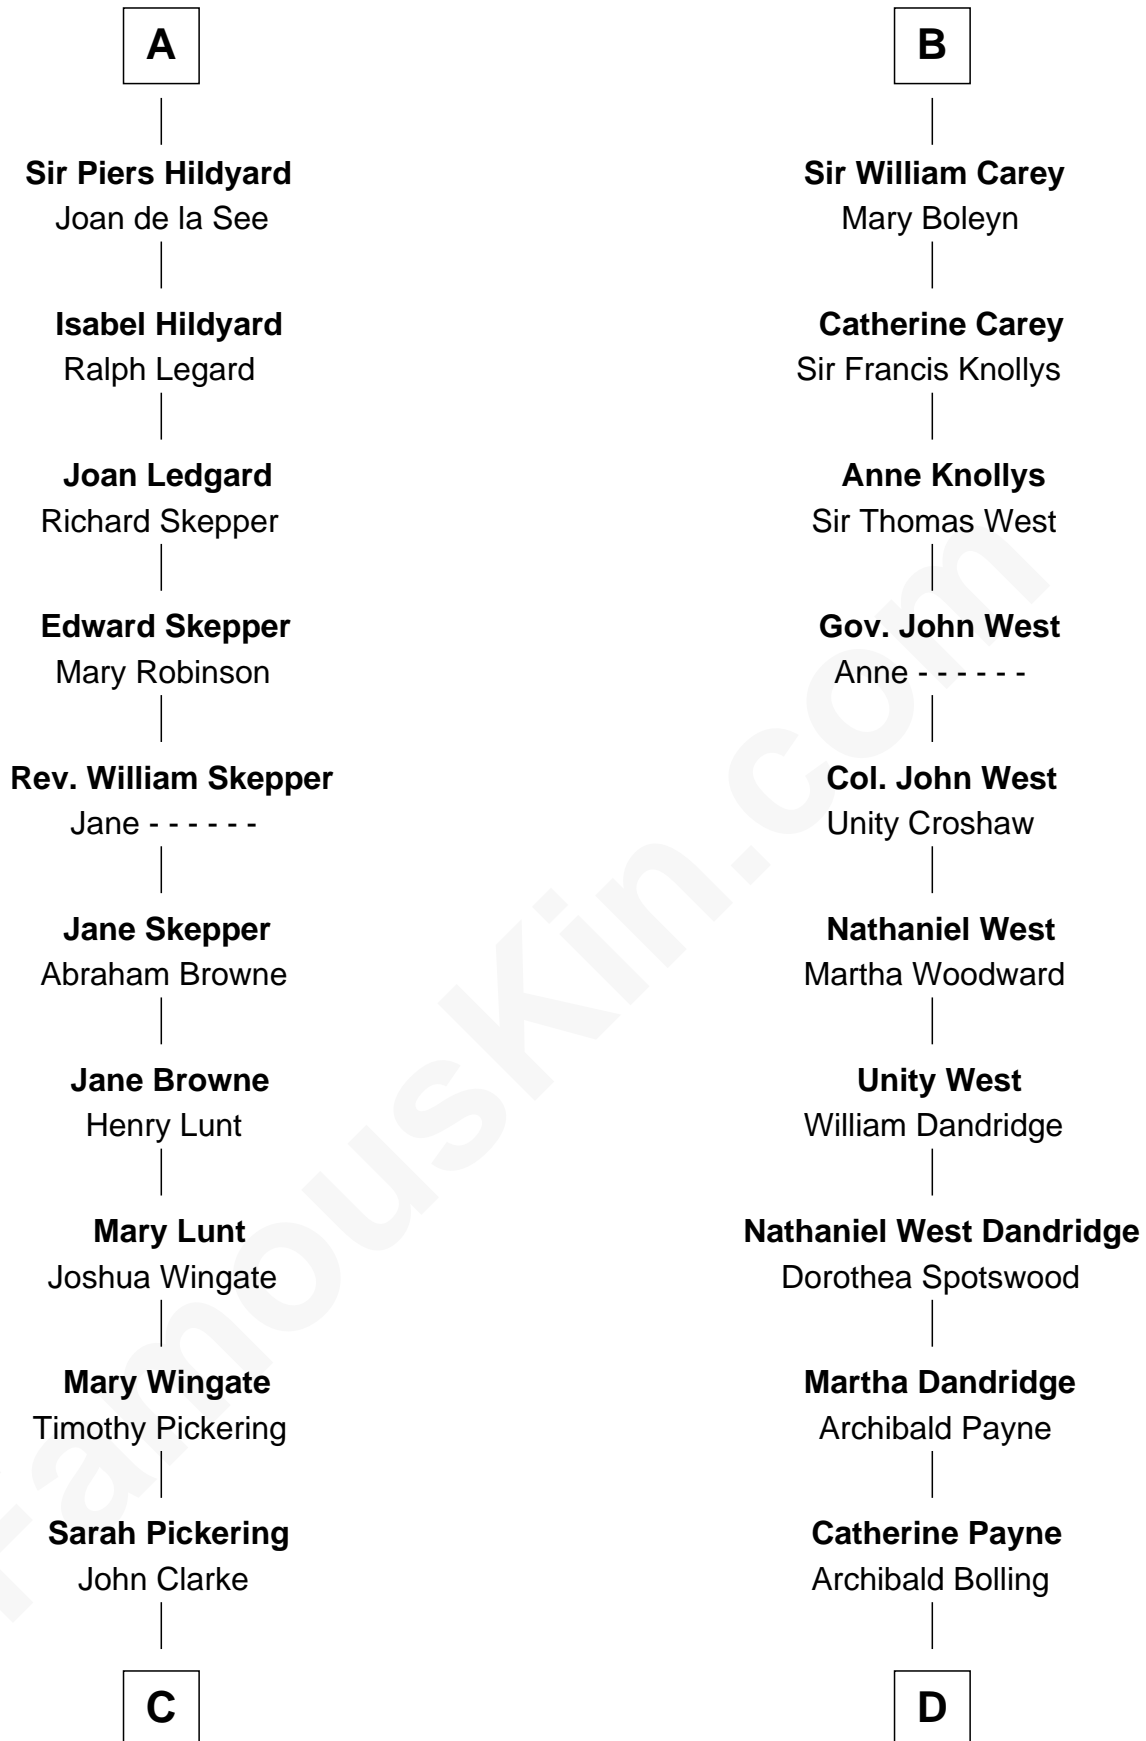

FamousKin.com

Relationship Chart of

Alice (Lee) Roosevelt

First Wife of President Theodore Roosevelt

19th cousin 2 times removed of

Edith (Bolling) Wilson

First Lady of President Woodrow Wilson

Sir Gilbert de Clare

Joan of Acre

C

Nancy Clarke
Francis Cabot

Mary Ann Cabot
Nathaniel Cabot Lee

John Clarke Lee
Harriet Paine Rose

George Cabot Lee
Caroline Watts Haskell

Alice (Lee) Roosevelt
Wife of President Theodore Roosevelt