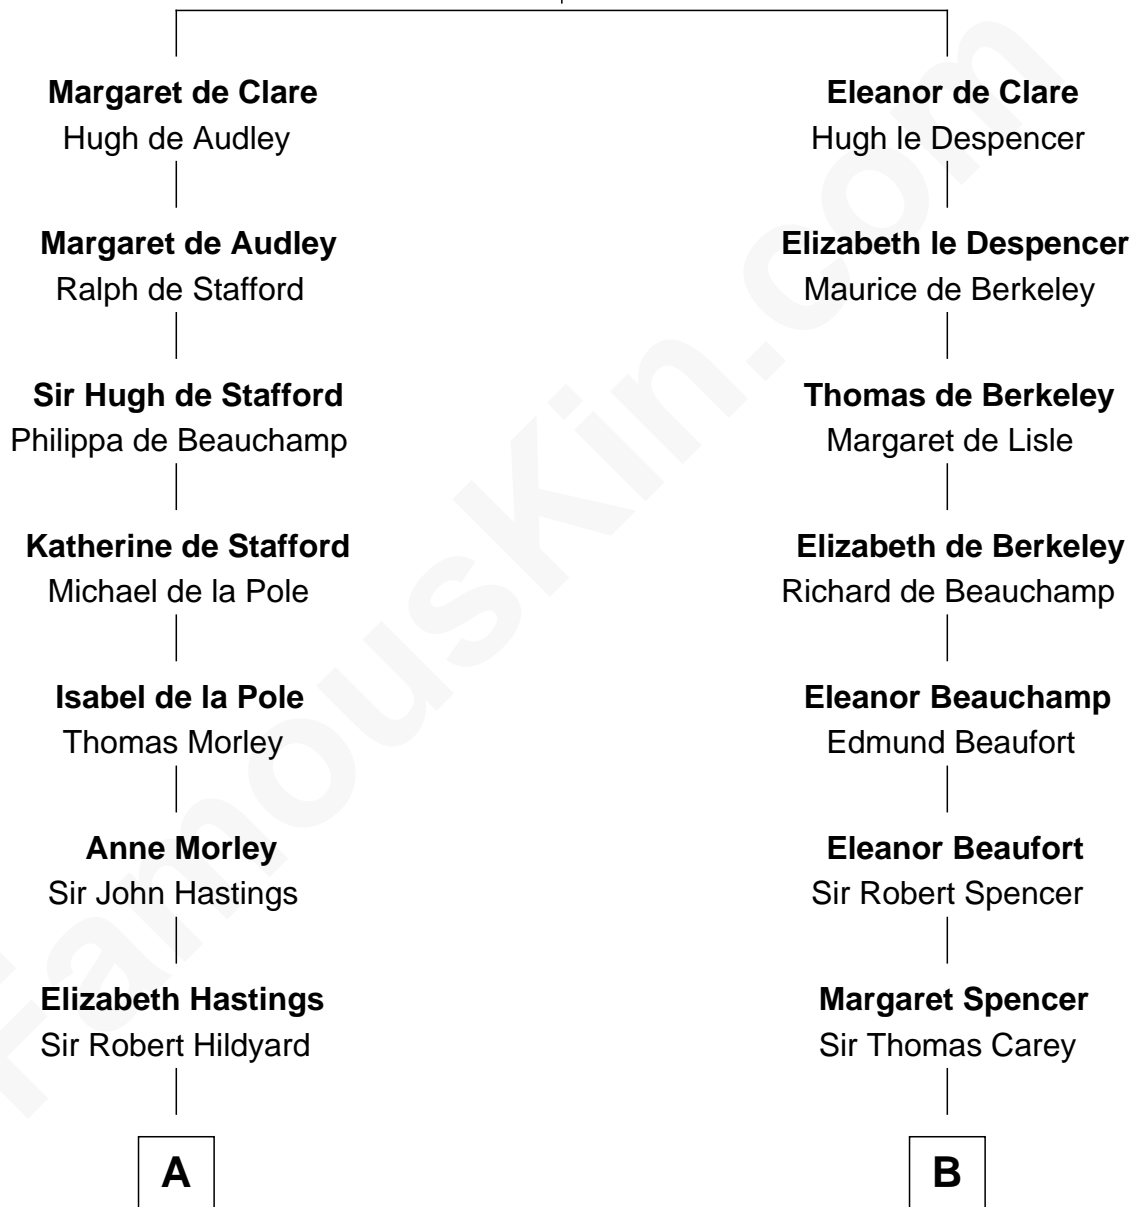

FamousKin.com

Relationship Chart of

Alice (Lee) Roosevelt

First Wife of President Theodore Roosevelt

19th cousin 2 times removed of

Edith (Bolling) Wilson

First Lady of President Woodrow Wilson

Sir Gilbert de Clare

Joan of Acre

C

Nancy Clarke
Francis Cabot

Mary Ann Cabot
Nathaniel Cabot Lee

John Clarke Lee
Harriet Paine Rose

George Cabot Lee
Caroline Watts Haskell

Alice (Lee) Roosevelt
Wife of President Theodore Roosevelt