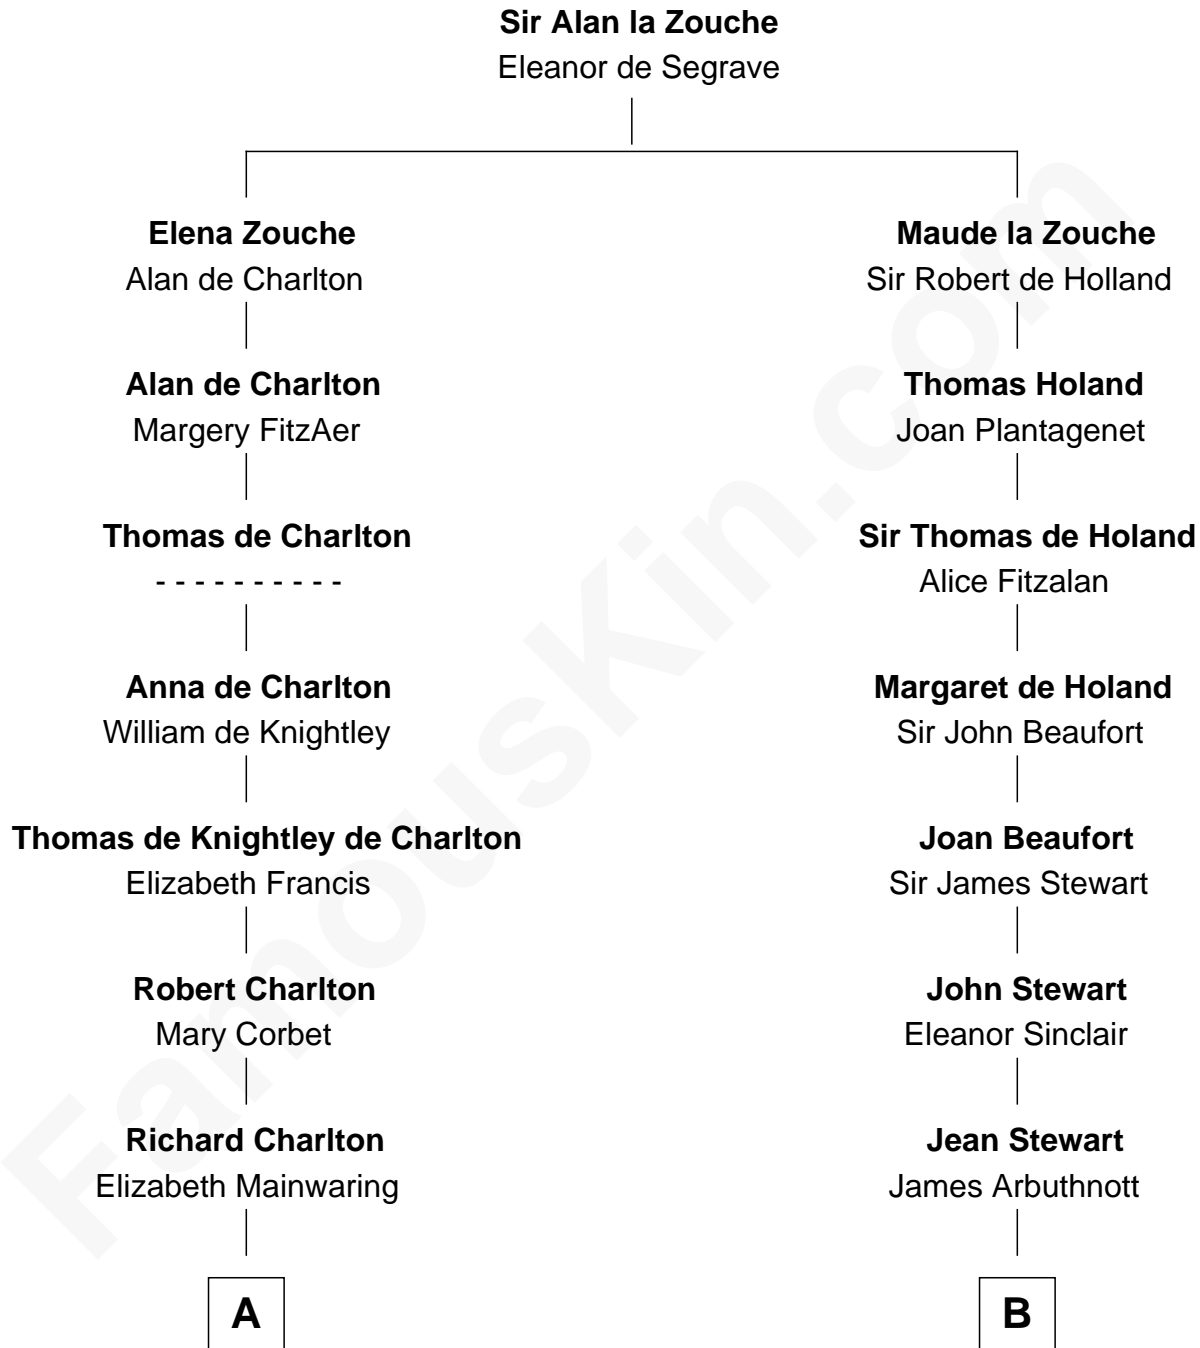

Edith (Bolling) Wilson

First Lady of President Woodrow Wilson