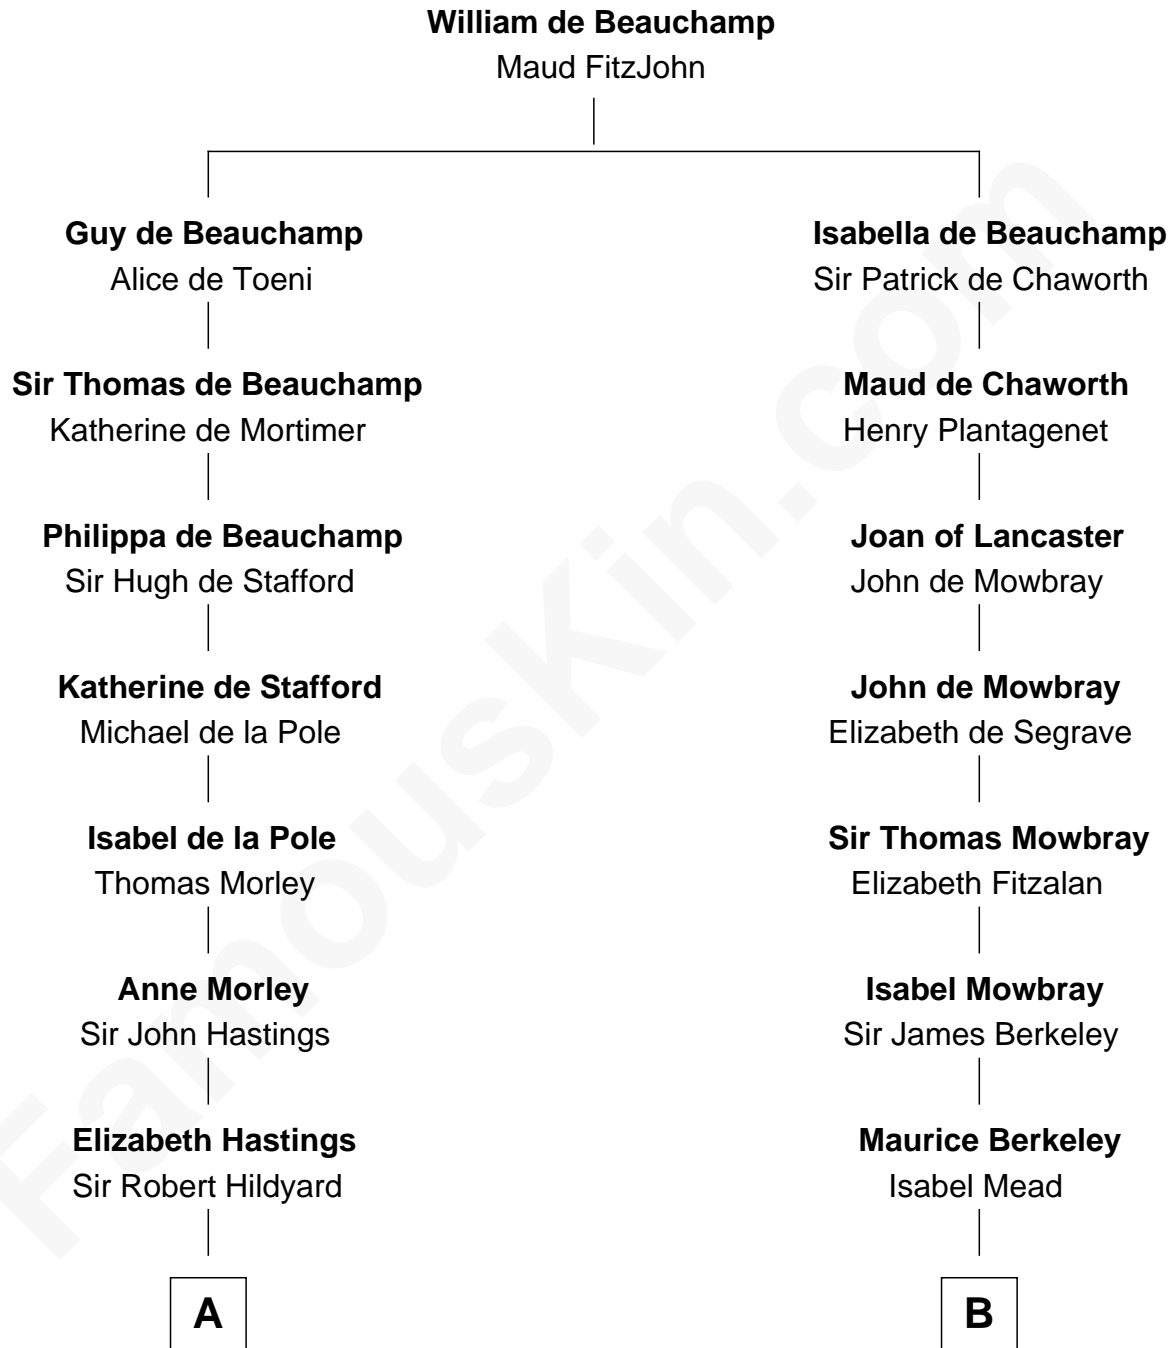

FamousKin.com

Relationship Chart of

Alice (Lee) Roosevelt

First Wife of President Theodore Roosevelt

17th cousin 4 times removed of

Samuel Prescott

Completed Paul Revere's Midnight Ride