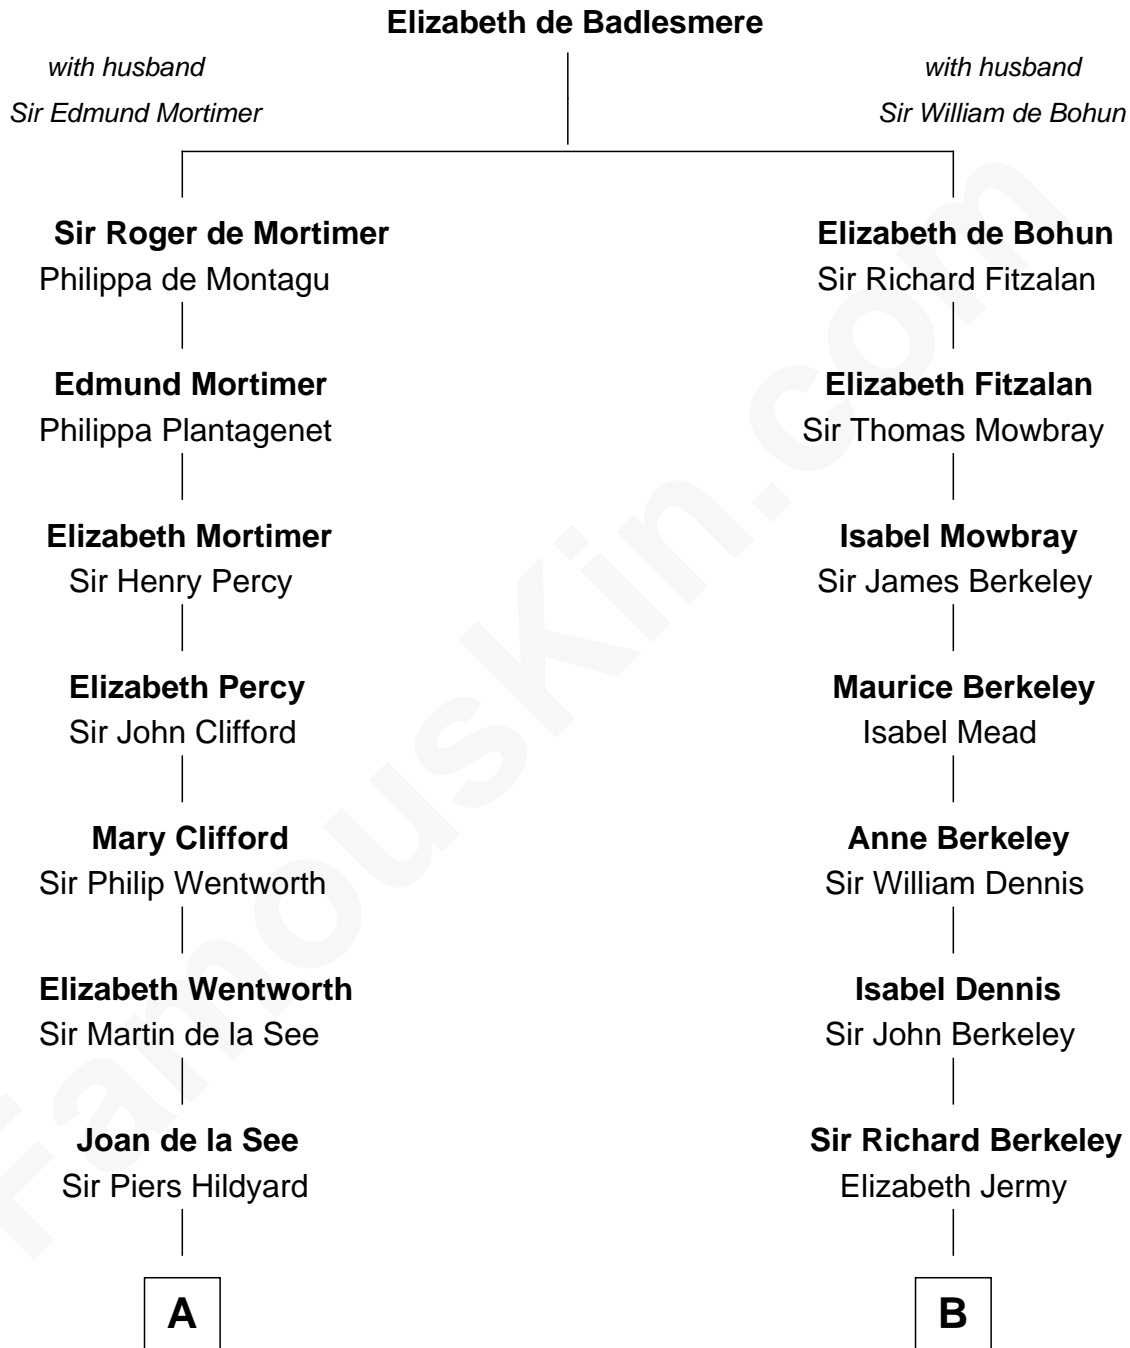

FamousKin.com

Relationship Chart of

Alice (Lee) Roosevelt

First Wife of President Theodore Roosevelt

14th cousin 6 times removed of

Samuel Prescott

Completed Paul Revere's Midnight Ride

C

—
Mary Ann Cabot
Nathaniel Cabot Lee

—
John Clarke Lee
Harriet Paine Rose

—
George Cabot Lee
Caroline Watts Haskell

—
Alice (Lee) Roosevelt
Wife of President Theodore Roosevelt

FamousKin.com