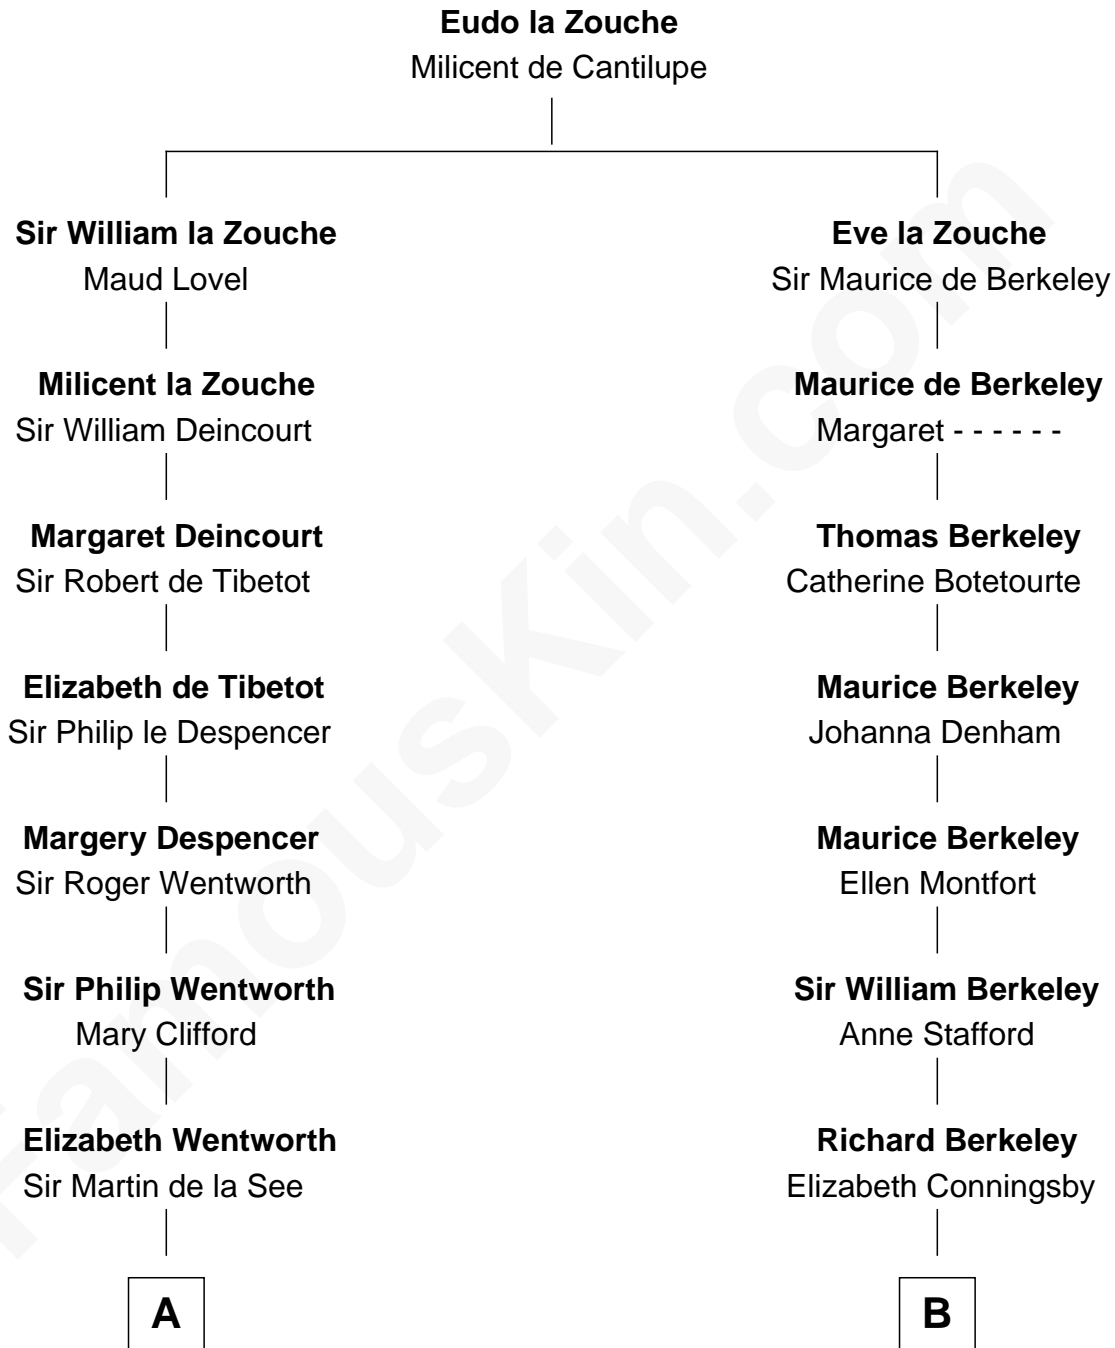

FamousKin.com

Relationship Chart of

Alice (Lee) Roosevelt

First Wife of President Theodore Roosevelt

16th cousin 5 times removed of

Samuel Prescott

Completed Paul Revere's Midnight Ride