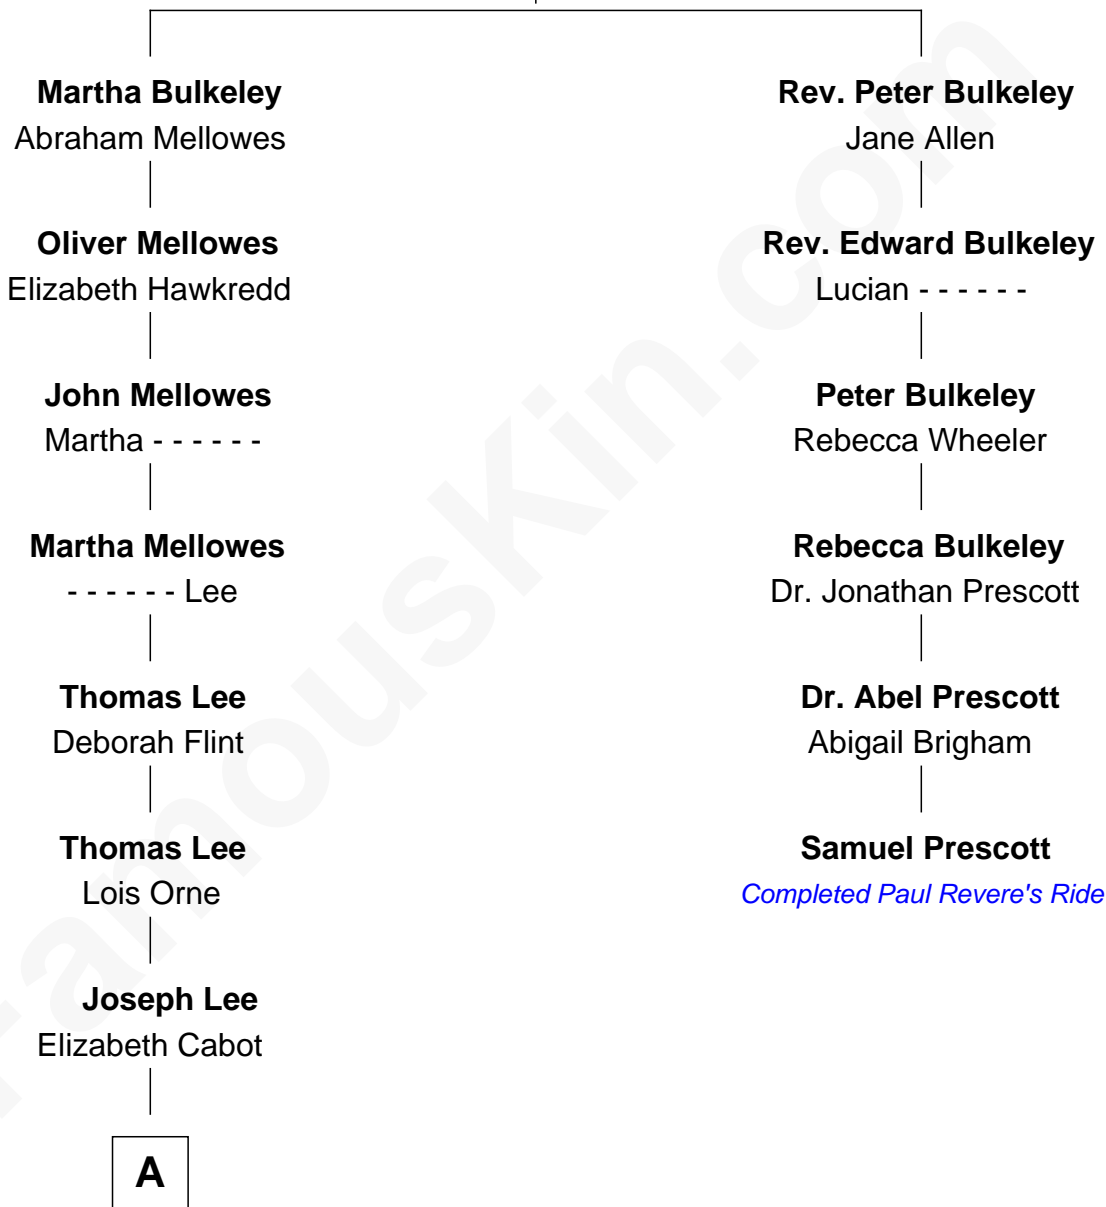

## Relationship Chart of

### Alice (Lee) Roosevelt

First Wife of President Theodore Roosevelt

5th cousin 5 times removed of

**Samuel Prescott**

Completed Paul Revere's Midnight Ride

**Rev. Edward Bulkeley**

Olive Irby

**A**

—  
**Nathaniel Cabot Lee**

Mary Ann Cabot

—  
**John Clarke Lee**

Harriet Paine Rose

—  
**George Cabot Lee**

Caroline Watts Haskell

—  
**Alice (Lee) Roosevelt**

*Wife of President Theodore Roosevelt*