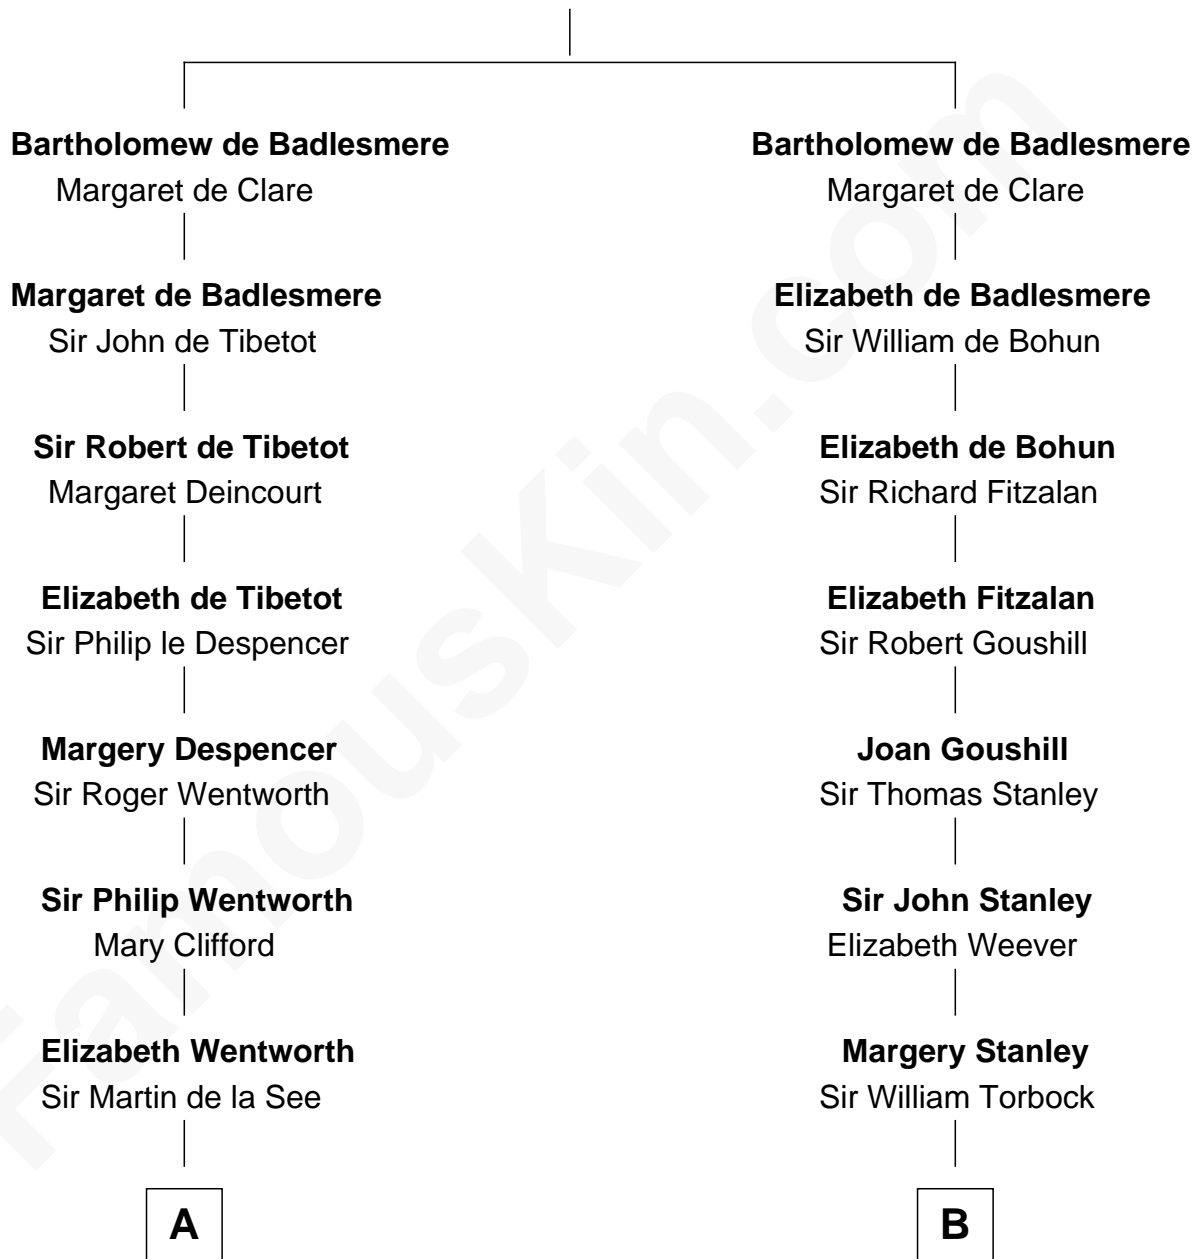

FamousKin.com

Relationship Chart of

Alice (Lee) Roosevelt

First Wife of President Theodore Roosevelt

19th cousin 2 times removed of

Juliette Gordon Low
Founder of the Girl Scouts

Gunselm de Badlesmere

C

Nancy Clarke
Francis Cabot

Mary Ann Cabot
Nathaniel Cabot Lee

John Clarke Lee
Harriet Paine Rose

George Cabot Lee
Caroline Watts Haskell

Alice (Lee) Roosevelt
Wife of President Theodore Roosevelt

D

Juliette Augusta Magill
John Harris Kinzie

Eleanor Lytle Kinzie
William Washington Gordon

Juliette Gordon Low
Founder of the Girl Scouts