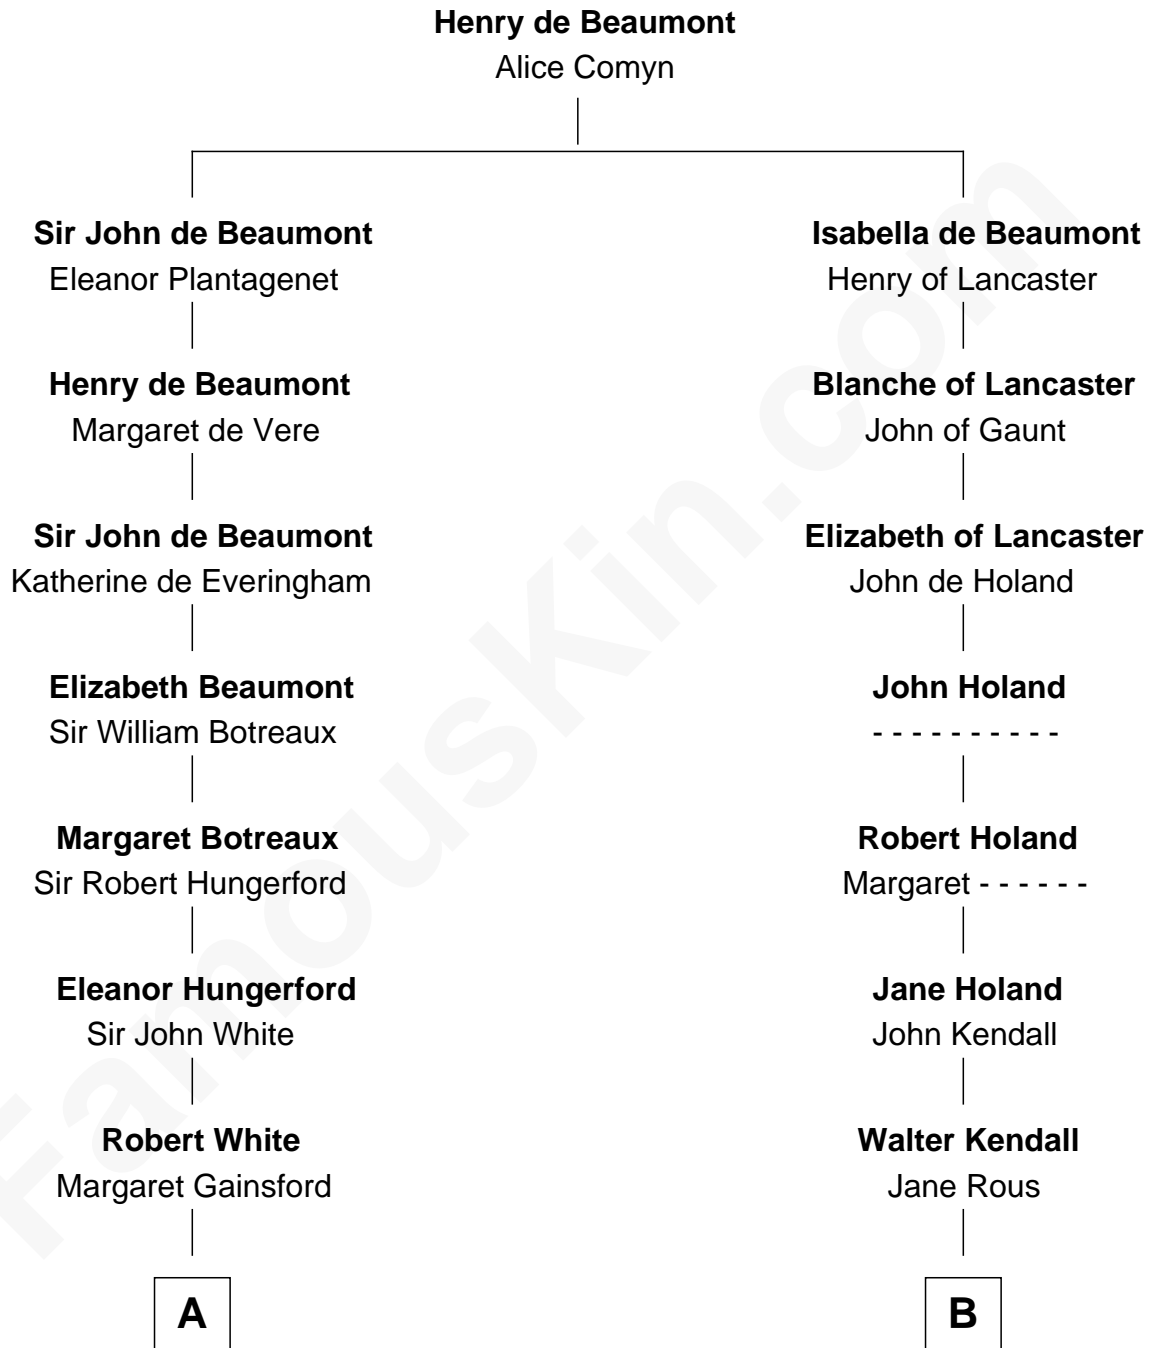

FamousKin.com

Relationship Chart of

Alice (Lee) Roosevelt

First Wife of President Theodore Roosevelt

19th cousin 1 time removed of

Juliette Gordon Low

Founder of the Girl Scouts

C

Harriet Paine
Joseph Warner Rose

Harriet Paine Rose
John Clarke Lee

George Cabot Lee
Caroline Watts Haskell

Alice (Lee) Roosevelt
Wife of President Theodore Roosevelt

D

Juliette Augusta Magill
John Harris Kinzie