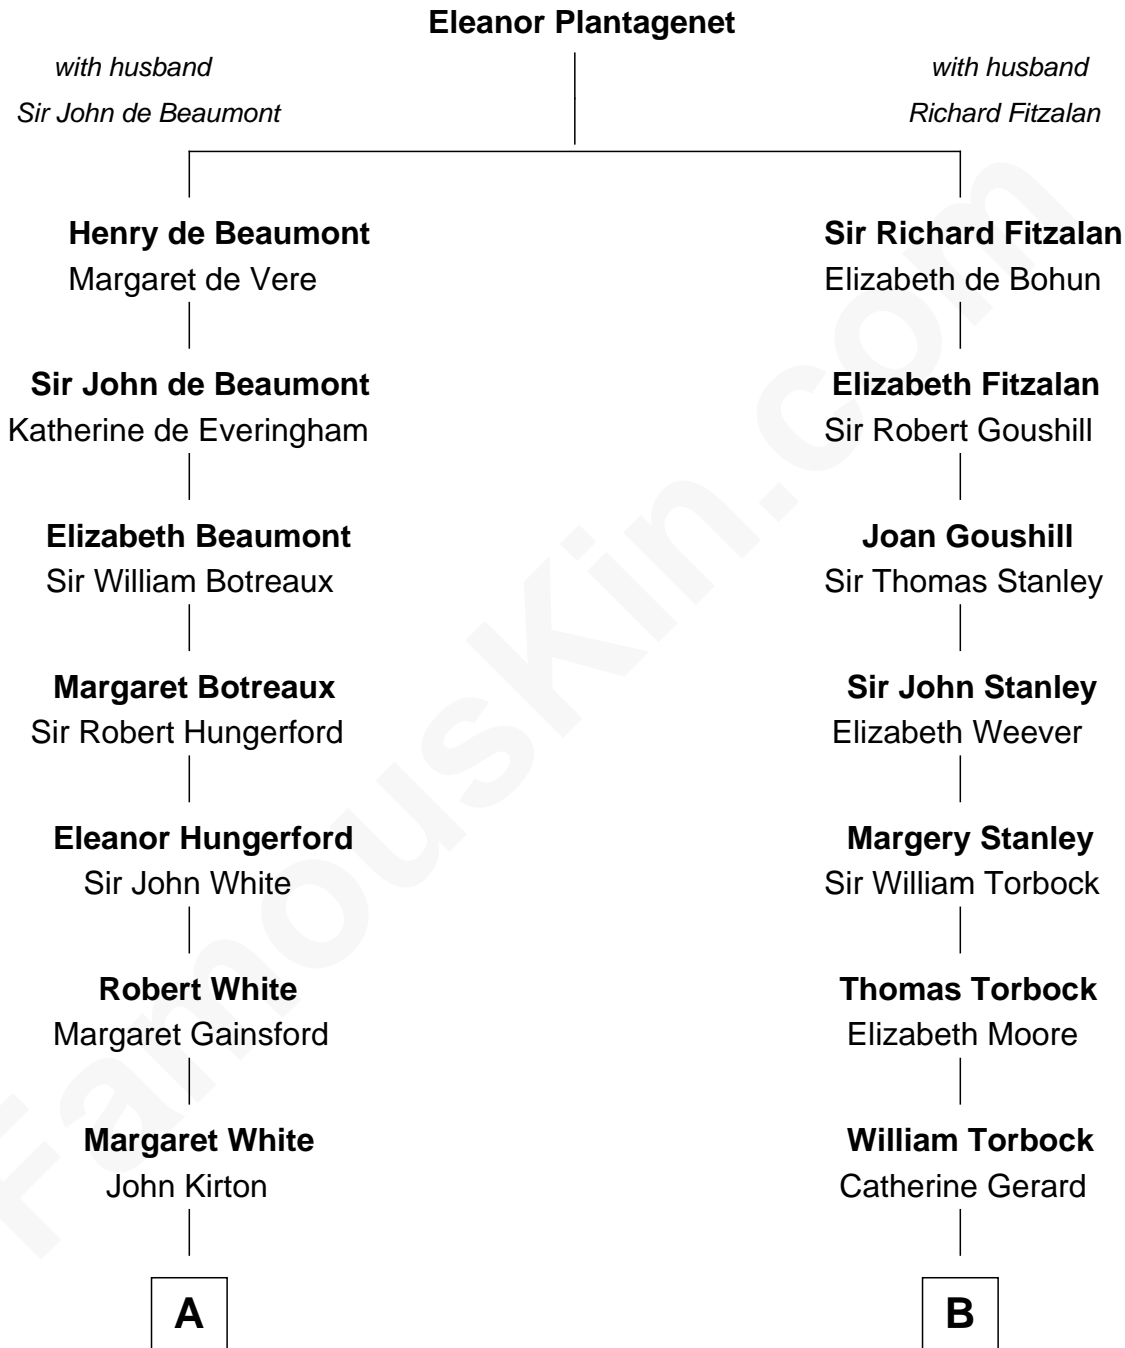

FamousKin.com

Relationship Chart of

Alice (Lee) Roosevelt

First Wife of President Theodore Roosevelt

17th cousin 2 times removed of

Juliette Gordon Low
Founder of the Girl Scouts

C

—
Harriet Paine Rose

John Clarke Lee

—
George Cabot Lee
Caroline Watts Haskell

—
Alice (Lee) Roosevelt
Wife of President Theodore Roosevelt

FamousKin.com