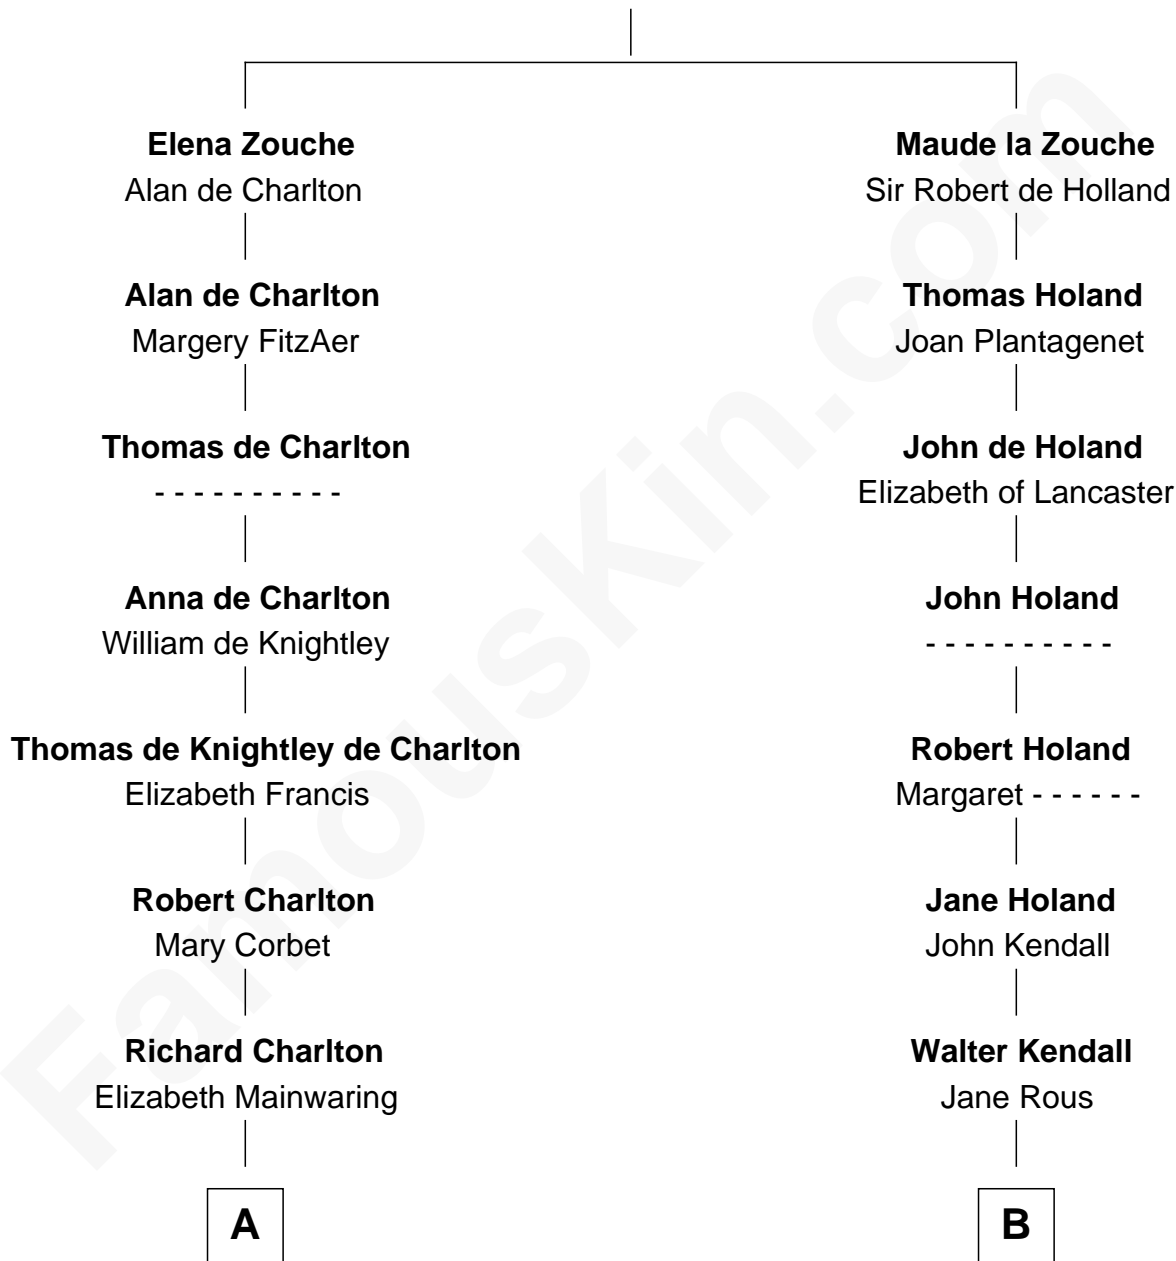

## Relationship Chart of

### Alice (Lee) Roosevelt

*First Wife of President Theodore Roosevelt*

19th cousin 1 time removed of

### Juliette Gordon Low

*Founder of the Girl Scouts*

**Sir Alan la Zouche**  
Eleanor de Segrave

**C**

**Nathaniel Cabot Lee**

Mary Ann Cabot

**John Clarke Lee**

Harriet Paine Rose