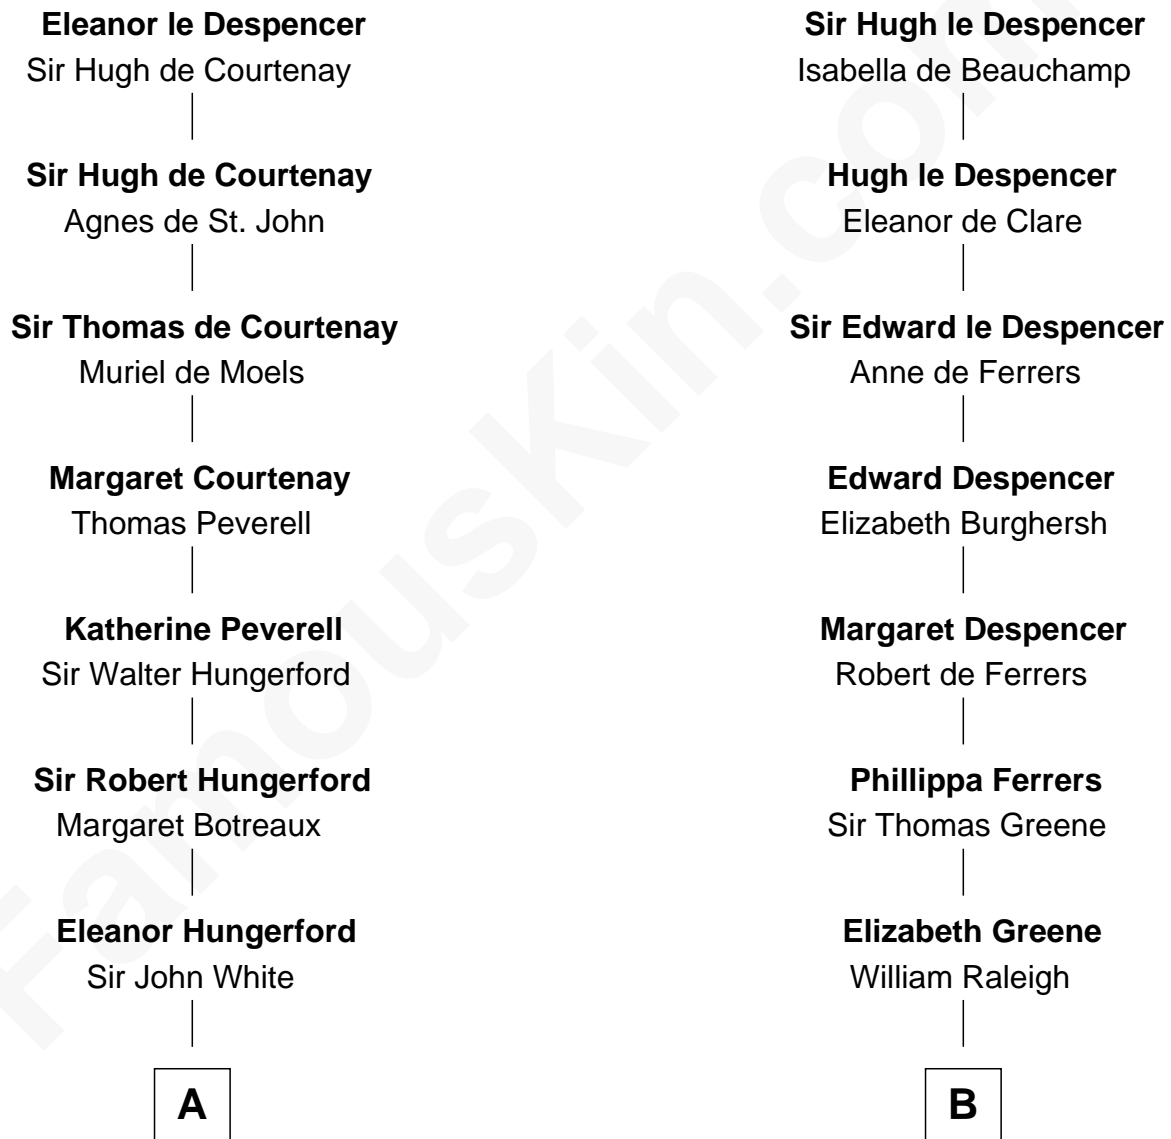

FamousKin.com

Relationship Chart of

Alice (Lee) Roosevelt

First Wife of President Theodore Roosevelt

20th cousin 1 time removed of

Stephen A. Douglas

Participated in Lincoln-Douglas Debates

Sir Hugh le Despencer

Aveline Basset

C

Dr. William Paine

Lois Orne

Harriet Paine

Joseph Warner Rose

Harriet Paine Rose

John Clarke Lee